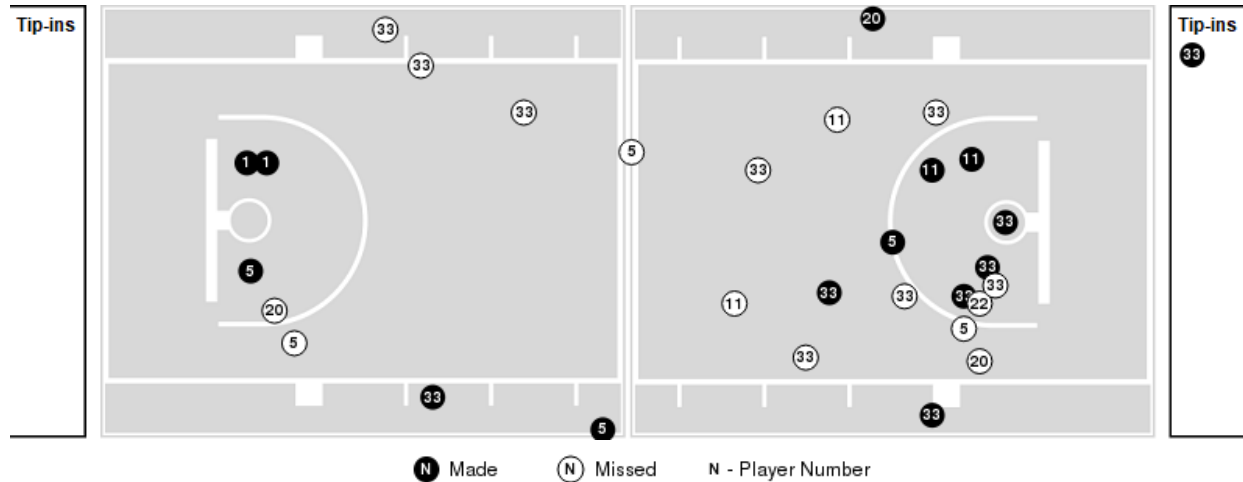

Blow Up Chart

● Made ○ Missed N - Player Number

Virginia Tech	M/A	%
Field Goals	28/72	39
2 Points	15/38	39
3 Points	13/34	38
Free Throws	7/8	88

Virginia Tech	M/A	%
Points in the Paint	20 (10 / 24)	42
Fast Break Points	0 (0/0)	0
Second Chance Points	13 (6/12)	50
Effective FG%	48