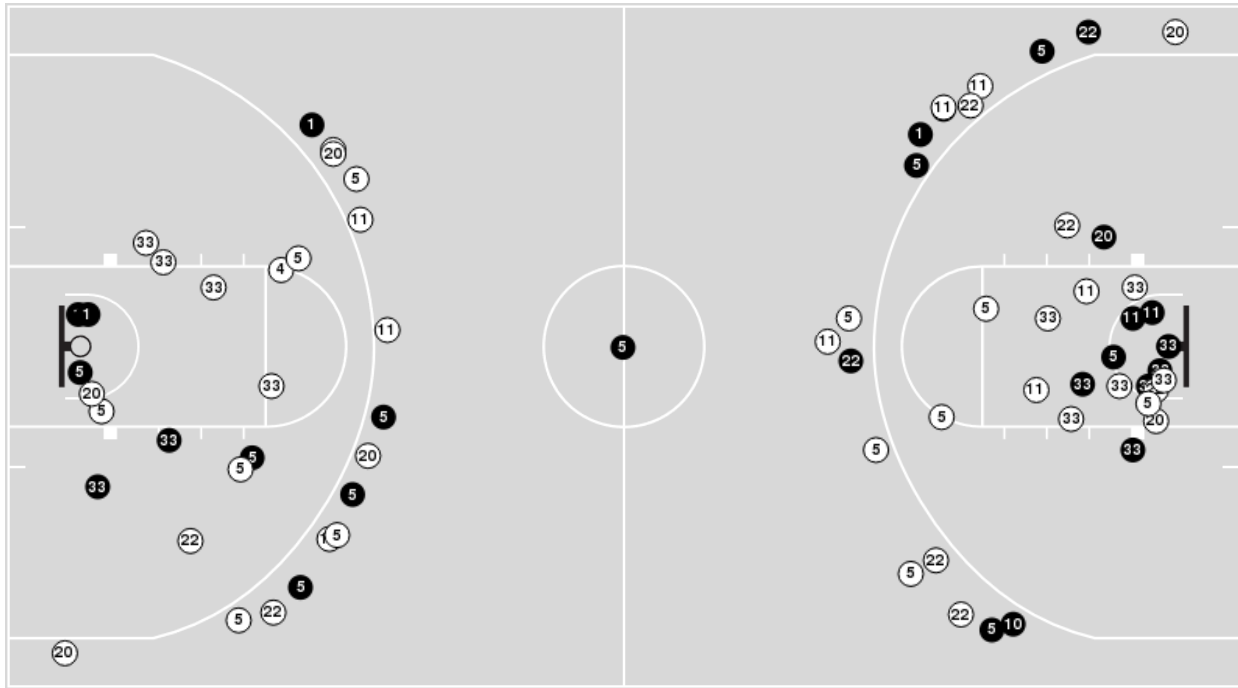

Players => 1, 2, 3, 4, 5, 10, 11, 12, 13, 20, 22, 33FG Types=>AllResults=>All

Virginia Tech

All Field Goals