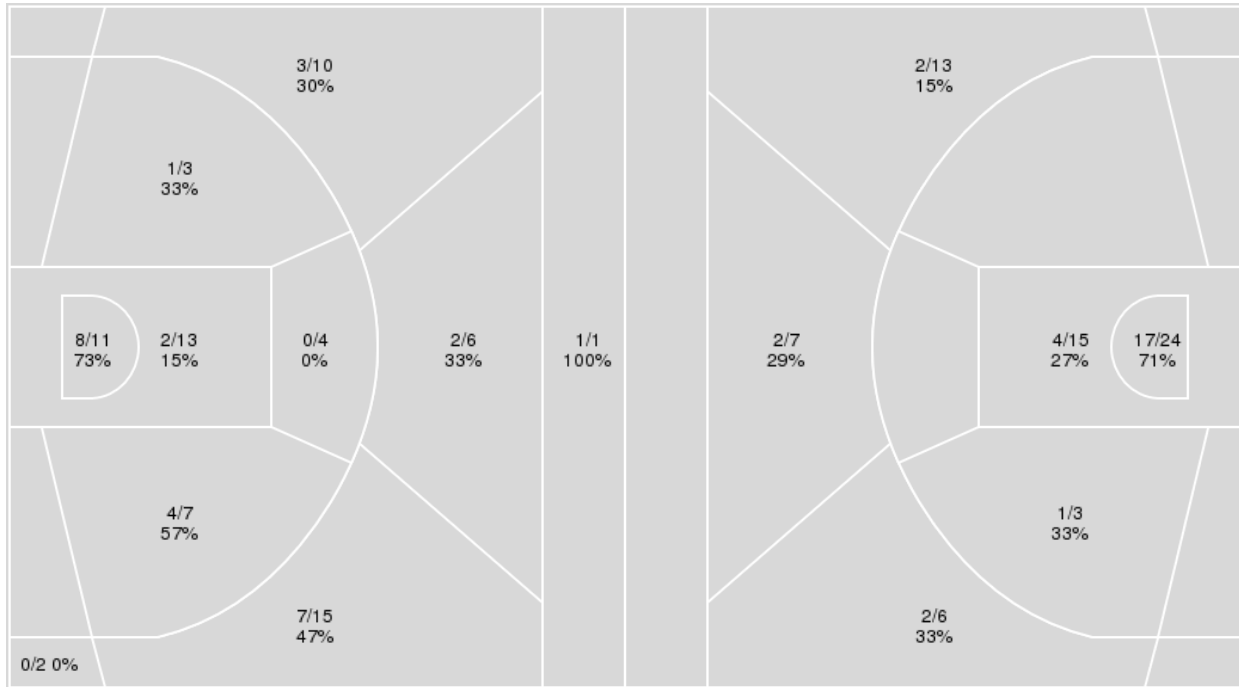

Officials: Joe Vaszily, Tiara Cruse, Brian Hall

{ Players => 1, 2, 3, 4, 5, 10, 11, 12, 13, 20, 22, 33; } FG Types => All;
Results => All;

{ Players => 1, 2, 3, 4, 13, 20, 22, 23, 24, 34, 35, 40, 44, 45; } FG
Types => All; Results => All;

Virginia Tech

Iowa

Virginia Tech	M/A	%
Field Goals	28/72	39
2 Points	15/38	39
3 Points	13/34	38
Free Throws	7/8	88

Iowa	M/A	%
Field Goals	28/68	41
2 Points	22/42	52
3 Points	6/26	23
Free Throws	18/22	82