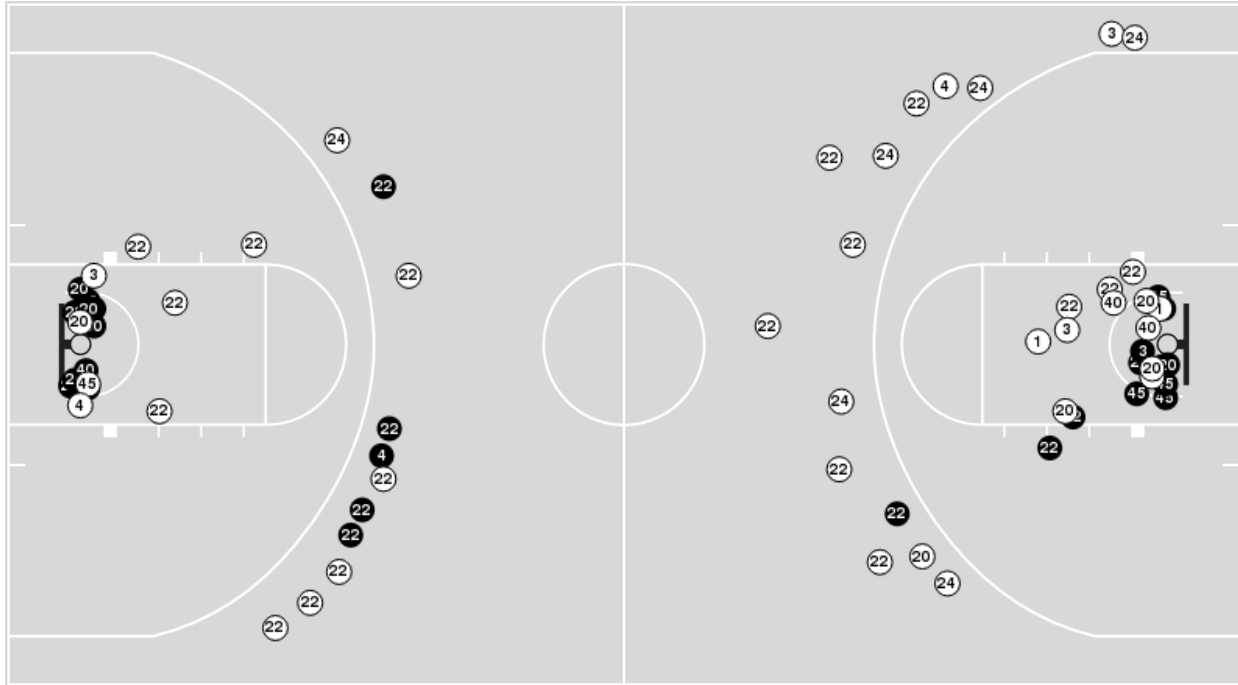

Players => 1, 2, 3, 4, 13, 20, 22, 23, 24, 34, 35, 40, 44, 45FG Types=>AllResults=>All

Iowa

All Field Goals