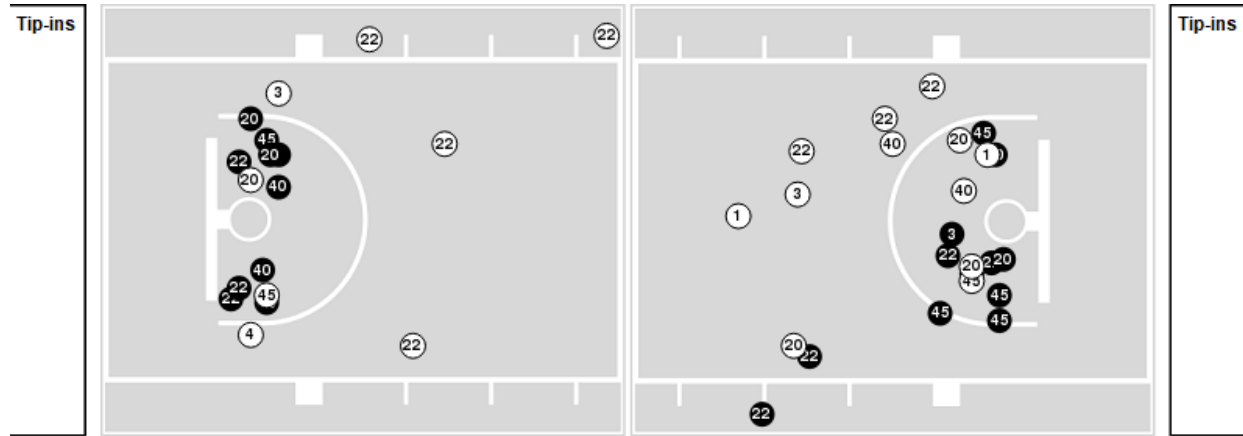

Blow Up Chart

● Made ○ Missed N - Player Number

Iowa	M/A	%
Field Goals	28/68	41
2 Points	22/42	52
3 Points	6/26	23
Free Throws	18/22	82

Iowa	M/A	%
Points in the Paint	42 (21 / 39)	54
Fast Break Points	21 (15/17)	88
Second Chance Points	10 (5/12)	42
Effective FG%	46