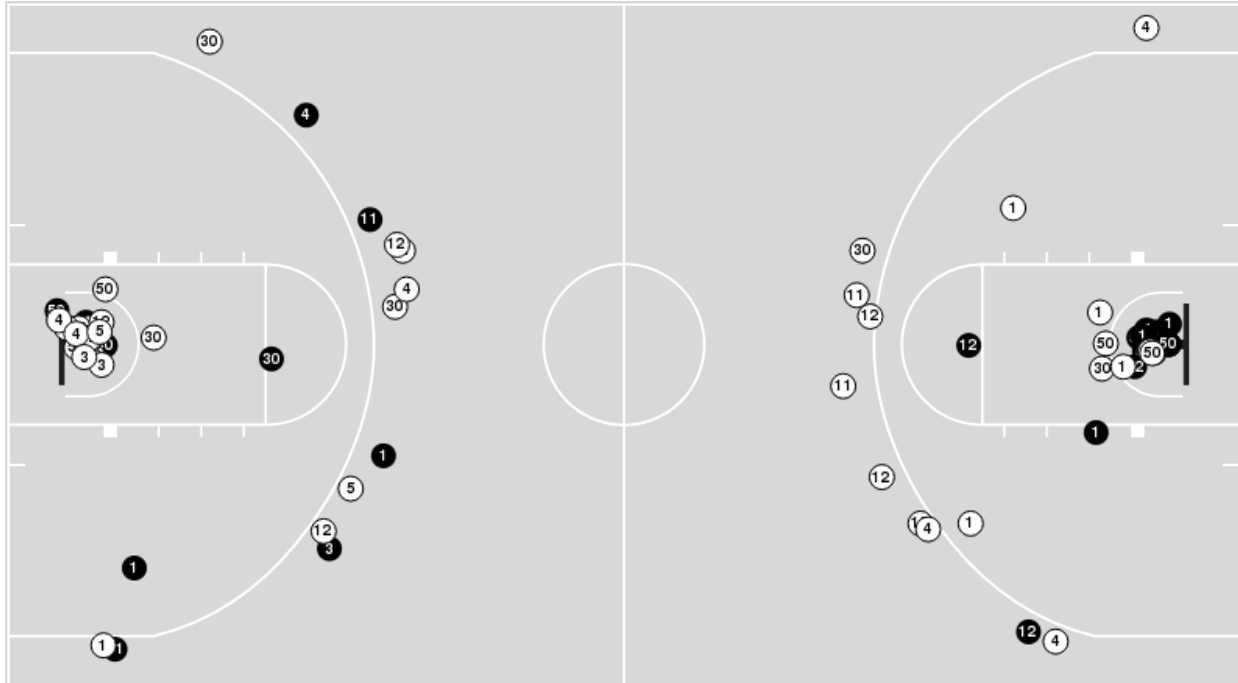

Players => AllFG Types=>AllResults=>All
Kansas St.

All Field Goals