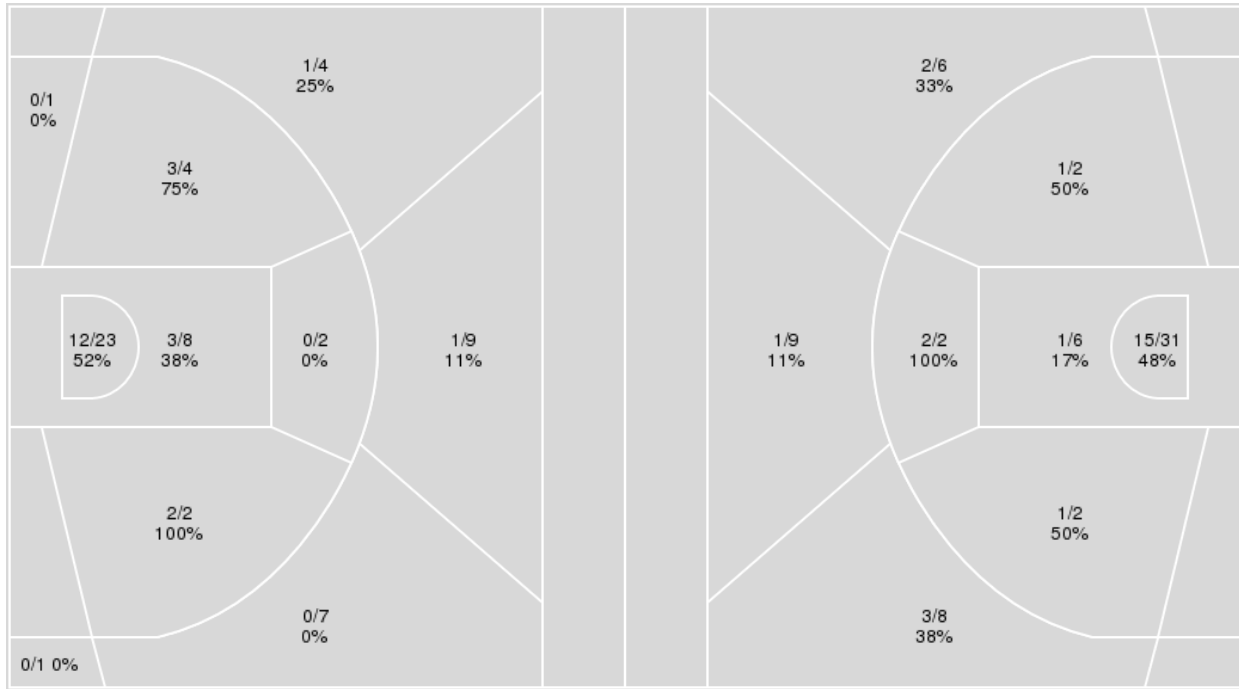

Officials: Felicia Grinter, Jesse Dickerson, Tim Daley

{ Players => 1, 2, 3, 4, 13, 20, 22, 23, 24, 34, 35, 40, 44, 45; } FG
Types => All; Results => All;

{ Players => All; } FG Types => All; Results => All;

Iowa

Kansas St.

Iowa	M/A	%
Field Goals	22/61	36
2 Points	20/40	50
3 Points	2/21	10
Free Throws	12/18	67

Kansas St.	M/A	%
Field Goals	26/66	39
2 Points	20/43	47
3 Points	6/23	26
Free Throws	7/12	58