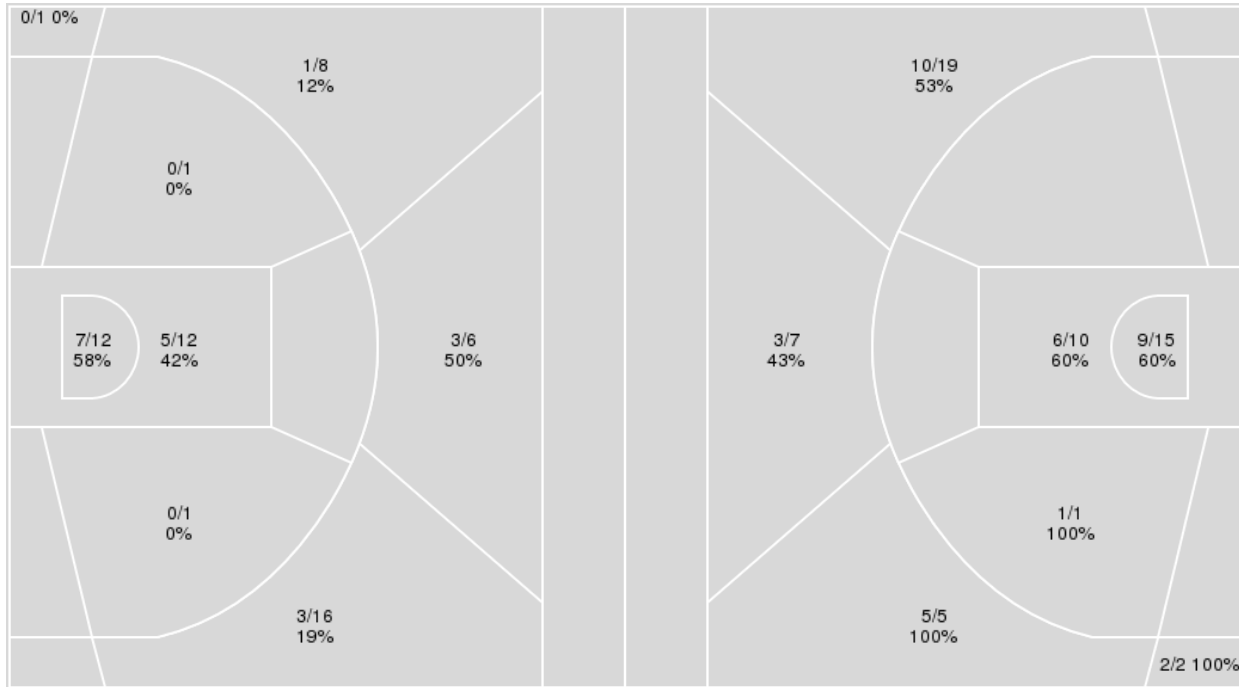

Iowa at FGCU

11/25/23 Hertz Arena, Estero
2023-24 Women's Basketball

Game Time: 7:30 PM
Game Duration: 1:43
Attendance: 4,257

Officials: Maggie Tieman, Kristen Bell, Trey Miles

{ Players => 0, 1, 2, 3, 4, 5, 10, 11, 12, 14, 20, 21, 22, 23, 24, 32; } FG { Players => All; } FG Types => All; Results => All;
Types => All; Results => All;

FGCU

Iowa

FGCU	M/A	%
Field Goals	19/57	33
2 Points	12/26	46
3 Points	7/31	23
Free Throws	17/20	85

Iowa	M/A	%
Field Goals	36/59	61
2 Points	16/26	62
3 Points	20/33	61
Free Throws	8/10	80