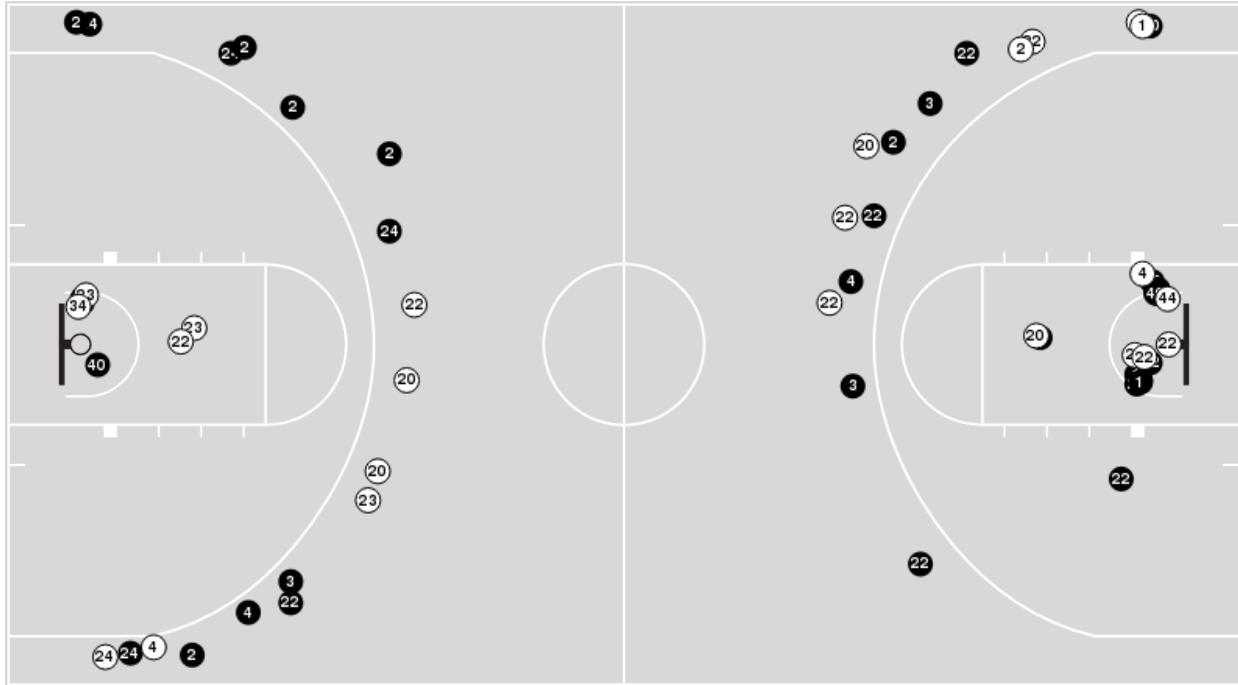

Iowa at FGCU

11/25/23 Hertz Arena, Estero
2023-24 Women's Basketball

Officials: Maggie Tieman, Kristen Bell, Trey Miles

Players => AllFG Types=>AllResults=>All

Iowa

All Field Goals

Blow Up Chart

● Made ○ Missed N - Player Number