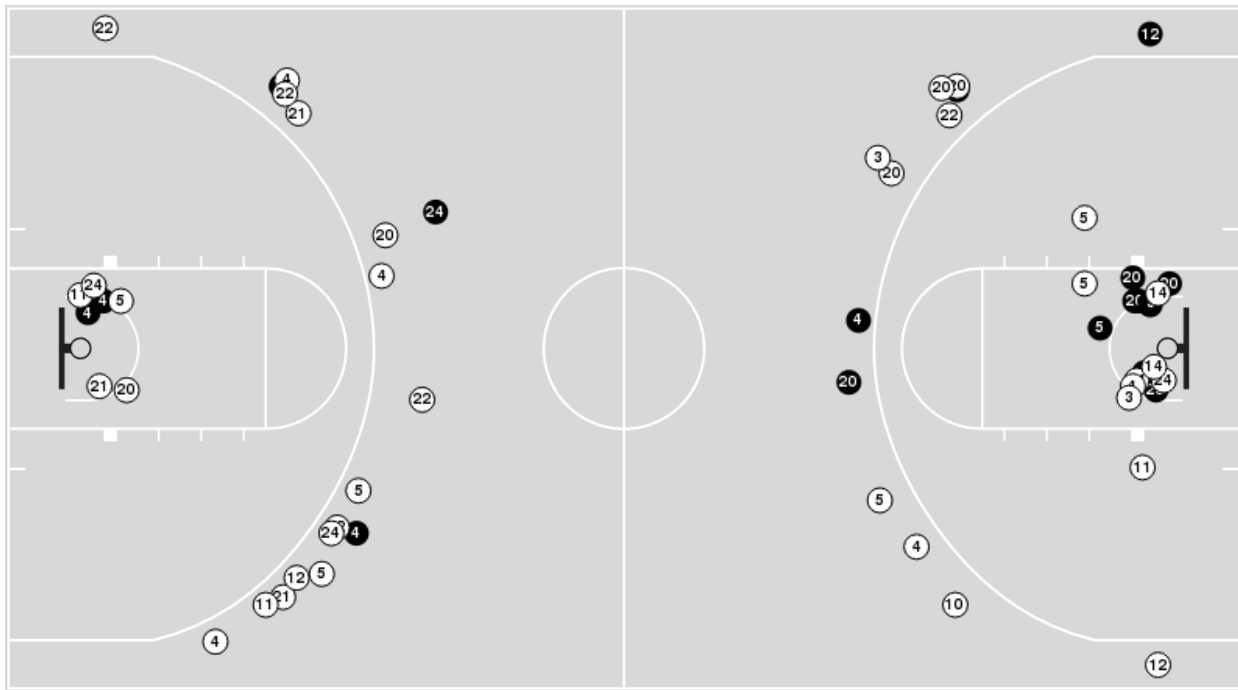

Iowa at FGCU

11/25/23 Hertz Arena, Estero
2023-24 Women's Basketball

Officials: Maggie Tieman, Kristen Bell, Trey Miles

Players => 0, 1, 2, 3, 4, 5, 10, 11, 12, 14, 20, 21, 22, 23, 24, 32FG Types=>AllResults=>All

FGCU

All Field Goals