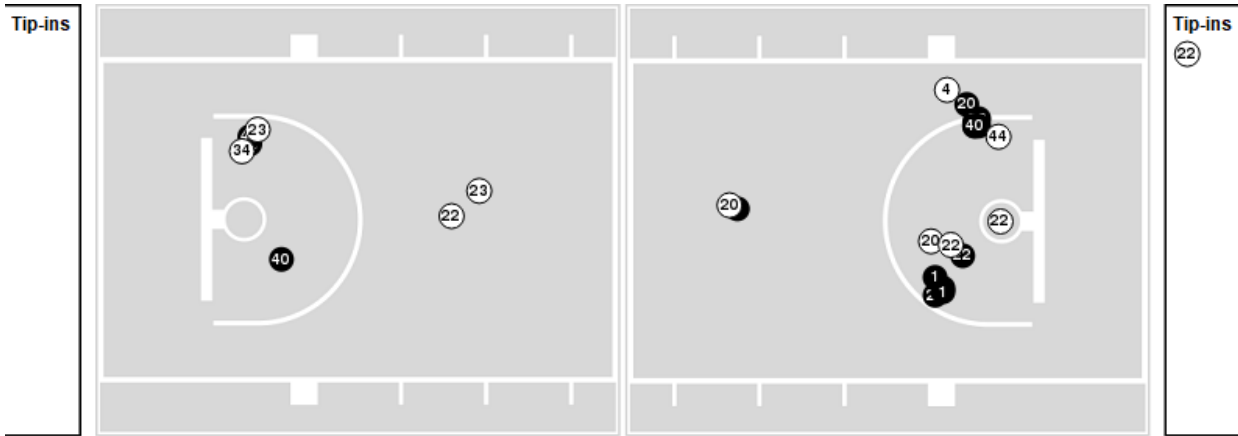

Iowa at FGCU

11/25/23 Hertz Arena, Estero
2023-24 Women's Basketball

Officials: Maggie Tieman, Kristen Bell, Trey Miles

Players => AllFG Types=>AllResults=>All

Iowa

All Field Goals

Blow Up Chart

● Made ○ Missed N - Player Number