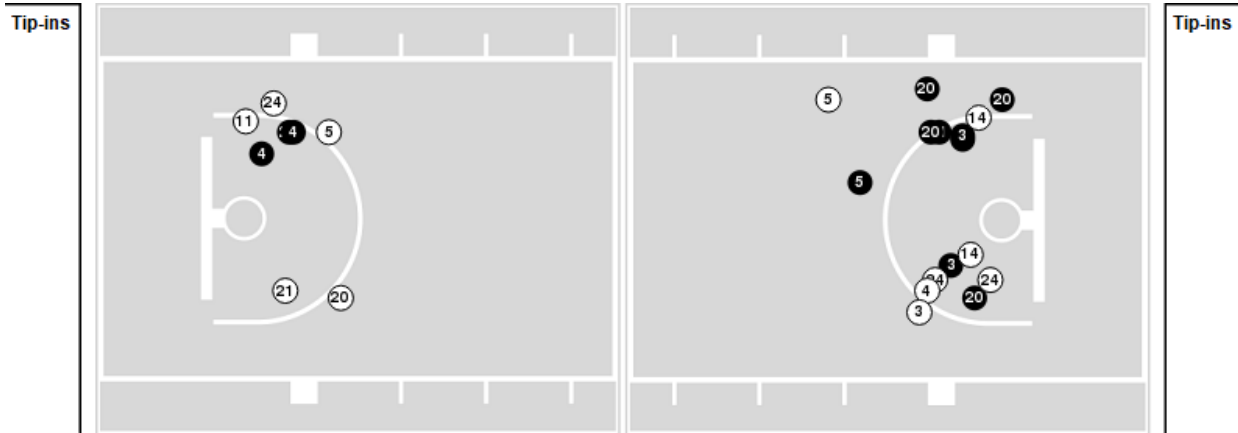

Blow Up Chart

● Made ○ Missed N - Player Number

FGCU	M/A	%
Field Goals	19/57	33
2 Points	12/26	46
3 Points	7/31	23
Free Throws	17/20	85

FGCU	M/A	%
Points in the Paint	24 (12 / 24)	50
Fast Break Points	6 (3/3)	100
Second Chance Points	9 (7/9)	78
Effective FG%	39