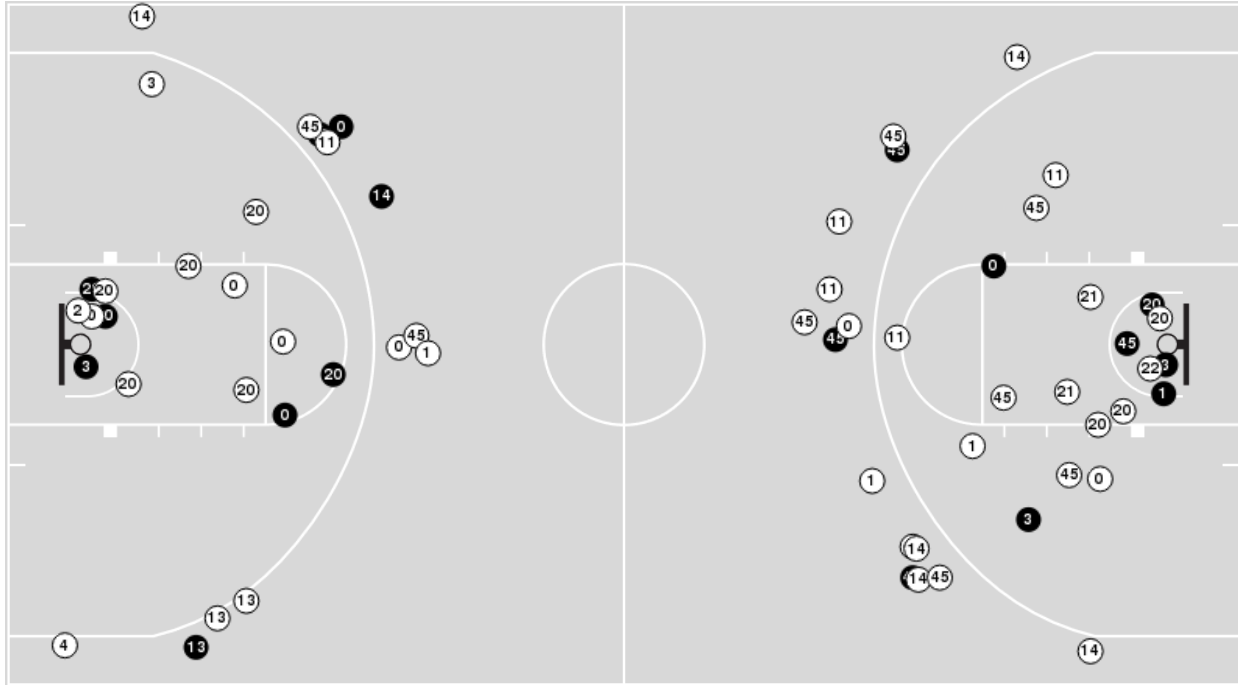

Officials: Kevin Pethel, Kelsey Reynolds, Kenya Kirkland

Players => AllFG Types=>AllResults=>All
FDU

All Field Goals