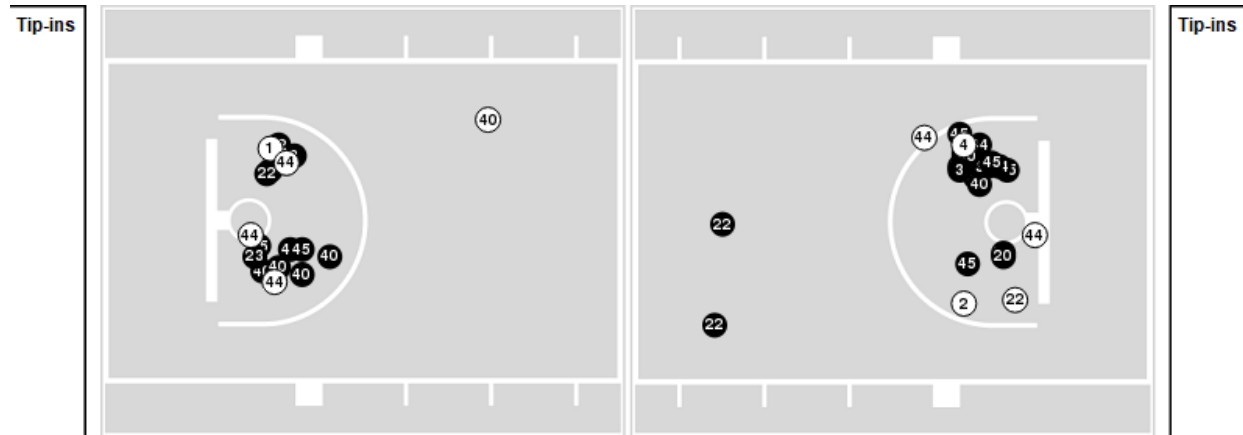

Iowa

All Field Goals

Blow Up Chart

● Made ○ Missed N - Player Number

Iowa	M/A	%
Field Goals	40/73	55
2 Points	34/45	76
3 Points	6/28	21
Free Throws	16/21	76

Iowa	M/A	%
Points in the Paint	66 (33 / 43)	77
Fast Break Points	20 (11/11)	100
Second Chance Points	13 (9/13)	69
Effective FG%	59	