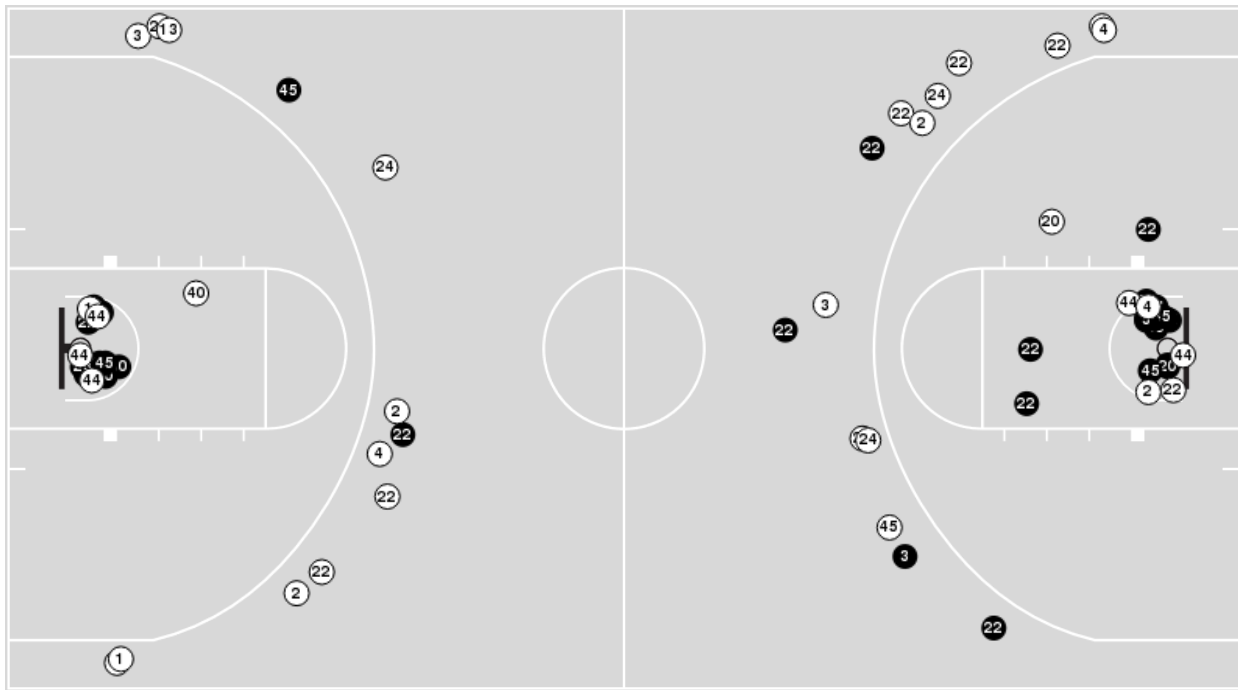

Officials: Kevin Pethel, Kelsey Reynolds, Kenya Kirkland

Players => 1, 2, 3, 4, 13, 20, 22, 23, 24, 34, 35, 40, 44, 45FG Types=>AllResults=>All

Iowa

All Field Goals