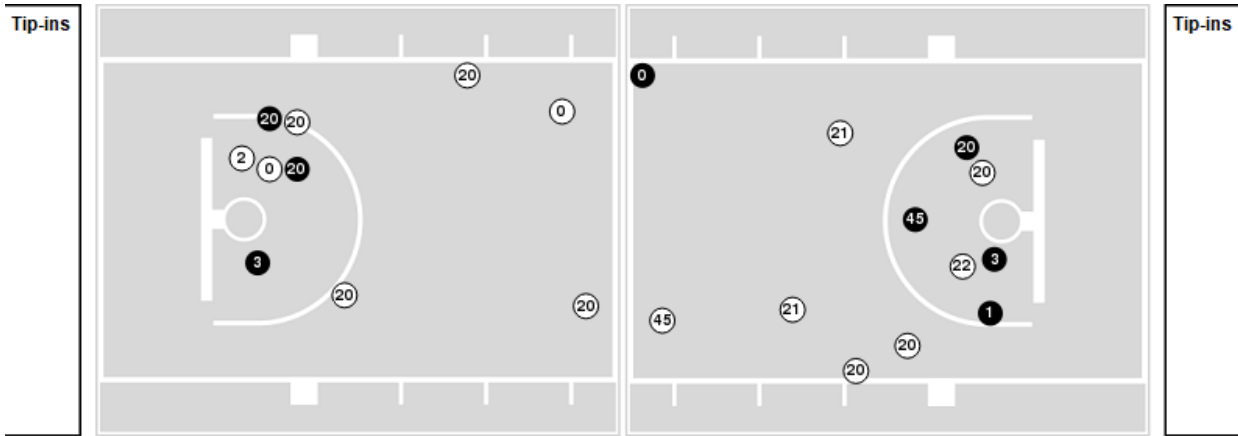

Blow Up Chart

● Made ○ Missed N - Player Number

FDU	M/A	%
Field Goals	18/62	29
2 Points	11/34	32
3 Points	7/28	25
Free Throws	3/6	50

FDU	M/A	%
Points in the Paint	16 (8 / 22)	36
Fast Break Points	1 (1/2)	50
Second Chance Points	4 (2/5)	40
Effective FG%	35