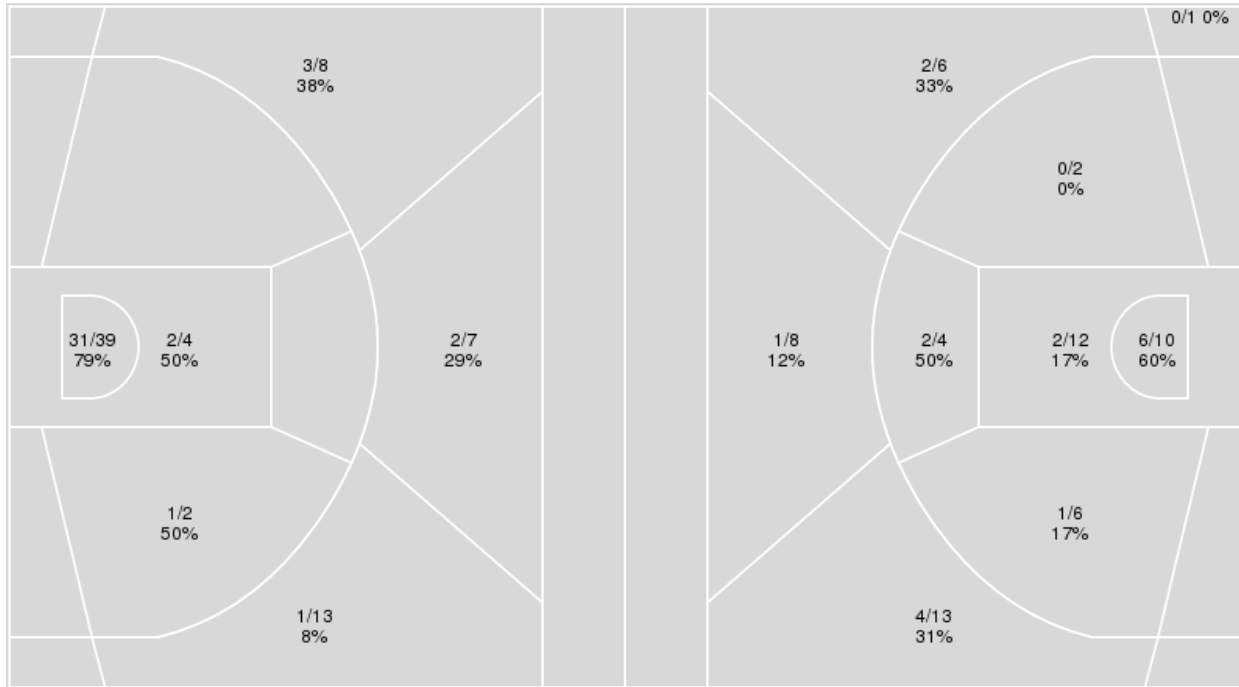

Officials: Kevin Pethel, Kelsey Reynolds, Kenya Kirkland

{ Players => 1, 2, 3, 4, 13, 20, 22, 23, 24, 34, 35, 40, 44, 45; } FG
Types => All; Results => All;

{ Players => All; } FG Types => All; Results => All;

Iowa

FDU

Iowa	M/A	%
Field Goals	40/73	55
2 Points	34/45	76
3 Points	6/28	21
Free Throws	16/21	76

FDU	M/A	%
Field Goals	18/62	29
2 Points	11/34	32
3 Points	7/28	25
Free Throws	3/6	50