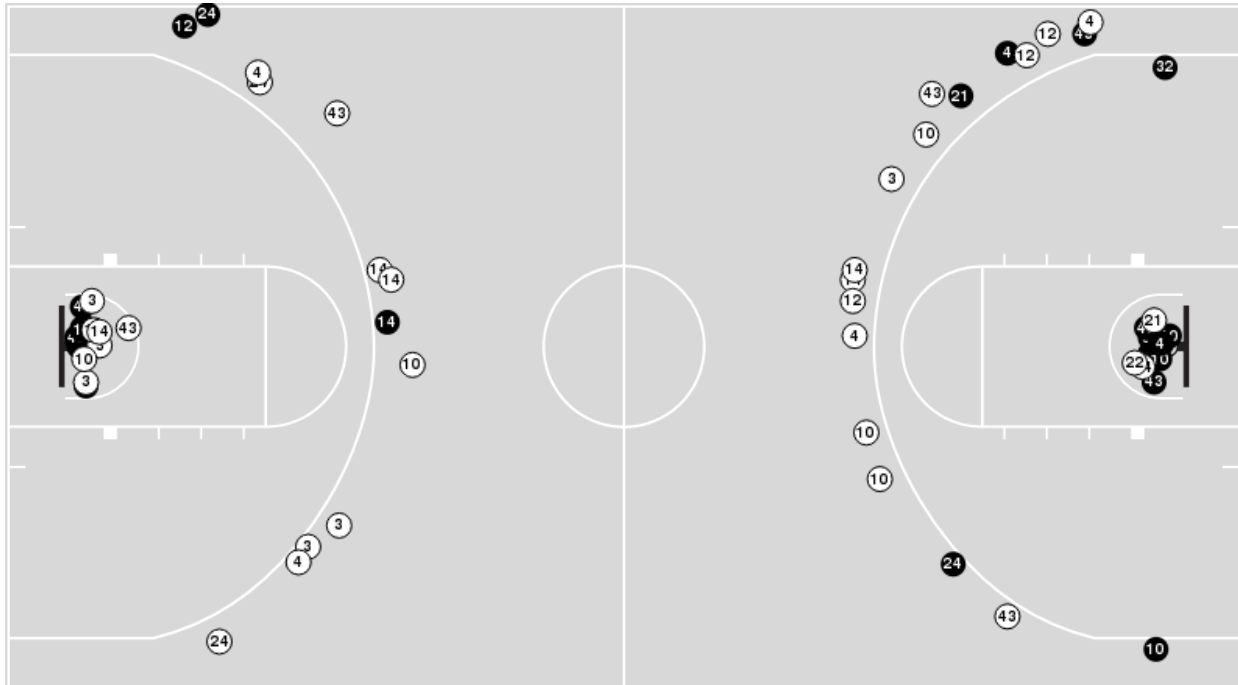

Officials: Gina Cross, Maggie Tieman, Missy Brooks

Players => 1, 3, 4, 10, 12, 14, 20, 21, 22, 24, 30, 32, 43 FG Types=>All Results=>All

Drake

All Field Goals