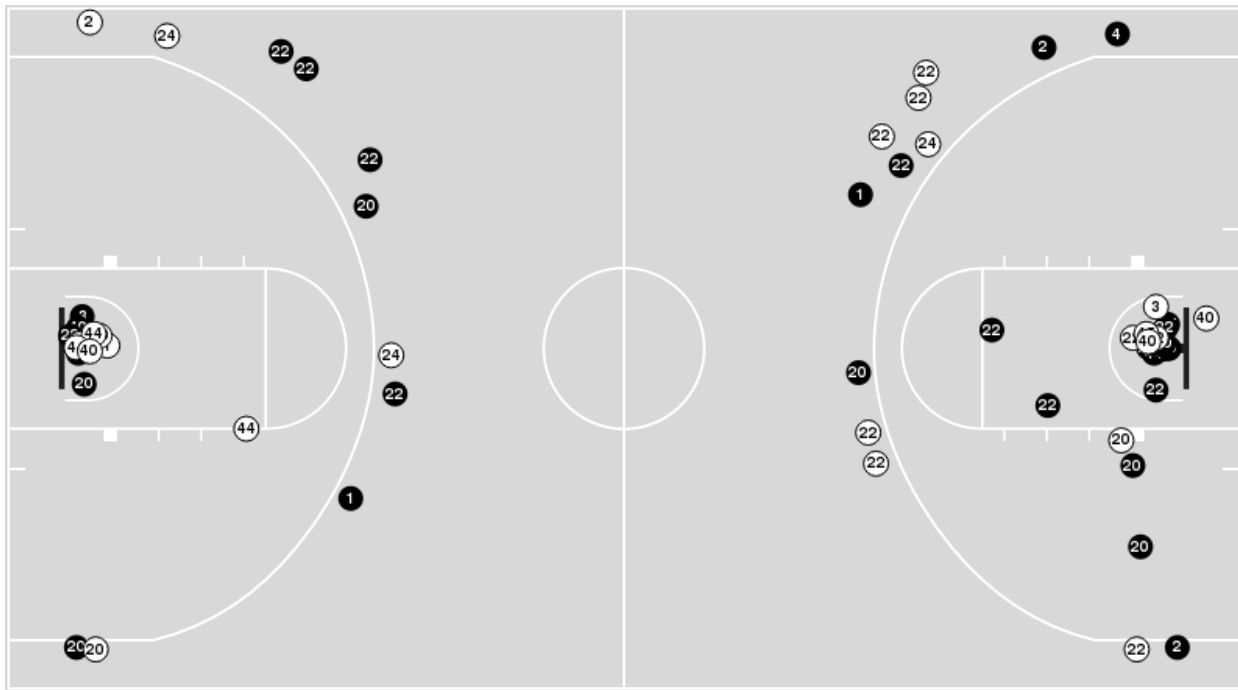

Officials: Gina Cross, Maggie Tieman, Missy Brooks

Players => 1, 2, 3, 4, 13, 20, 22, 23, 24, 34, 35, 40, 44, 45FG Types=>AllResults=>All

Iowa

All Field Goals