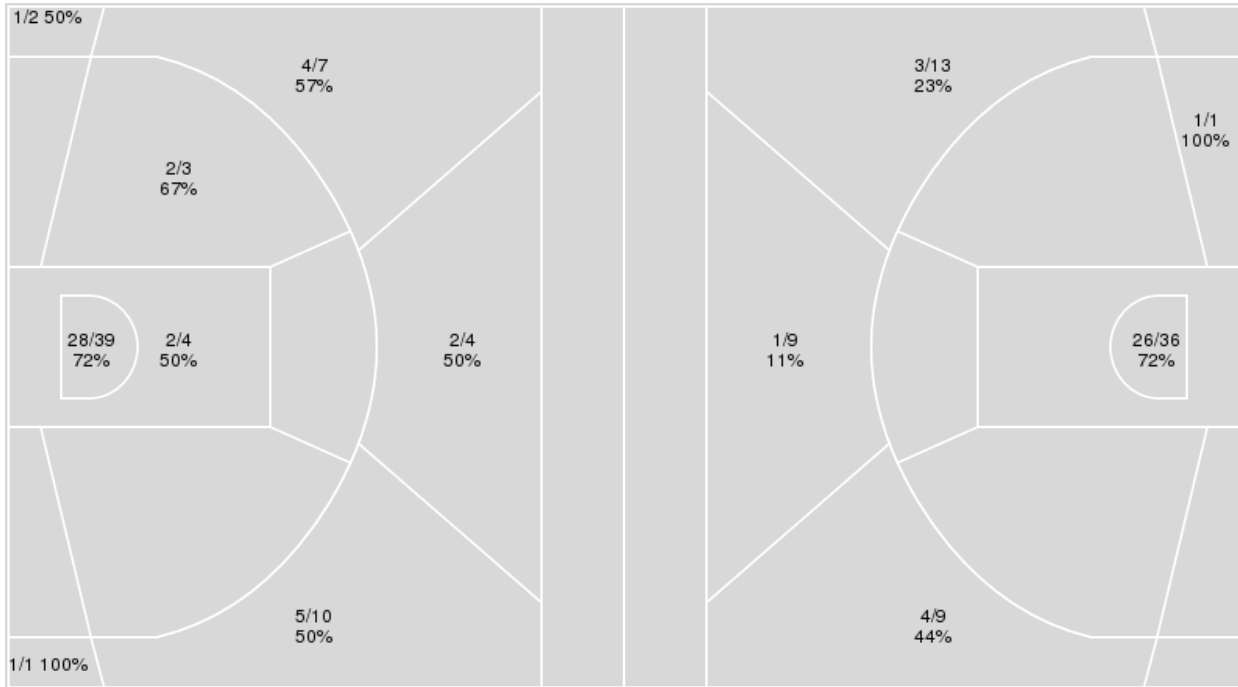

Drake at Iowa

11/19/23 Carver-Hawkeye Arena , Iowa City
2023-24 Women's Basketball

Officials: Gina Cross, Maggie Tieman, Missy Brooks

{ Players => 1, 2, 3, 4, 13, 20, 22, 23, 24, 34, 35, 40, 44, 45; } FG
Types => All; Results => All;

{ Players => 1, 3, 4, 10, 12, 14, 20, 21, 22, 24, 30, 32, 43; } FG Types
=> All; Results => All;

Iowa

Drake

Iowa	M/A	%
Field Goals	45/70	64
2 Points	32/46	70
3 Points	13/24	54
Free Throws	10/11	91

Drake	M/A	%
Field Goals	35/68	51
2 Points	27/37	73
3 Points	8/31	26
Free Throws	12/13	92