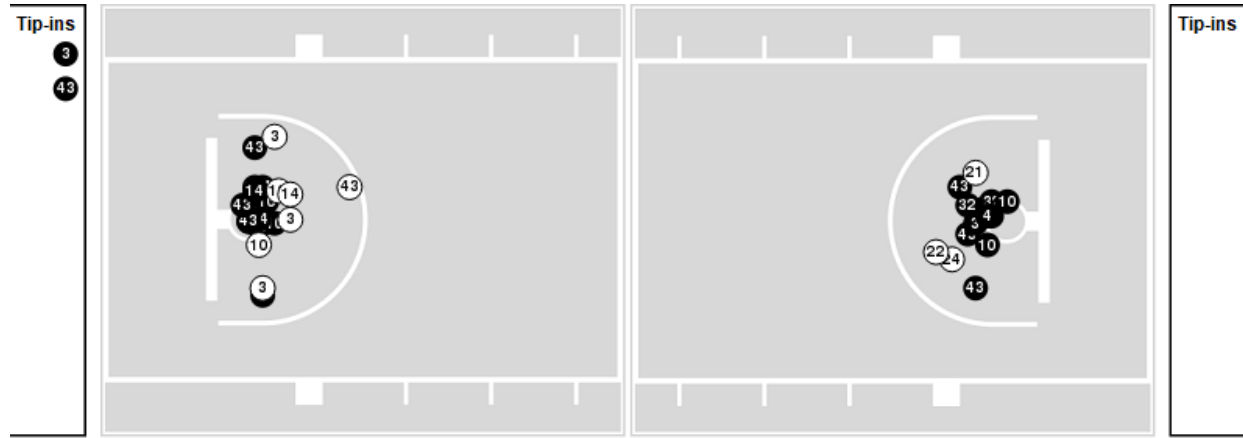

Officials: Gina Cross, Maggie Tieman, Missy Brooks

Players => 1, 3, 4, 10, 12, 14, 20, 21, 22, 24, 30, 32, 43 FG Types=>All Results=>All

Drake

All Field Goals

Blow Up Chart

N Made **O** Missed N - Player Number