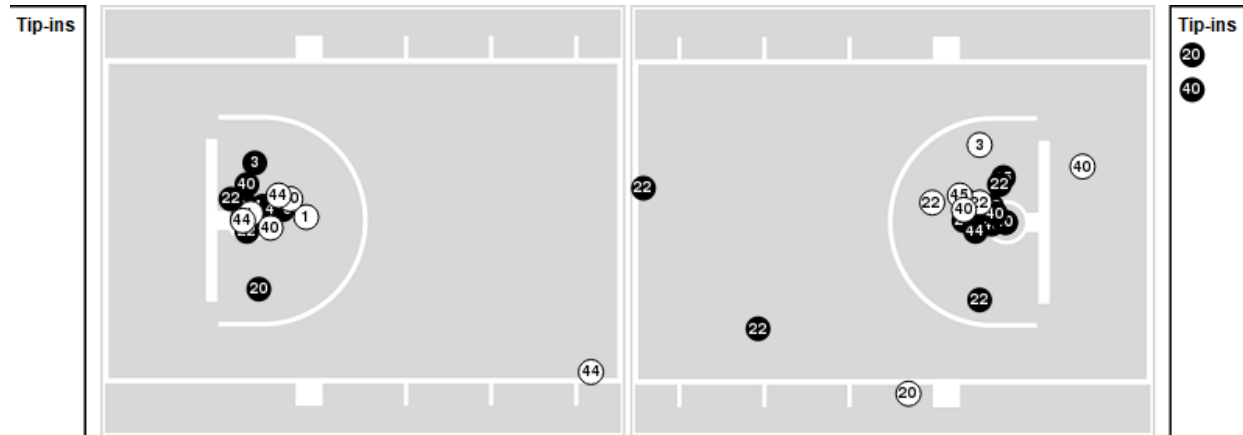

Officials: Gina Cross, Maggie Tieman, Missy Brooks

Players => 1, 2, 3, 4, 13, 20, 22, 23, 24, 34, 35, 40, 44, 45FG Types=>AllResults=>All

Iowa

All Field Goals

Blow Up Chart

● Made ○ Missed N - Player Number