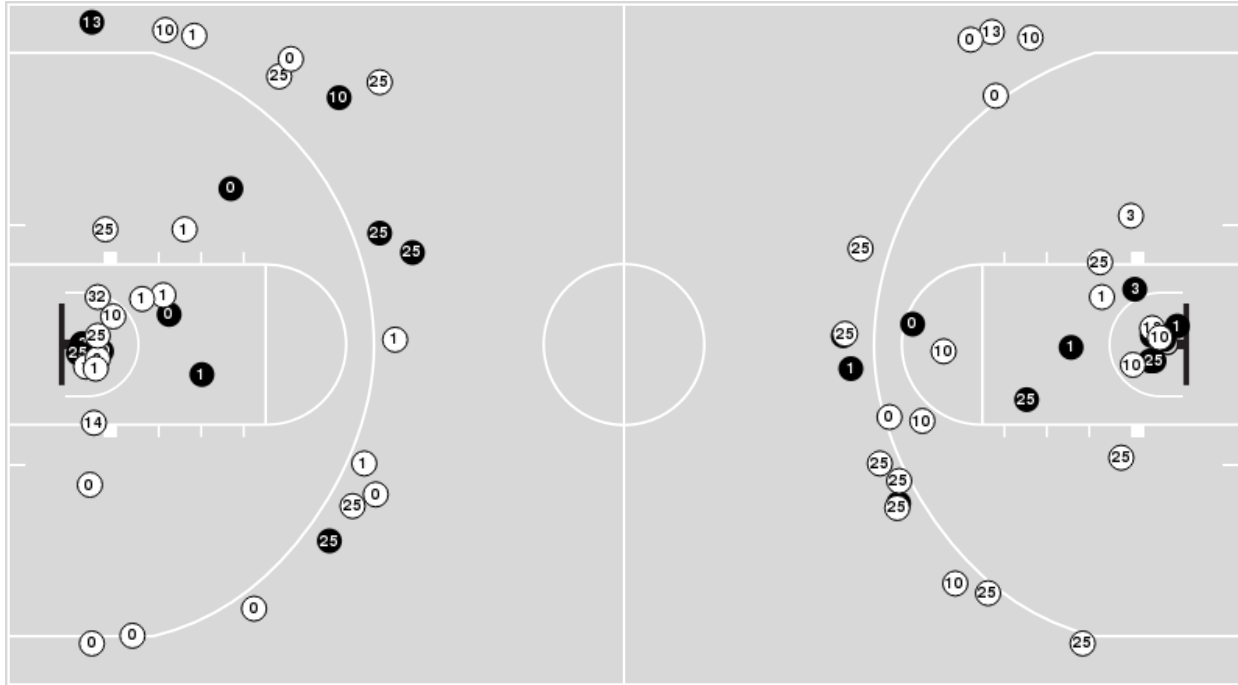

Officials: Bruce Morris, Nykeshia Thompson, Doug Knight

Players => 0, 1, 2, 3, 5, 10, 11, 13, 14, 20, 23, 25, 32, 33 FG Types=>All Results=>All

Bowling Green

All Field Goals