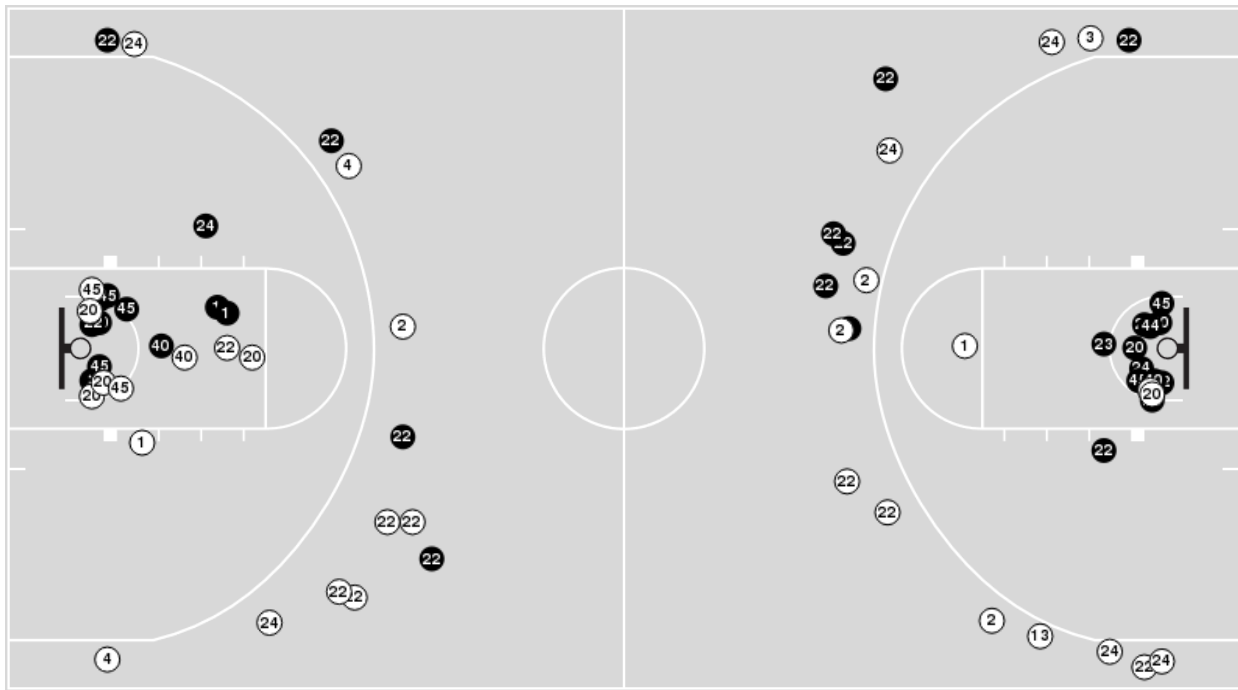

**#4 Iowa**

**All Field Goals**

**Blow Up Chart**

● Made ○ Missed N - Player Number

#4 Iowa	M/A	%
Field Goals	34/67	51
2 Points	24/36	67
3 Points	10/31	32
Free Throws	26/28	93

#4 Iowa	M/A	%
Points in the Paint	44 (22 / 32)	69
Fast Break Points	16 (8/8)	100
Second Chance Points	20 (13/21)	62
Effective FG%	58	