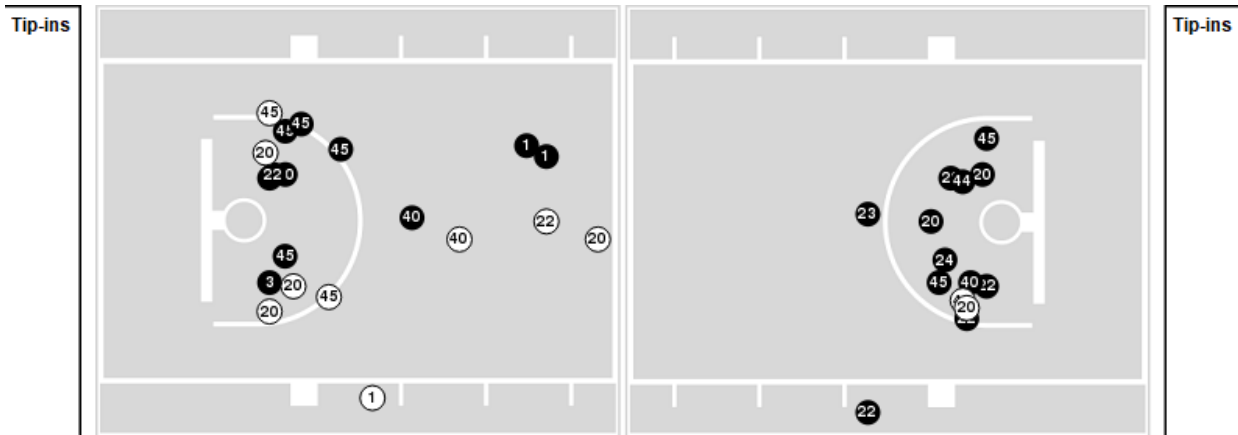

**#4 Iowa**

**All Field Goals**

**Blow Up Chart**

● Made ○ Missed N - Player Number

#4 Iowa	M/A	%
Field Goals	34/67	51
2 Points	24/36	67
3 Points	10/31	32
Free Throws	26/28	93

#4 Iowa	M/A	%
Points in the Paint	44 (22 / 32)	69
Fast Break Points	16 (8/8)	100
Second Chance Points	20 (13/21)	62
Effective FG%	58	