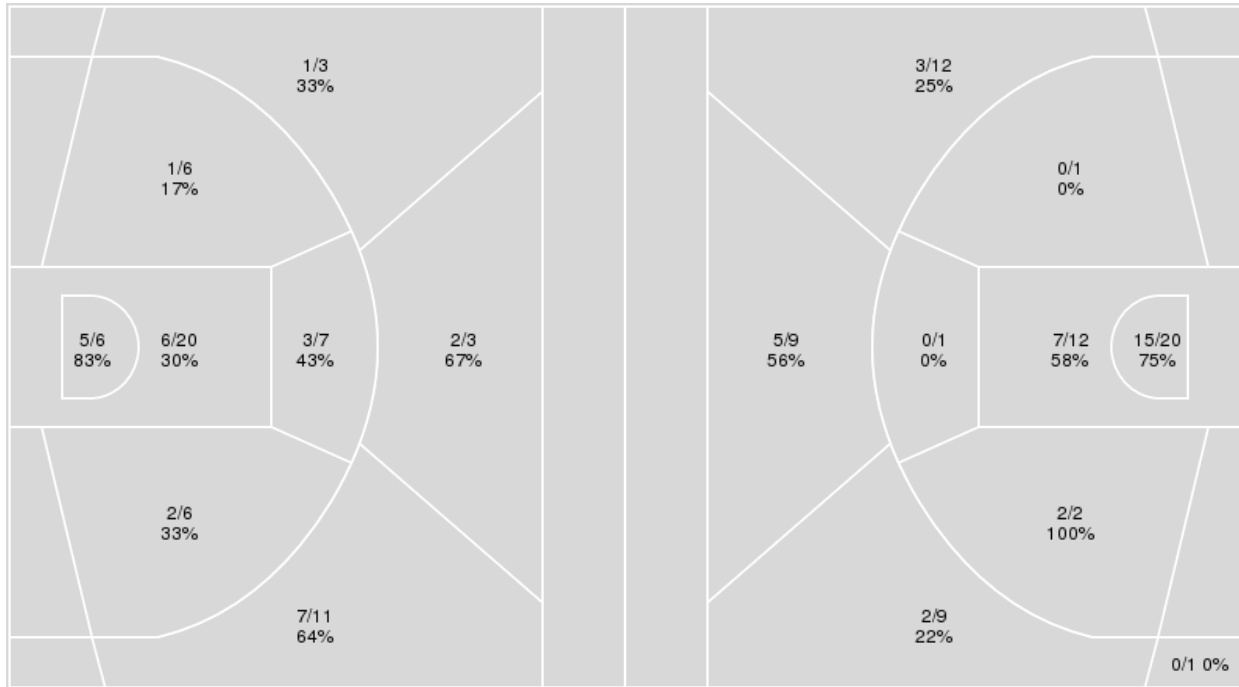

Officials: Michael McConnell, Cameron Inouye, Kelsey Reynolds

{ Players => 0, 1, 2, 3, 4, 5, 10, 11, 12, 13, 14, 22, 24; } FG Types => All; Results => All;

{ Players => 1, 2, 3, 4, 13, 20, 22, 23, 24, 34, 35, 40, 44, 45; } FG Types => All; Results => All;

Cleveland State

#4 Iowa

Cleveland State	M/A	%
Field Goals	27/62	44
2 Points	17/45	38
3 Points	10/17	59
Free Throws	11/14	79

#4 Iowa	M/A	%
Field Goals	34/67	51
2 Points	24/36	67
3 Points	10/31	32
Free Throws	26/28	93