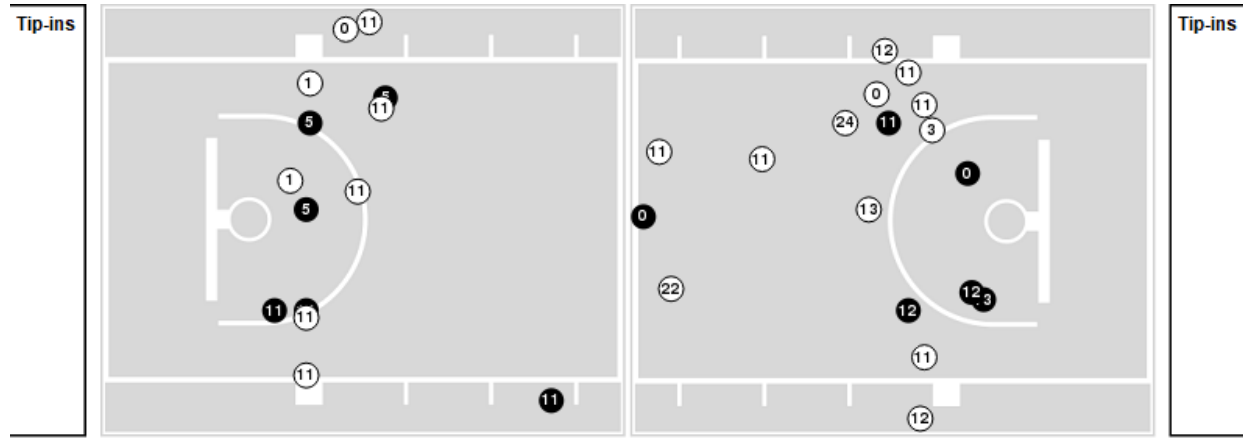

Blow Up Chart

● Made   ○ Missed   N - Player Number

Cleveland State	M/A	%
Field Goals	27/62	44
2 Points	17/45	38
3 Points	10/17	59
Free Throws	11/14	79

Cleveland State	M/A	%
Points in the Paint	22 (11 / 26)	42
Fast Break Points	13 (7/8)	88
Second Chance Points	2 (1/5)	20
Effective FG%	52