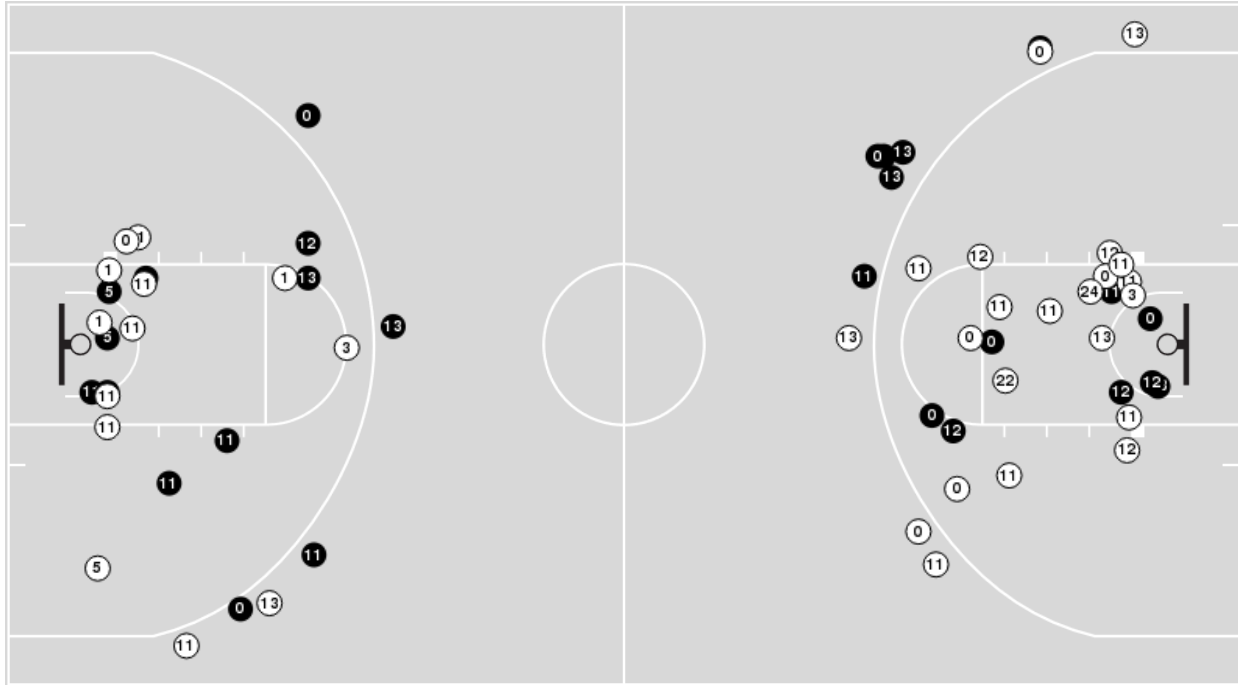

Players => 0, 1, 2, 3, 4, 5, 10, 11, 12, 13, 14, 22, 24FG Types=>AllResults=>All

Cleveland State

All Field Goals