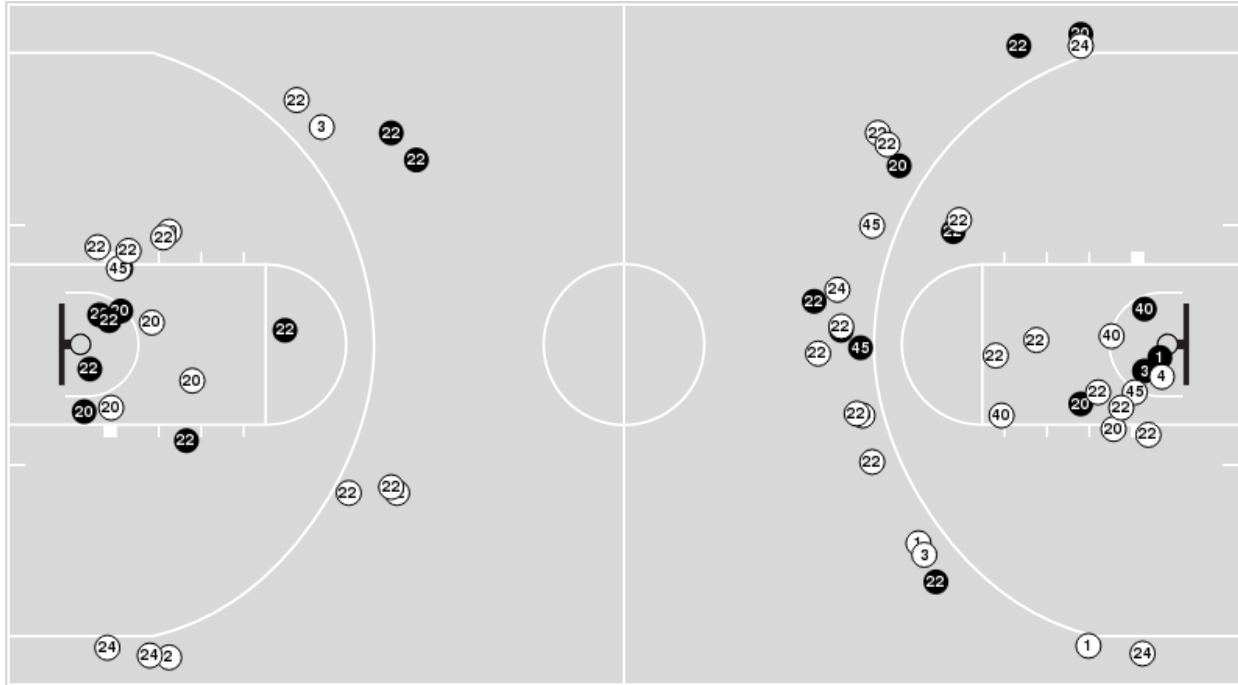

Players => 1, 2, 3, 4, 13, 20, 22, 23, 24, 34, 35, 40, 44, 45FG Types=>AllResults=>All

#4 Iowa

All Field Goals