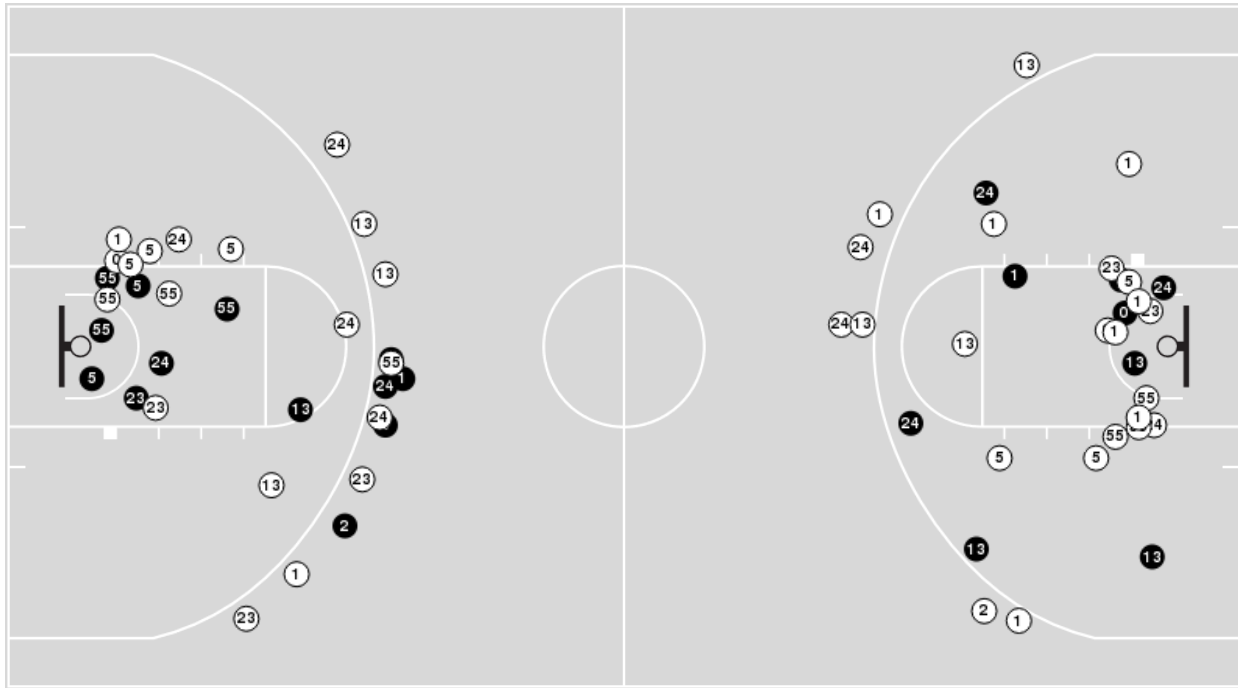

Officials: Maj Forsberg, Michael McConnell, Billy Smith

Players => 0, 1, 2, 3, 4, 5, 11, 12, 13, 15, 23, 24, 55 FG Types=>All Results=>All

Iowa State

All Field Goals