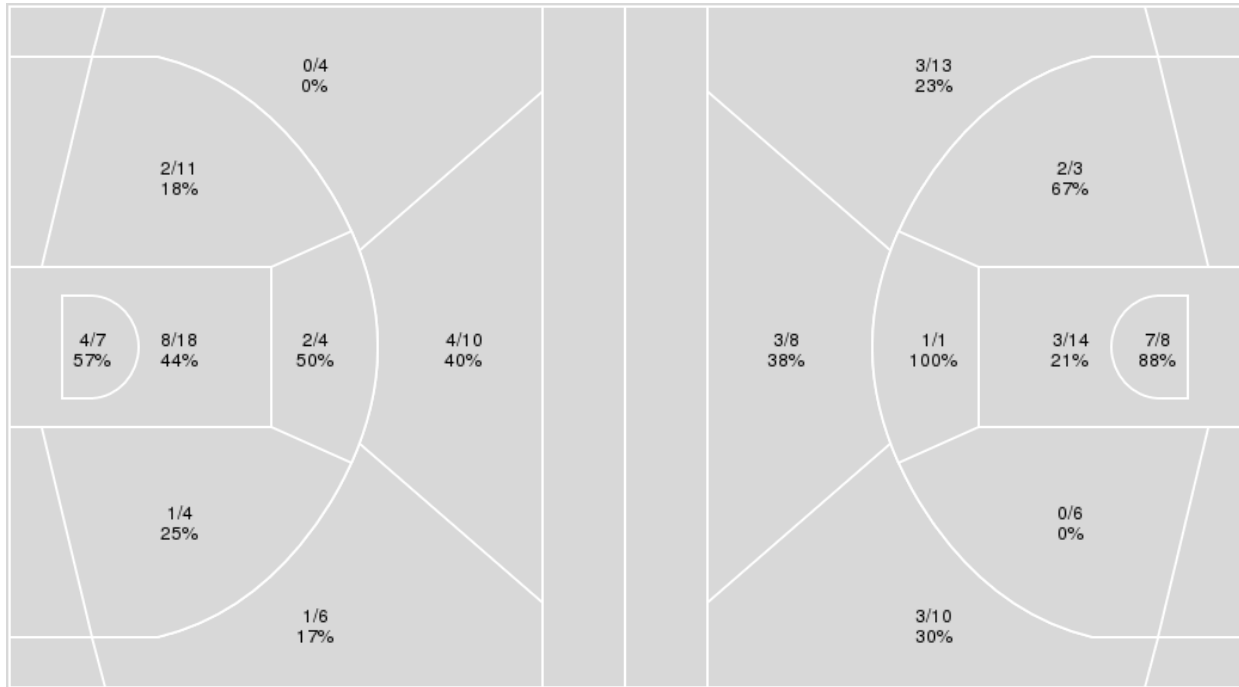

Officials: Maj Forsberg, Michael McConnell, Billy Smith

{ Players => 0, 1, 2, 3, 4, 5, 11, 12, 13, 15, 23, 24, 55; } FG Types => All; Results => All;

{ Players => 1, 2, 3, 4, 13, 20, 22, 23, 24, 34, 35, 40, 44, 45; } FG Types => All; Results => All;

Iowa State

#4 Iowa

Iowa State	M/A	%
Field Goals	22/64	34
2 Points	17/44	39
3 Points	5/20	25
Free Throws	9/12	75

#4 Iowa	M/A	%
Field Goals	22/63	35
2 Points	13/32	41
3 Points	9/31	29
Free Throws	14/15	93