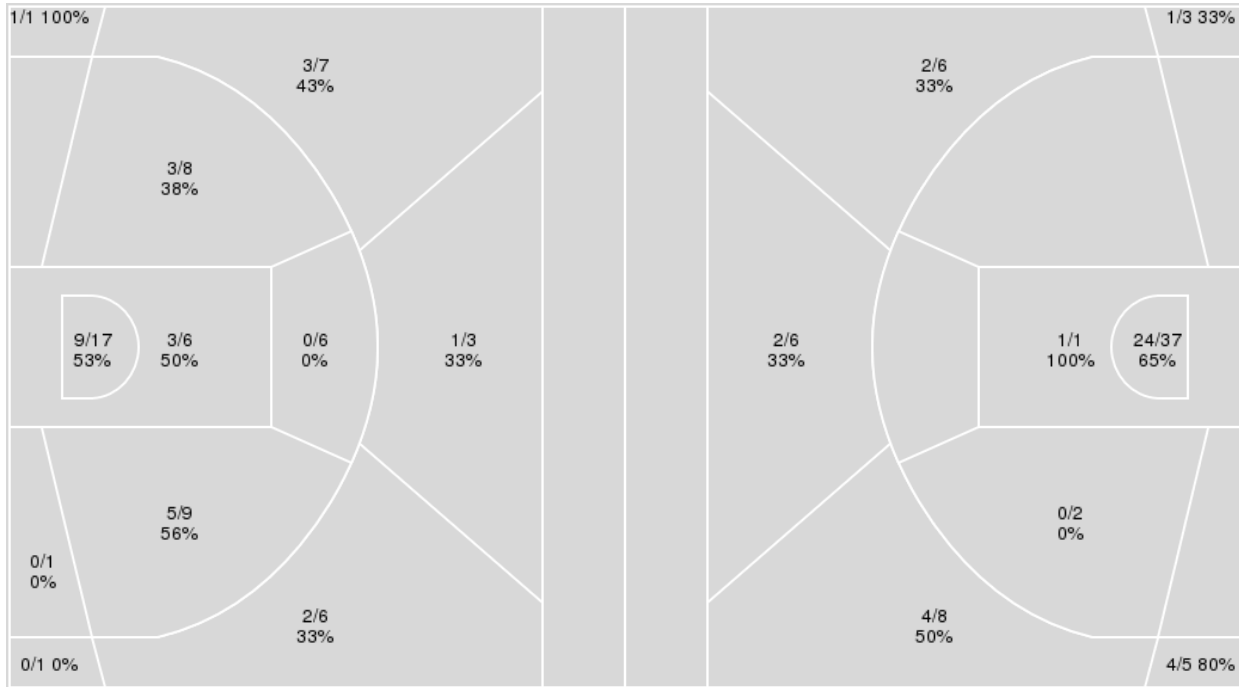

Iowa at Northwestern

01/31/24 Welsh-Ryan Arena, Evanston
2023-24 Women's Basketball

Officials: Nykesha Thompson, Mark Resch, Mark Berger

{ Players => 0, 2, 3, 10, 11, 12, 13, 20, 21, 22, 23, 25, 31; } FG Types
=> All; Results => All;

{ Players => 1, 2, 3, 4, 13, 20, 22, 23, 24, 34, 35, 40, 44, 45; } FG
Types => All; Results => All;

Northwestern

Iowa

Northwestern	M/A	%
Field Goals	27/65	42
2 Points	20/47	43
3 Points	7/18	39
Free Throws	13/20	65

Iowa	M/A	%
Field Goals	38/68	56
2 Points	25/40	62
3 Points	13/28	46
Free Throws	21/26	81