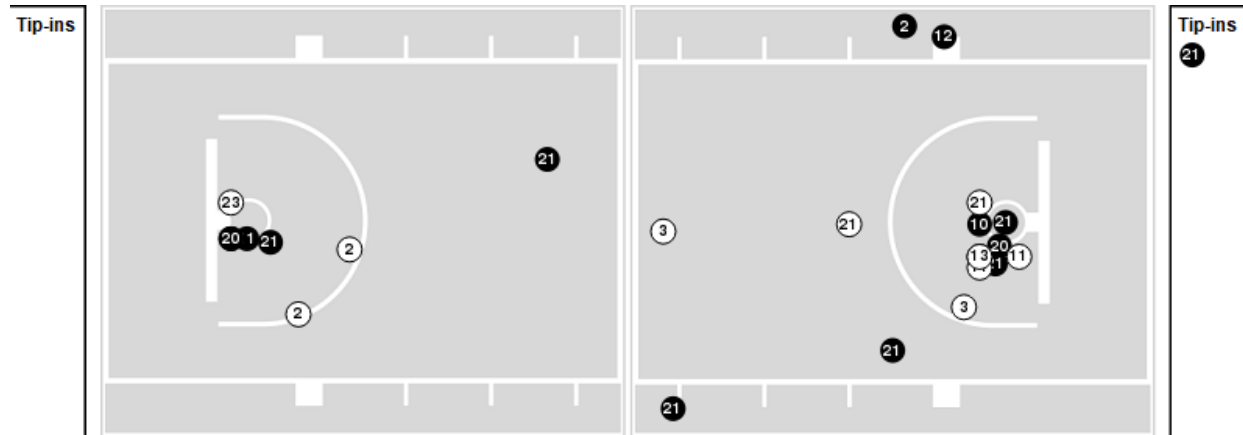

Blow Up Chart

● Made   ○ Missed   N - Player Number

Northwestern	M/A	%
Field Goals	27/65	42
2 Points	20/47	43
3 Points	7/18	39
Free Throws	13/20	65

Northwestern	M/A	%
Points in the Paint	24 (12 / 23)	52
Fast Break Points	10 (6/8)	75
Second Chance Points	8 (4/7)	57
Effective FG%	47