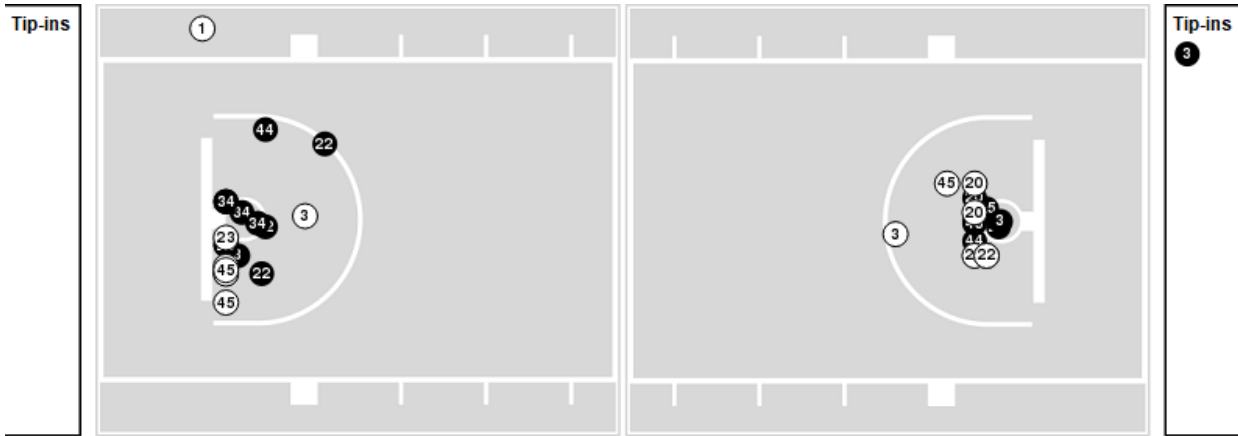

Blow Up Chart

● Made ○ Missed N - Player Number

Iowa	M/A	%
Field Goals	38/68	56
2 Points	25/40	62
3 Points	13/28	46
Free Throws	21/26	81

Iowa	M/A	%
Points in the Paint	50 (25 / 38)	66
Fast Break Points	19 (13/15)	87
Second Chance Points	14 (7/10)	70
Effective FG%	65