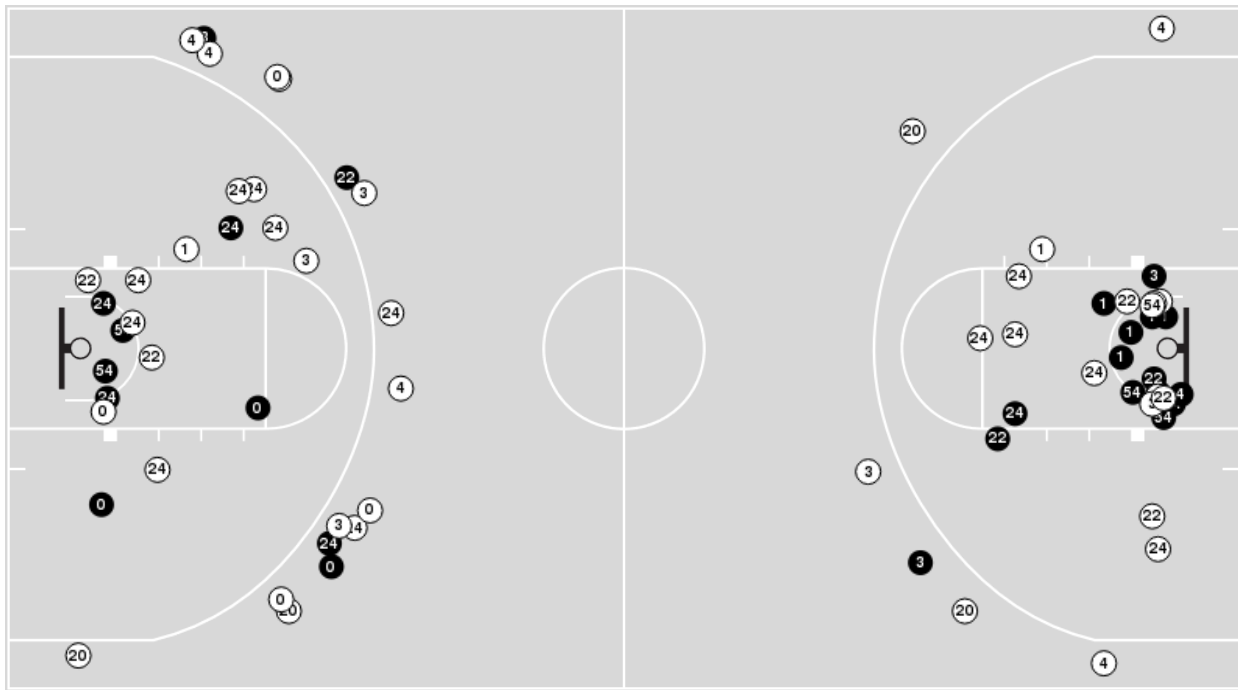

Officials: Tim Daley, Angelica Suffren, Bryan Enterline

Players => 0, 1, 2, 3, 4, 11, 20, 22, 24, 33, 54 FG Types=>All Results=>All

Rutgers

All Field Goals