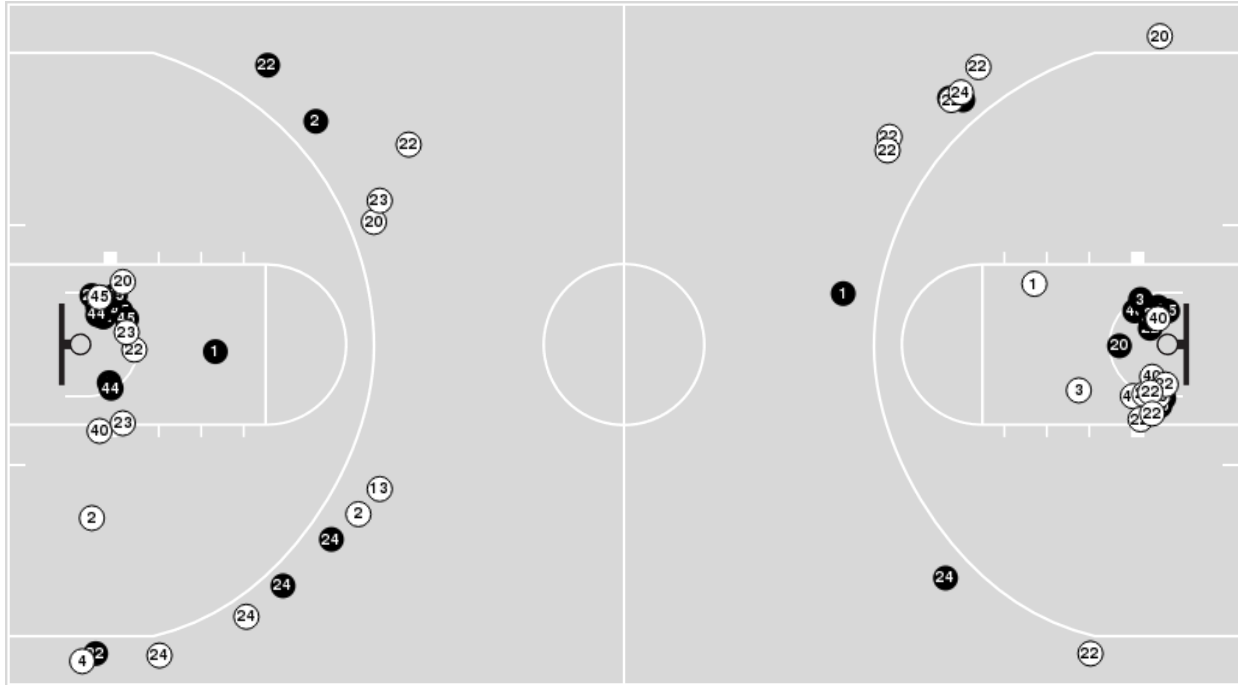

Officials: Tim Daley, Angelica Suffren, Bryan Enterline

Players => AllFG Types=>AllResults=>All
Iowa

All Field Goals