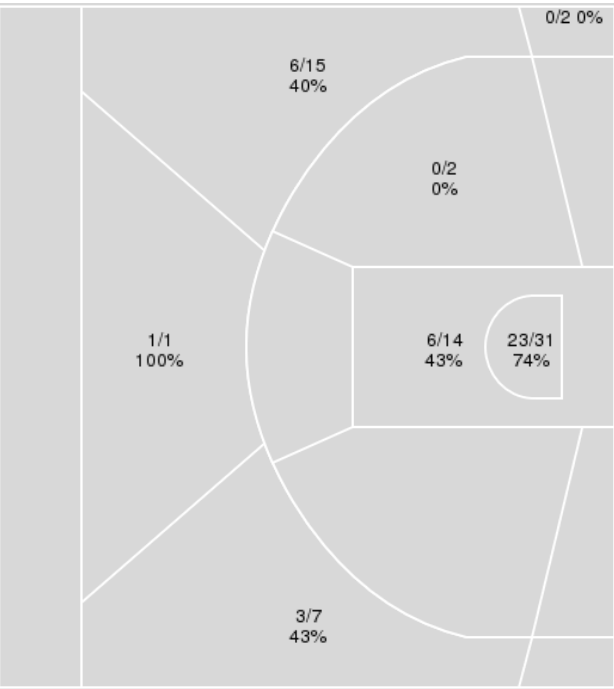

Iowa

Rutgers	M/A	%
Field Goals	26/70	37
2 Points	21/47	45
3 Points	5/23	22
Free Throws	12/17	71

Iowa	M/A	%
Field Goals	39/72	54
2 Points	29/47	62
3 Points	10/25	40
Free Throws	15/20	75