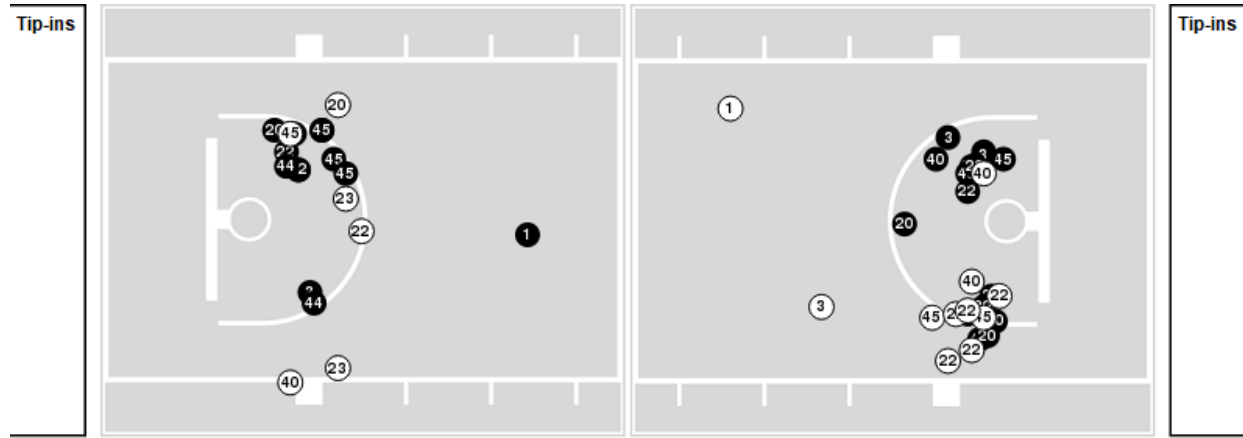

Blow Up Chart

● Made   ○ Missed   N - Player Number

Iowa	M/A	%
Field Goals	39/72	54
2 Points	29/47	62
3 Points	10/25	40
Free Throws	15/20	75

Iowa	M/A	%
Points in the Paint	58 (29 / 45)	64
Fast Break Points	23 (13/14)	93
Second Chance Points	16 (7/11)	64
Effective FG%	61