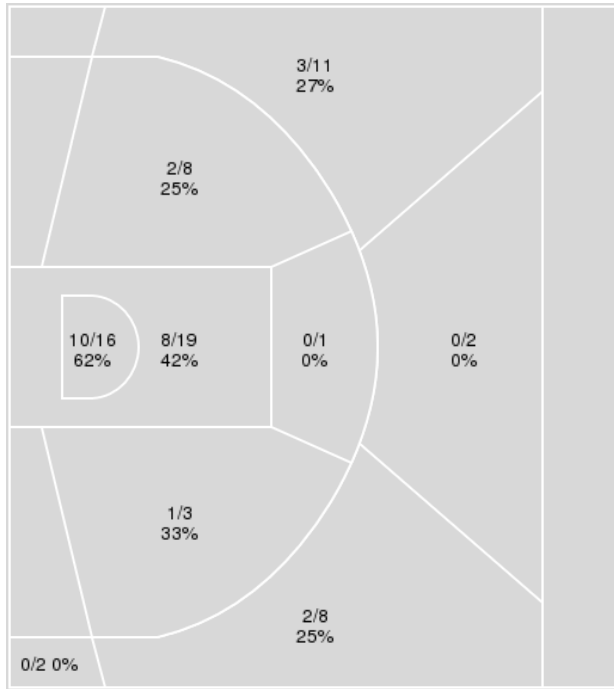

Officials: Tim Daley, Angelica Suffren, Bryan Enterline

{ Players => 0, 1, 2, 3, 4, 11, 20, 22, 24, 33, 54; } FG Types => All;
Results => All;

{ Players => All; } FG Types => All; Results => All;

Rutgers