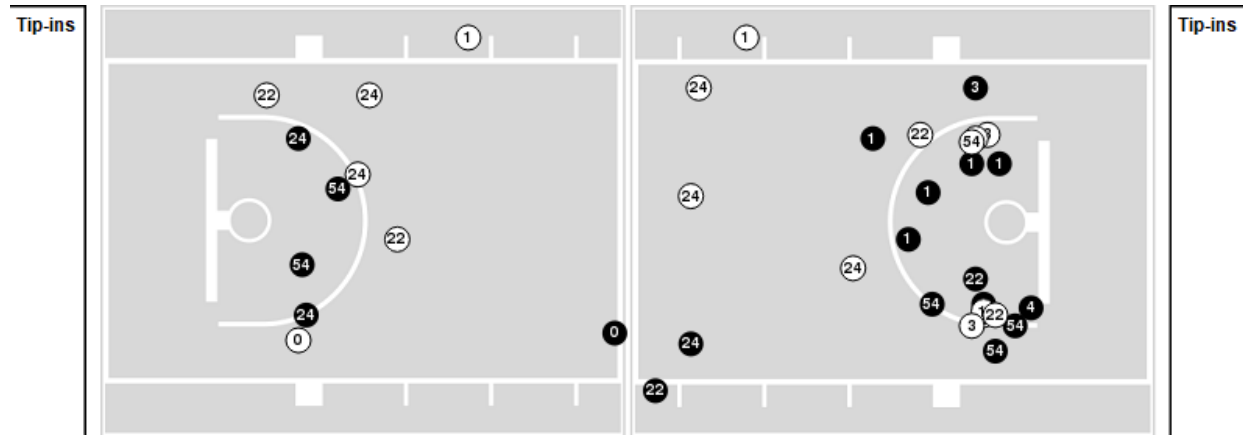

Blow Up Chart

● Made   ○ Missed   N - Player Number

Rutgers	M/A	%
Field Goals	26/70	37
2 Points	21/47	45
3 Points	5/23	22
Free Throws	12/17	71

Rutgers	M/A	%
Points in the Paint	36 (18 / 35)	51
Fast Break Points	17 (11/11)	100
Second Chance Points	13 (8/13)	62
Effective FG%	41