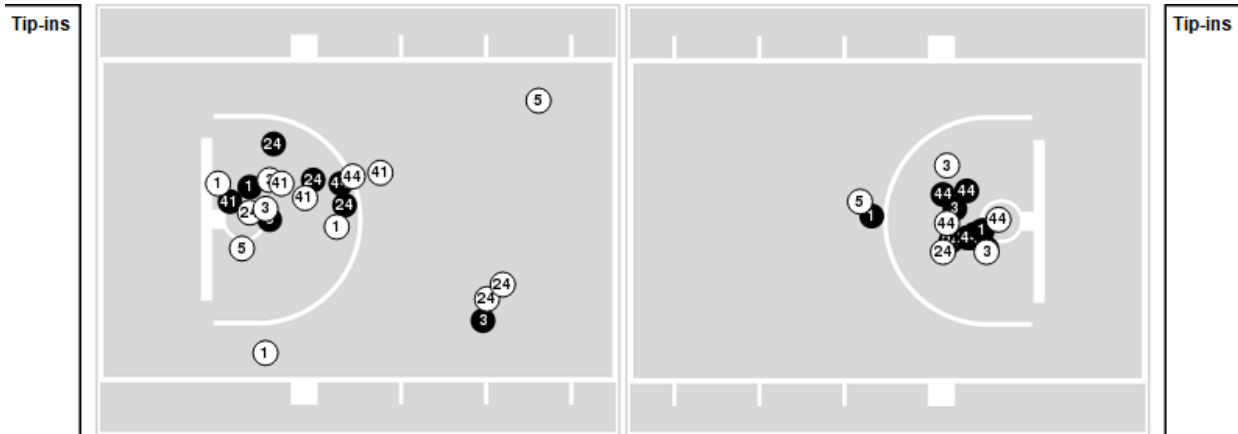

**Officials:** Kevin Pethtel, Tim Daley, Cameron Inouye

Players => 0, 1, 2, 3, 4, 5, 11, 21, 22, 23, 24, 33, 41, 44 FG Types=>All Results=>All

**Illinois**

**All Field Goals**

**Blow Up Chart**

● Made    ○ Missed    N - Player Number