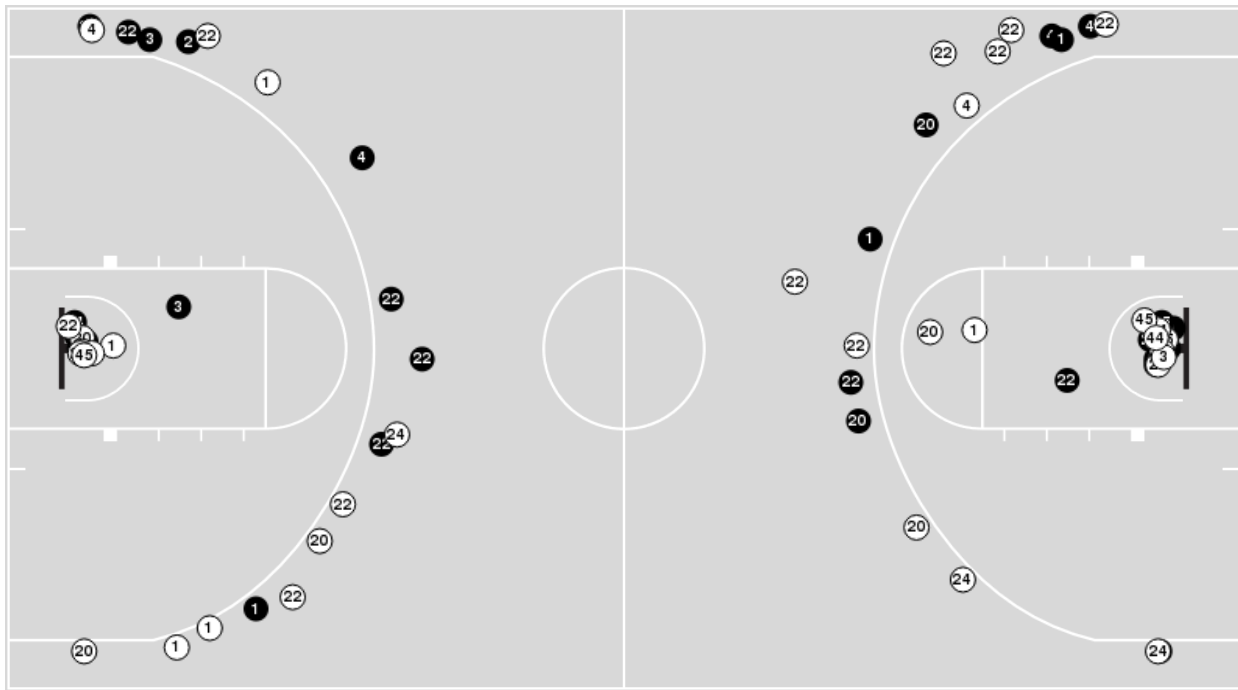

Officials: Kevin Pethtel, Tim Daley, Cameron Inouye

Players => 1, 2, 3, 4, 13, 20, 22, 23, 24, 34, 35, 40, 44, 45FG Types=>AllResults=>All

#4 Iowa

All Field Goals