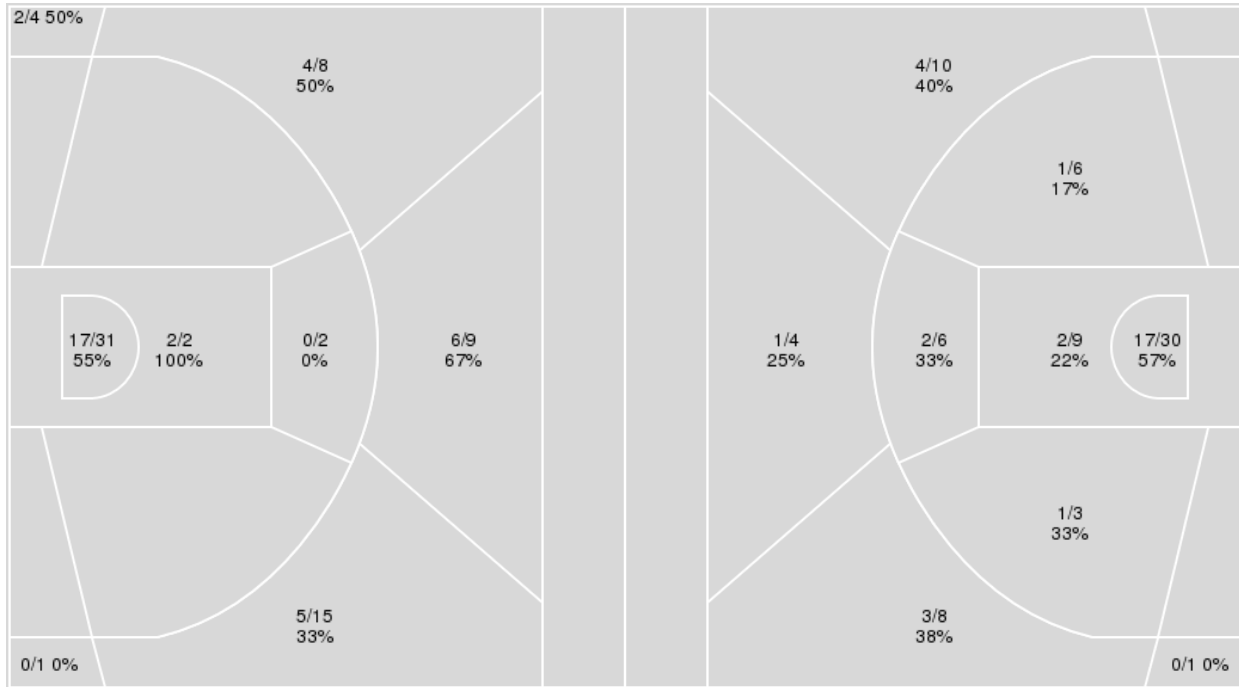

Officials: Kevin Pethtel, Tim Daley, Cameron Inouye

{ Players => 1, 2, 3, 4, 13, 20, 22, 23, 24, 34, 35, 40, 44, 45; } FG
Types => All; Results => All;

{ Players => 0, 1, 2, 3, 4, 5, 11, 21, 22, 23, 24, 33, 41, 44; } FG Types
=> All; Results => All;

#4 Iowa

Illinois

#4 Iowa	M/A	%
Field Goals	36/72	50
2 Points	19/35	54
3 Points	17/37	46
Free Throws	12/15	80

Illinois	M/A	%
Field Goals	31/77	40
2 Points	23/54	43
3 Points	8/23	35
Free Throws	15/16	94