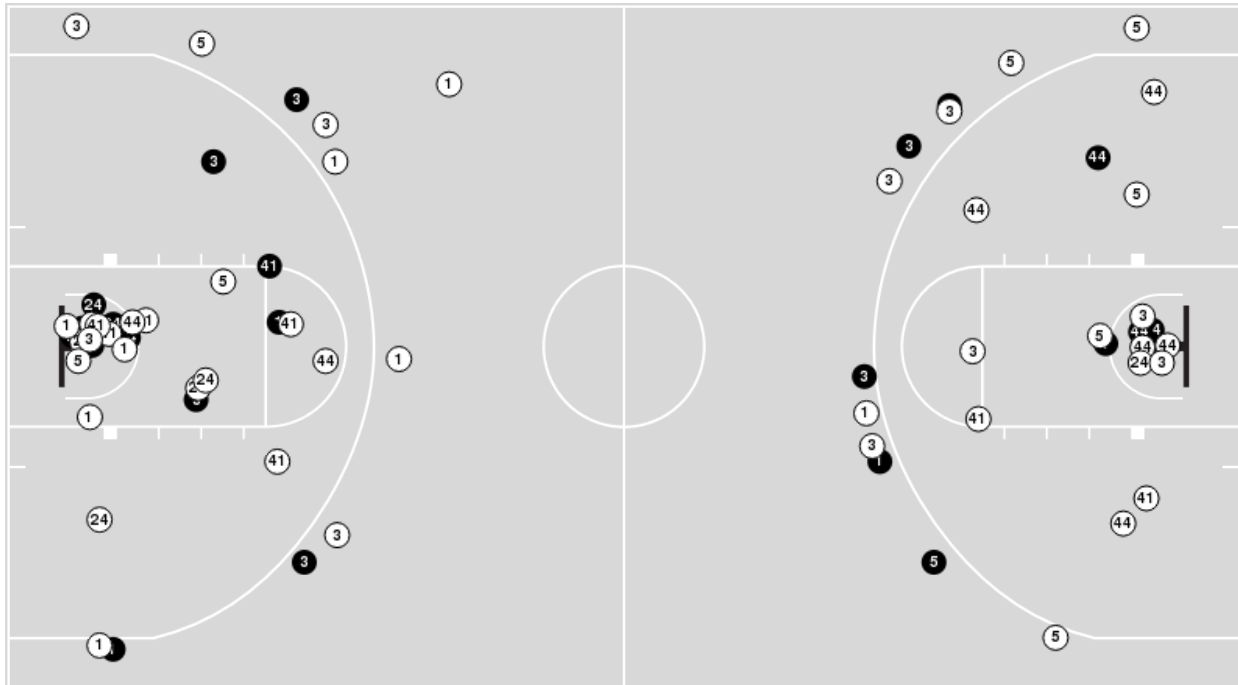

Officials: Kevin Pethtel, Tim Daley, Cameron Inouye

Players => 0, 1, 2, 3, 4, 5, 11, 21, 22, 23, 24, 33, 41, 44 FG Types=>All Results=>All

Illinois

All Field Goals