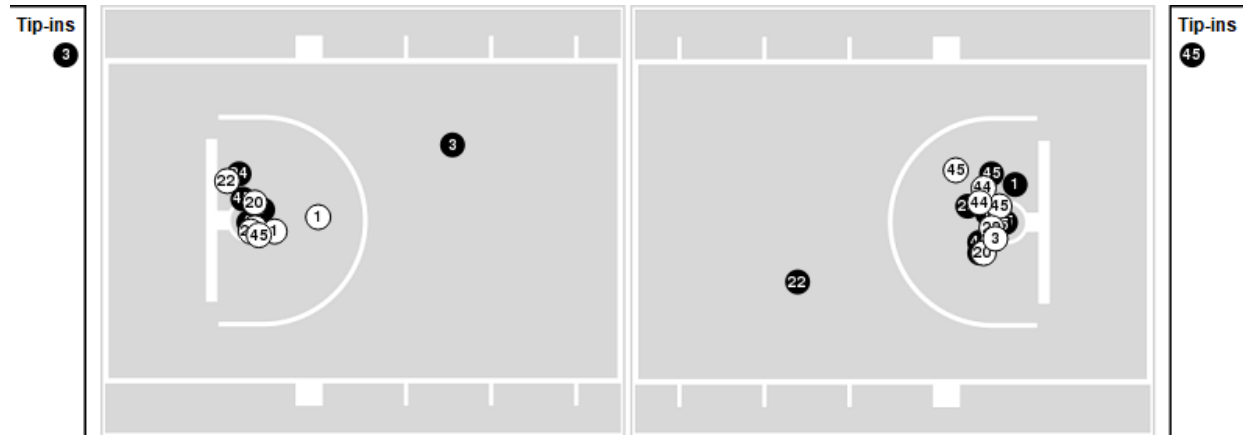

**Officials:** Kevin Pethtel, Tim Daley, Cameron Inouye

Players => 1, 2, 3, 4, 13, 20, 22, 23, 24, 34, 35, 40, 44, 45FG Types=>AllResults=>All

**#4 Iowa**

**All Field Goals**

**Blow Up Chart**

● Made ○ Missed N - Player Number