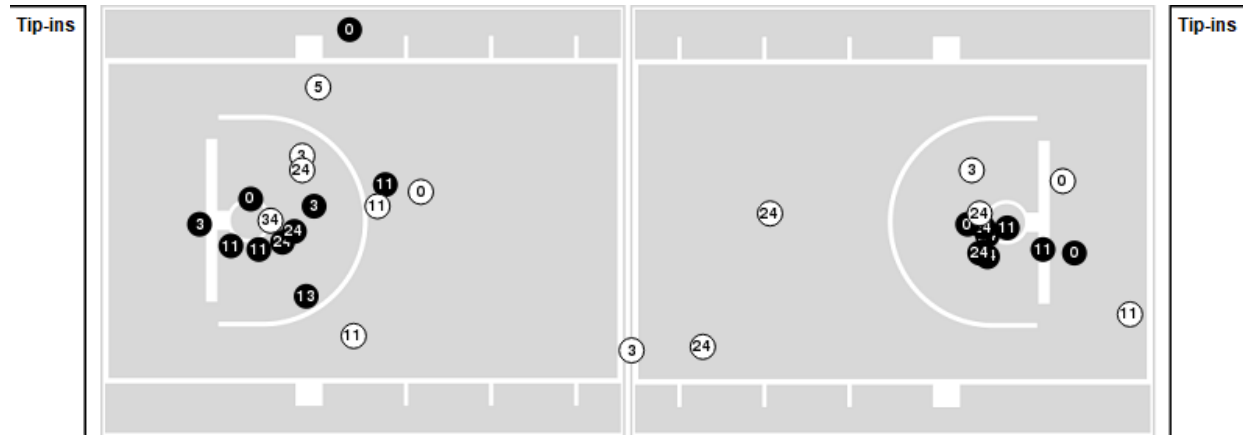

Blow Up Chart

● Made   ○ Missed   N - Player Number

Maryland	M/A	%
Field Goals	31/67	46
2 Points	23/42	55
3 Points	8/25	32
Free Throws	15/20	75

Maryland	M/A	%
Points in the Paint	34 (17 / 31)	55
Fast Break Points	18 (8/10)	80
Second Chance Points	7 (3/5)	60
Effective FG%	52