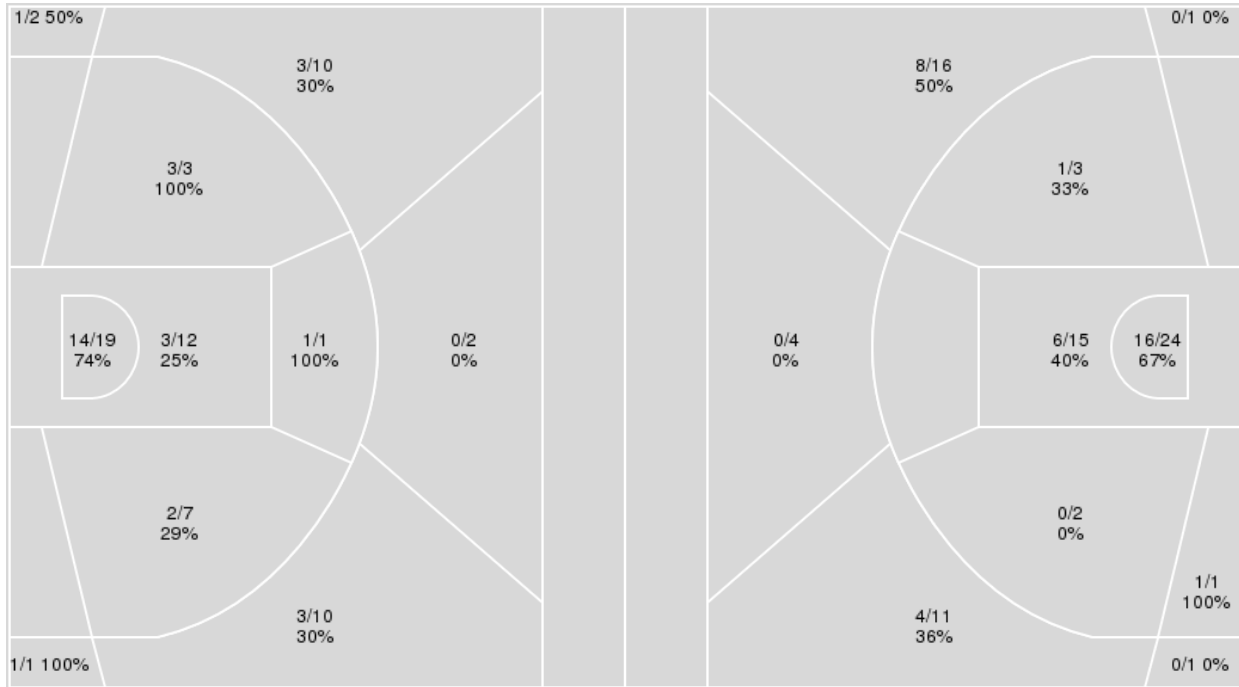

Iowa at Maryland

02/03/24 XFINITY Center, College Park
2023-24 Women's Basketball

Officials: Dee Kantner, Gina Cross, Cameron Inouye

{ Players => 0, 2, 3, 5, 11, 13, 14, 15, 20, 21, 24, 30, 33, 34; } FG
Types => All; Results => All;

{ Players => All; } FG Types => All; Results => All;

Maryland

Iowa

Maryland	M/A	%
Field Goals	31/67	46
2 Points	23/42	55
3 Points	8/25	32
Free Throws	15/20	75

Iowa	M/A	%
Field Goals	36/78	46
2 Points	24/45	53
3 Points	12/33	36
Free Throws	9/10	90