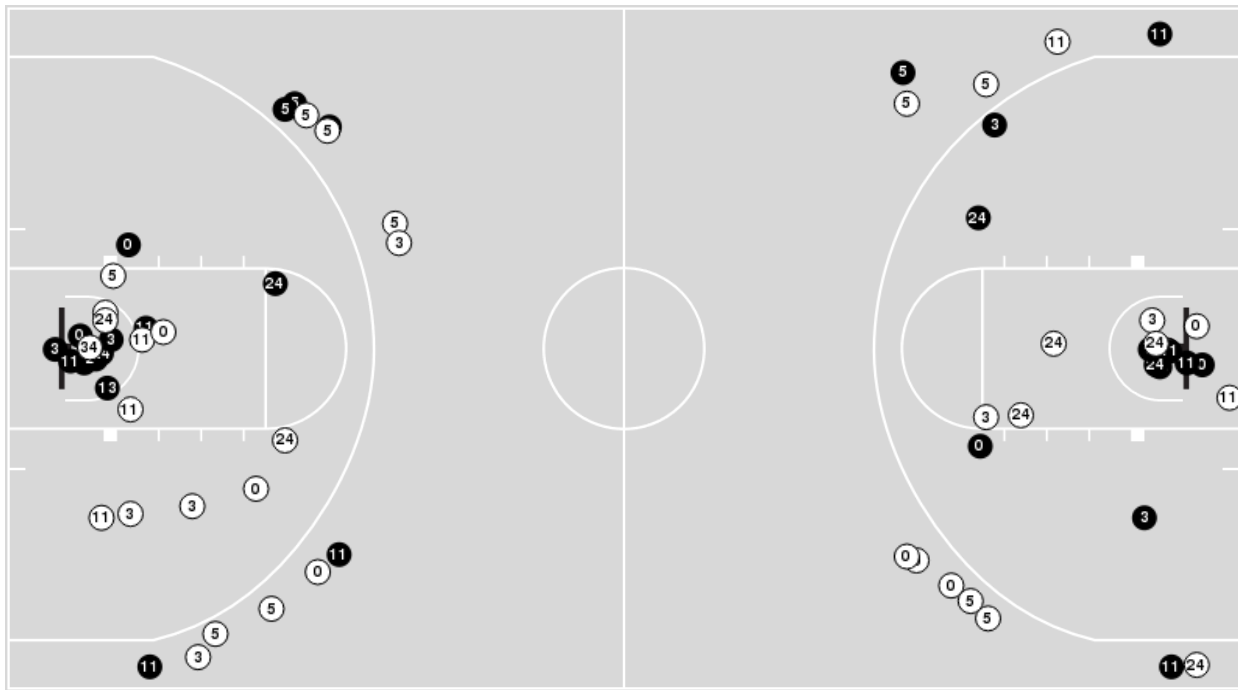

Players => 0, 2, 3, 5, 11, 13, 14, 15, 20, 21, 24, 30, 33, 34 FG Types=>All Results=>All

Maryland

All Field Goals