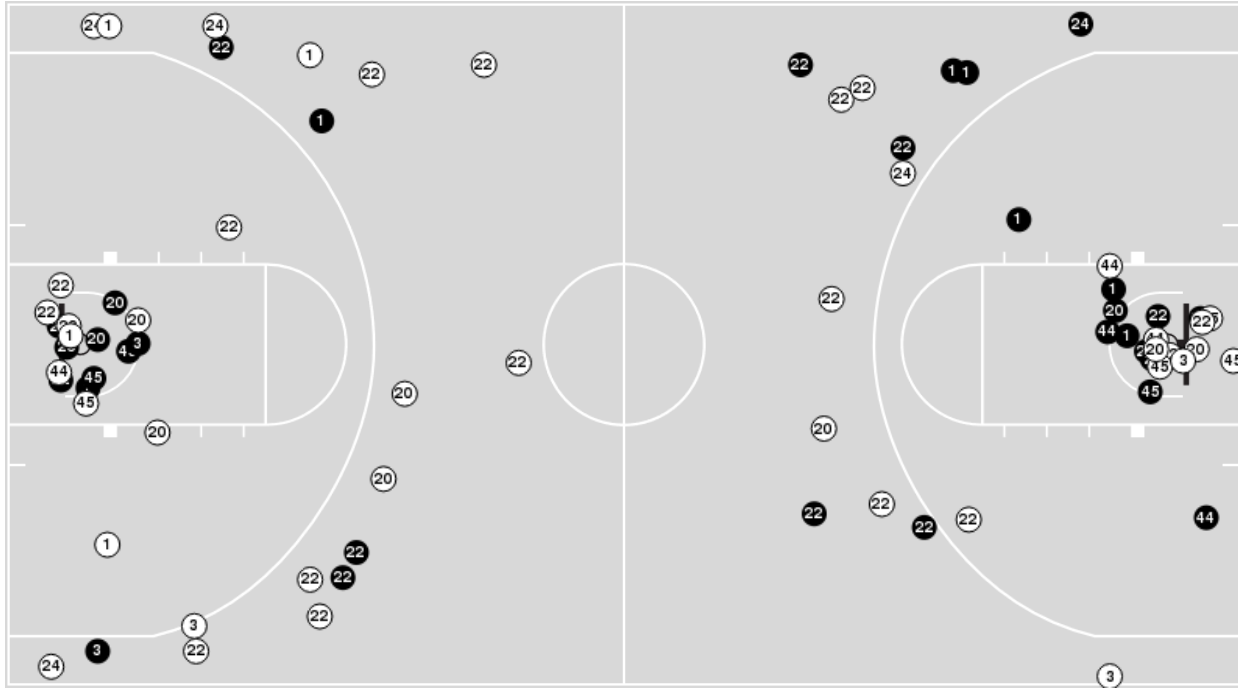

Players => AllFG Types=>AllResults=>All
Iowa

All Field Goals