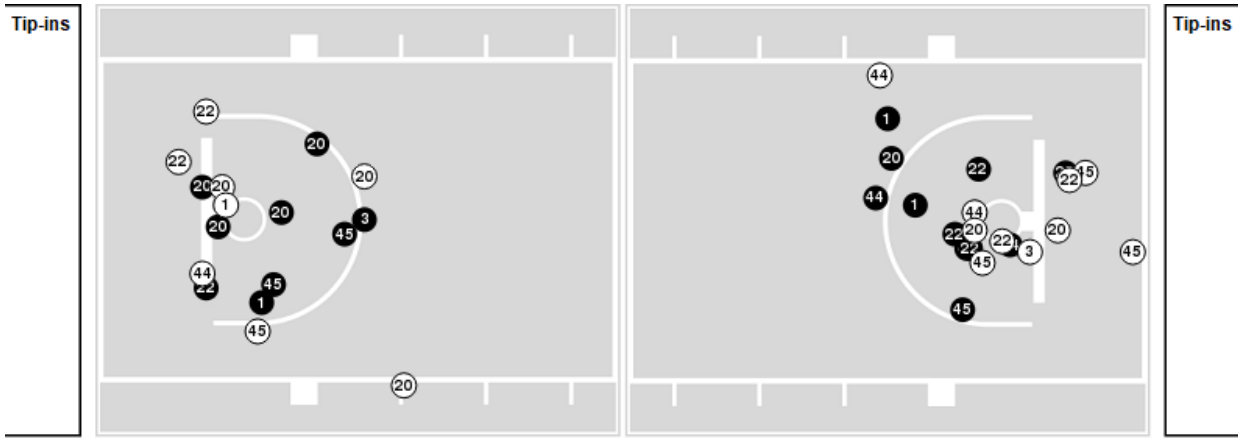

Players => AllFG Types=>AllResults=>All
Iowa

All Field Goals

Blow Up Chart

● Made ○ Missed N - Player Number

Iowa	M/A	%
Field Goals	36/78	46
2 Points	24/45	53
3 Points	12/33	36
Free Throws	9/10	90

Iowa	M/A	%
Points in the Paint	44 (22 / 39)	56
Fast Break Points	13 (6/6)	100
Second Chance Points	17 (7/13)	54
Effective FG%	54	