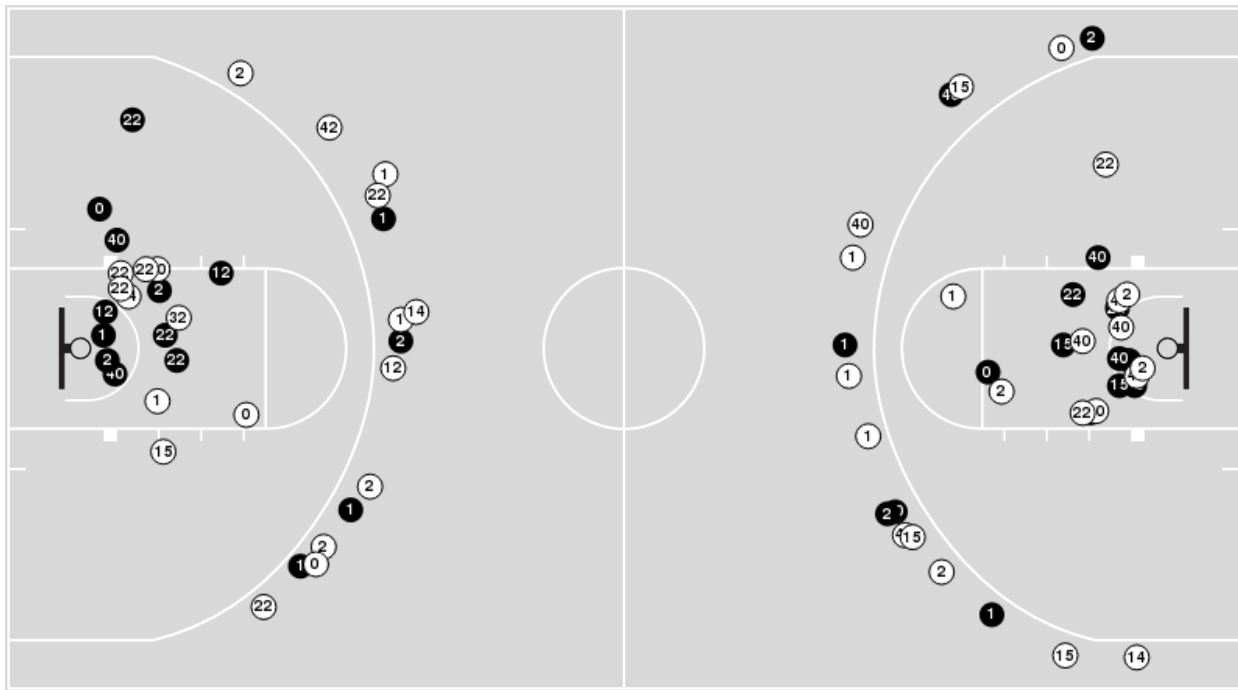

Iowa at Nebraska

02/11/24 Pinnacle Bank Arena, Lincoln
Nebraska Vs Iowa

Officials: Gina Cross, Jesse Dickerson, Mark Resch

Players => AllFG Types=>AllResults=>All

Nebraska

All Field Goals

Blow Up Chart

● Made ○ Missed N - Player Number