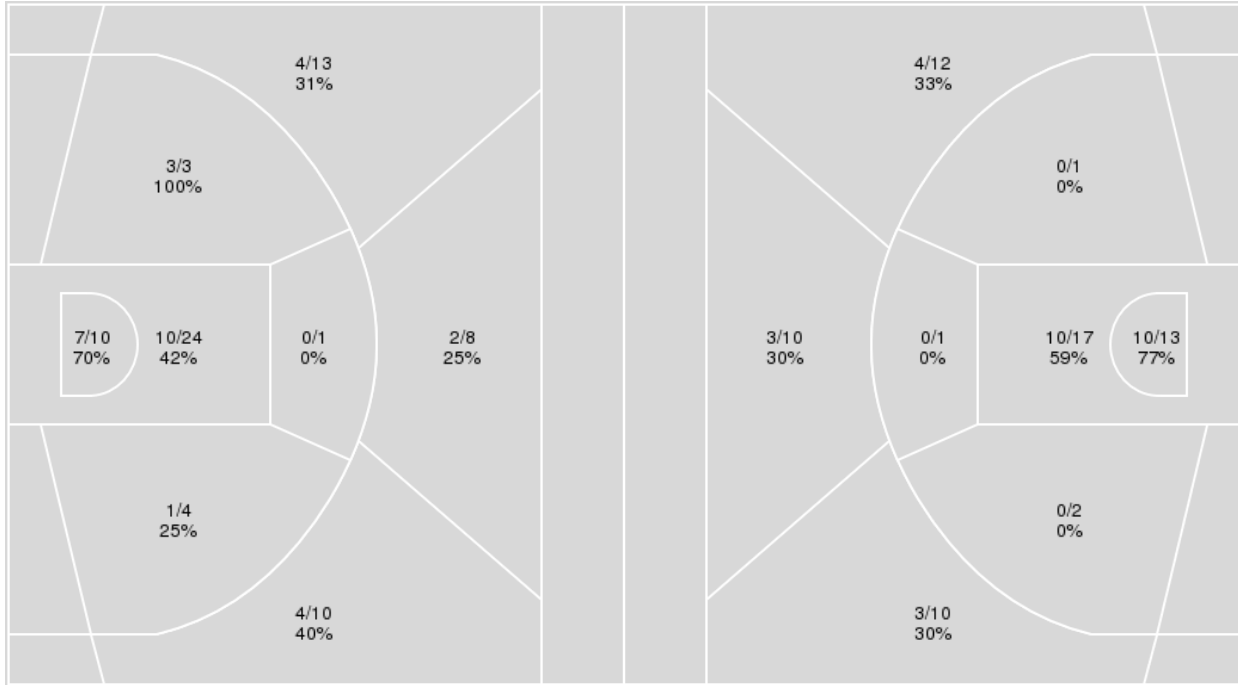

Nebraska

Iowa

Nebraska	M/A	%
Field Goals	31/73	42
2 Points	21/42	50
3 Points	10/31	32
Free Throws	10/14	71

Iowa	M/A	%
Field Goals	30/66	45
2 Points	20/34	59
3 Points	10/32	31
Free Throws	9/15	60

Iowa at Nebraska