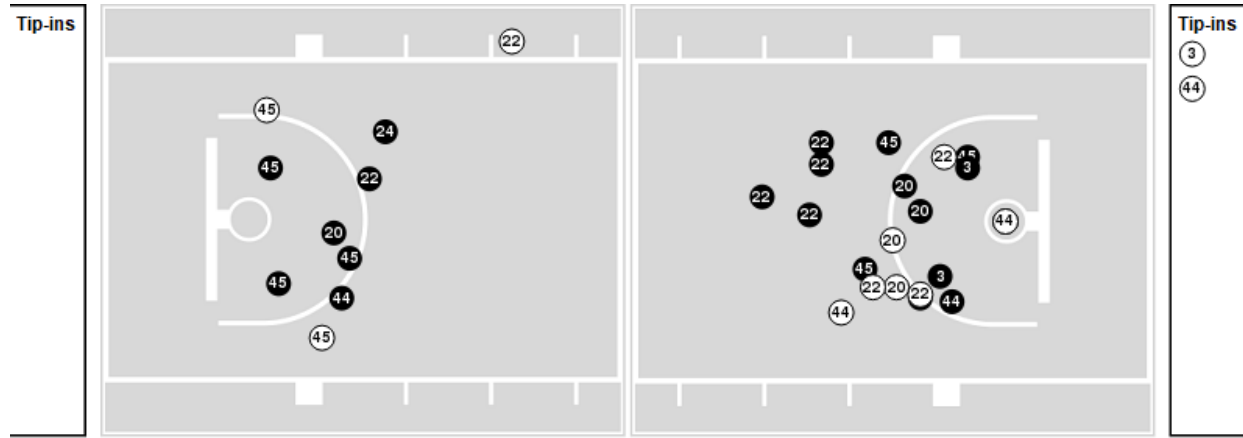

Iowa at Nebraska

02/11/24 Pinnacle Bank Arena, Lincoln
Nebraska Vs Iowa

Officials: Gina Cross, Jesse Dickerson, Mark Resch

Players => AllFG Types=>AllResults=>All

Iowa

All Field Goals

Blow Up Chart

● Made ○ Missed N - Player Number