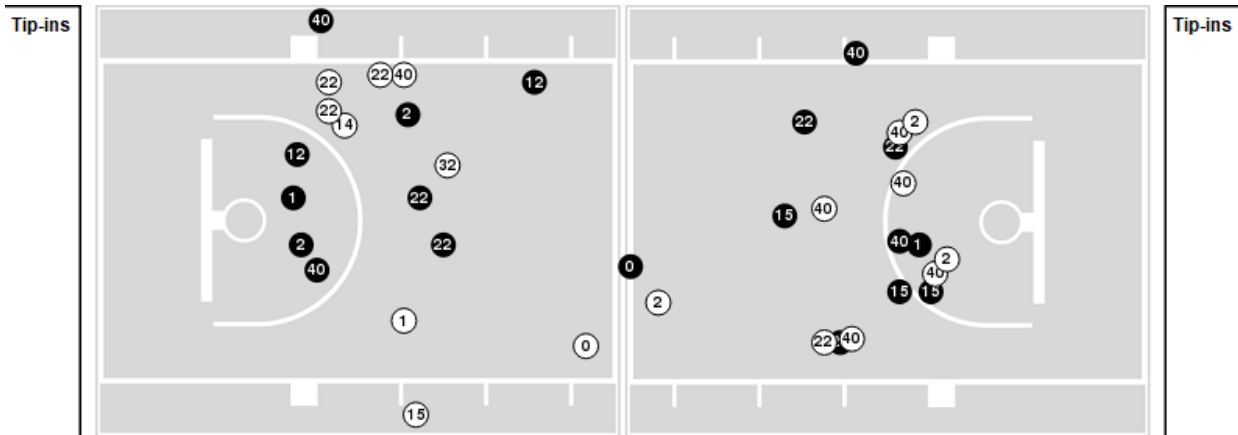

Iowa at Nebraska

02/11/24 Pinnacle Bank Arena, Lincoln
Nebraska Vs Iowa

Officials: Gina Cross, Jesse Dickerson, Mark Resch

Players => AllFG Types=>AllResults=>All

Nebraska

All Field Goals

Blow Up Chart

● Made ○ Missed N - Player Number