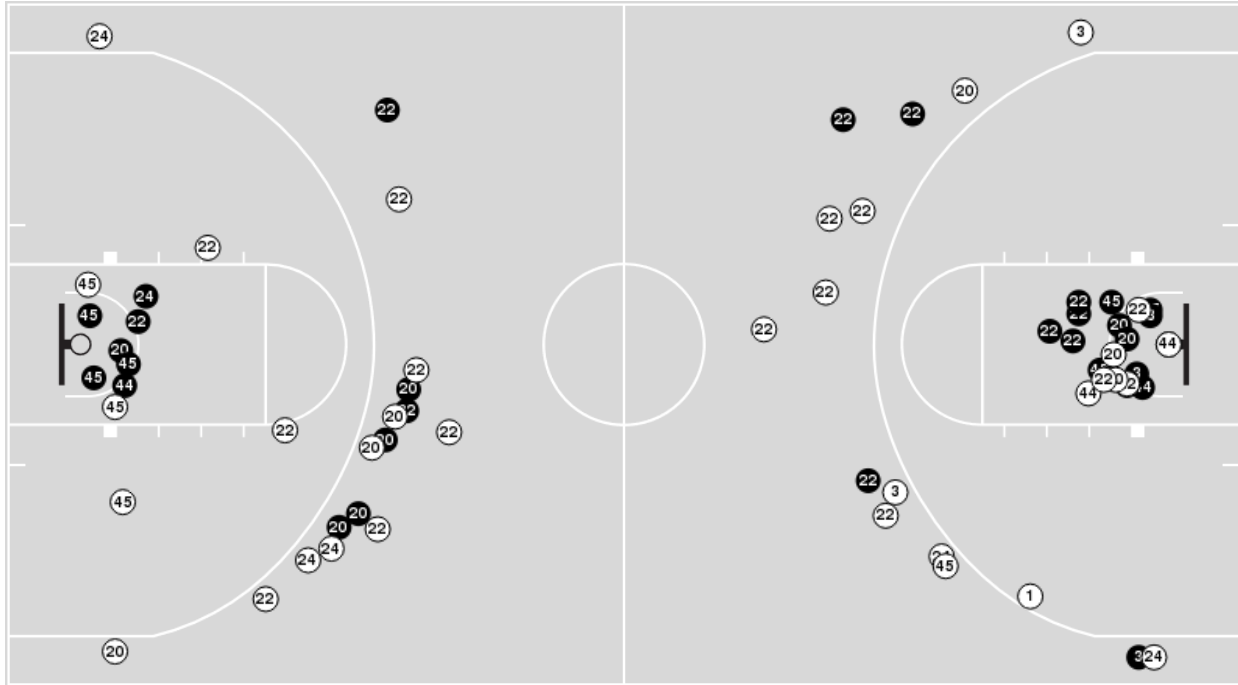

Iowa at Nebraska

02/11/24 Pinnacle Bank Arena, Lincoln
Nebraska Vs Iowa

Officials: Gina Cross, Jesse Dickerson, Mark Resch

Players => AllFG Types=>AllResults=>All

Iowa

All Field Goals

Blow Up Chart

● Made ○ Missed N - Player Number