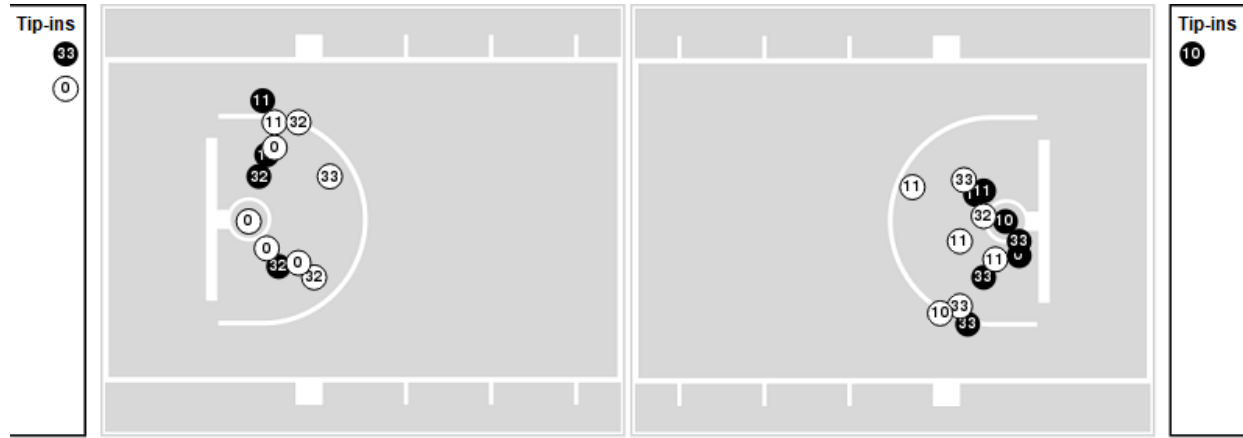

Blow Up Chart

● Made ○ Missed N - Player Number

West Virginia	M/A	%
Field Goals	21/62	34
2 Points	12/28	43
3 Points	9/34	26
Free Throws	3/5	60

West Virginia	M/A	%
Points in the Paint	24 (12 / 27)	44
Fast Break Points	13 (7/7)	100
Second Chance Points	9 (4/8)	50
Effective FG%	41