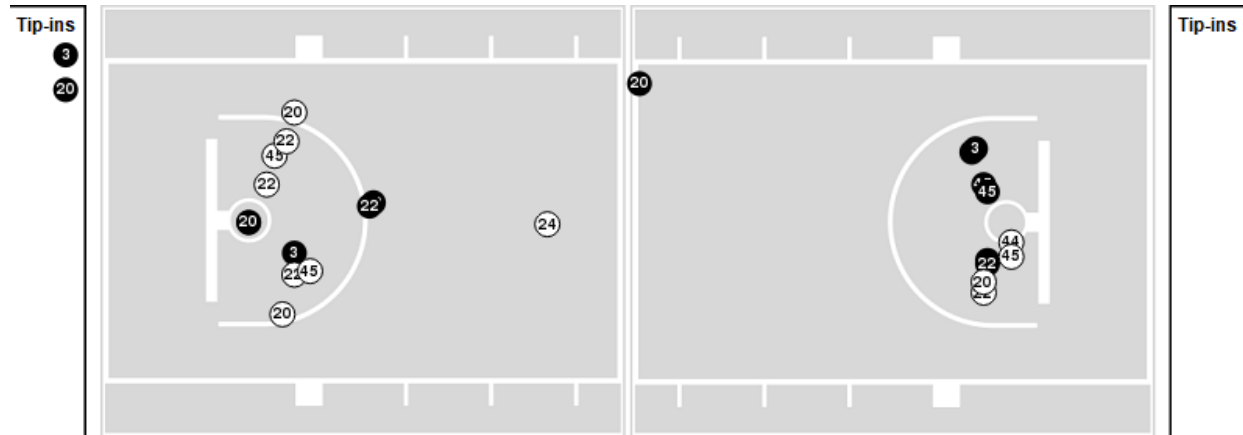

Blow Up Chart

● Made   ○ Missed   N - Player Number

Iowa	M/A	%
Field Goals	17/47	36
2 Points	12/25	48
3 Points	5/22	23
Free Throws	25/30	83

Iowa	M/A	%
Points in the Paint	24 (12 / 24)	50
Fast Break Points	6 (3/5)	60
Second Chance Points	9 (5/11)	45
Effective FG%	41