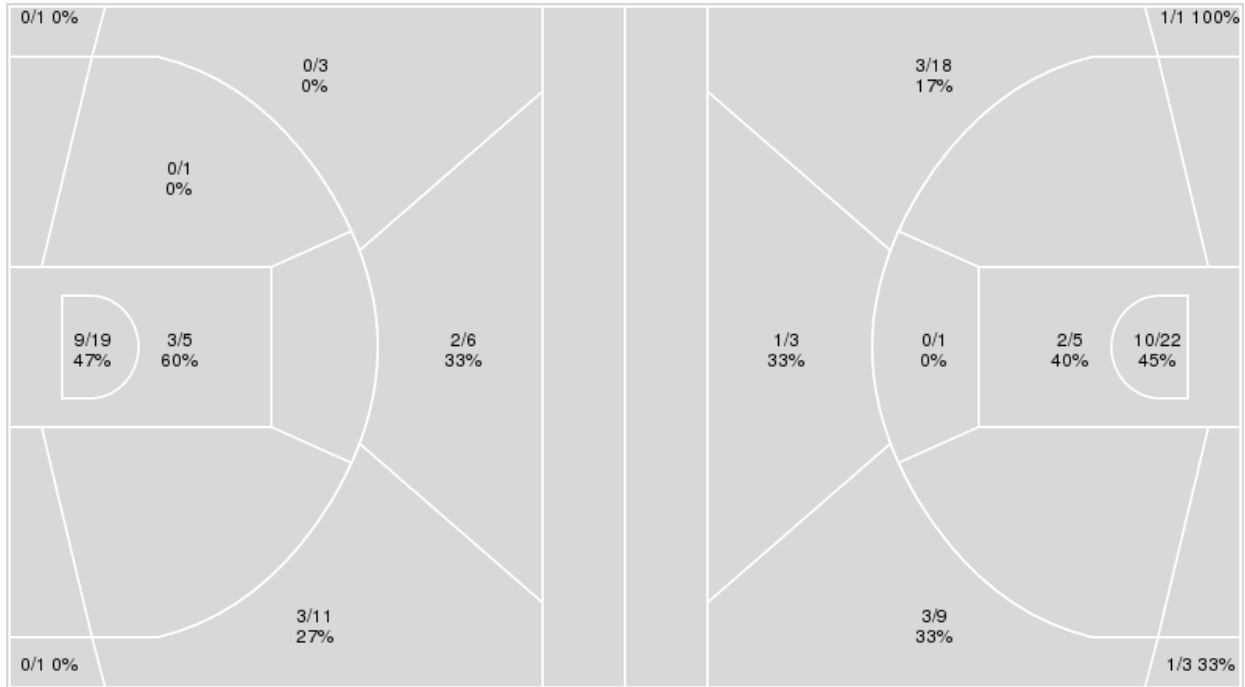

West Virginia at Iowa

03/25/24 Carver-Hawkeye Arena , Iowa City, Iowa

NCAA Division I Women's Basketball Championship - Second Round

Game Time: 7:15 PM

Game Duration: 2:11

Attendance: 14,324

Officials: Cameron Inouye, Kevin Pethel, Nykesha Thompson

{ Players => 1, 2, 3, 4, 13, 20, 22, 23, 24, 34, 35, 40, 44, 45; } FG
Types => All; Results => All;

{ Players => 00, 5, 8, 10, 11, 13, 14, 21, 22, 23, 24, 32, 33; } FG Types
=> All; Results => All;

Iowa

West Virginia

Iowa	M/A	%
Field Goals	17/47	36
2 Points	12/25	48
3 Points	5/22	23
Free Throws	25/30	83

West Virginia	M/A	%
Field Goals	21/62	34
2 Points	12/28	43
3 Points	9/34	26
Free Throws	3/5	60