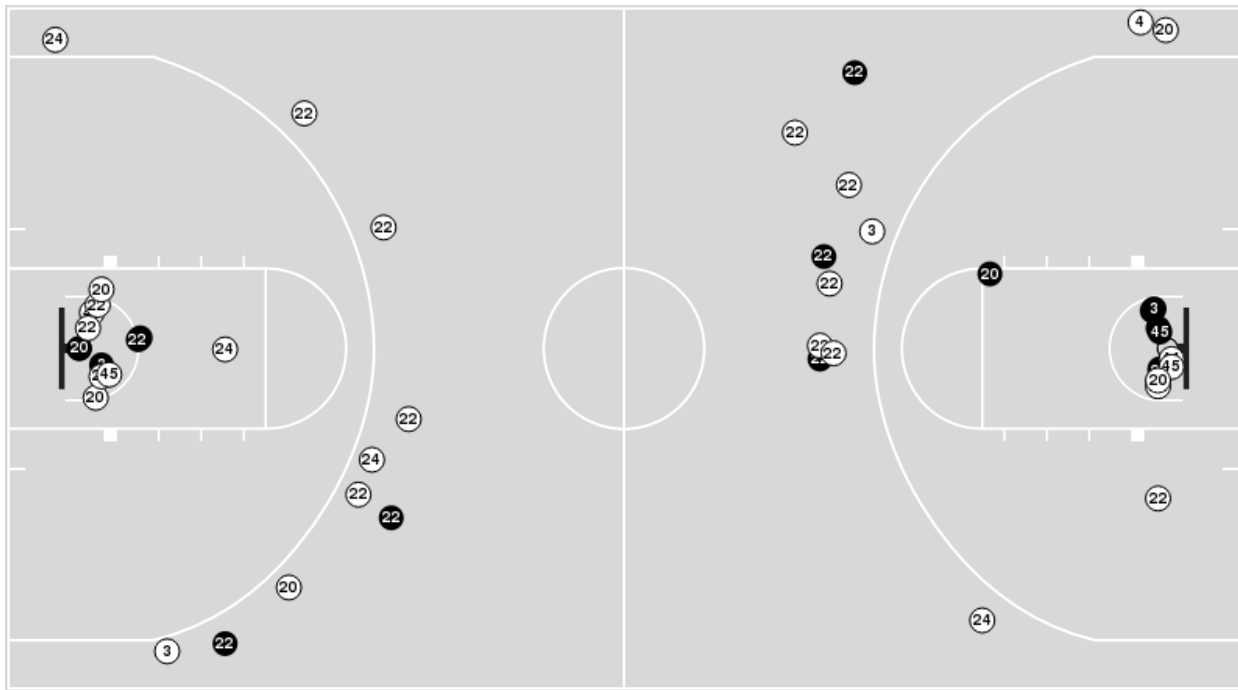

West Virginia at Iowa

03/25/24 Carver-Hawkeye Arena , Iowa City, Iowa

NCAA Division I Women's Basketball Championship - Second Round

Officials: Cameron Inouye, Kevin Pethel, Nykeshia Thompson

Players => 1, 2, 3, 4, 13, 20, 22, 23, 24, 34, 35, 40, 44, 45FG Types=>AllResults=>All

Iowa

All Field Goals