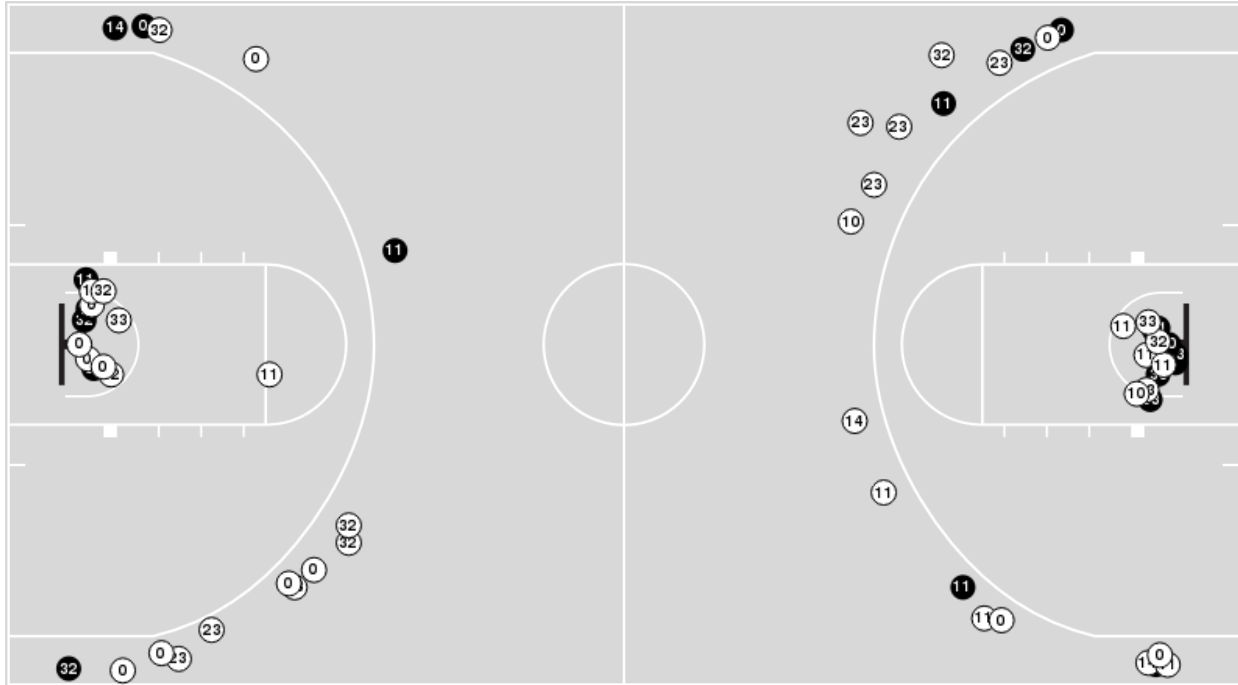

West Virginia at Iowa

03/25/24 Carver-Hawkeye Arena , Iowa City, Iowa

NCAA Division I Women's Basketball Championship - Second Round

Officials: Cameron Inouye, Kevin Pethel, Nykesha Thompson

Players => 00, 5, 8, 10, 11, 13, 14, 21, 22, 23, 24, 32, 33 FG Types=>All Results=>All

West Virginia

All Field Goals