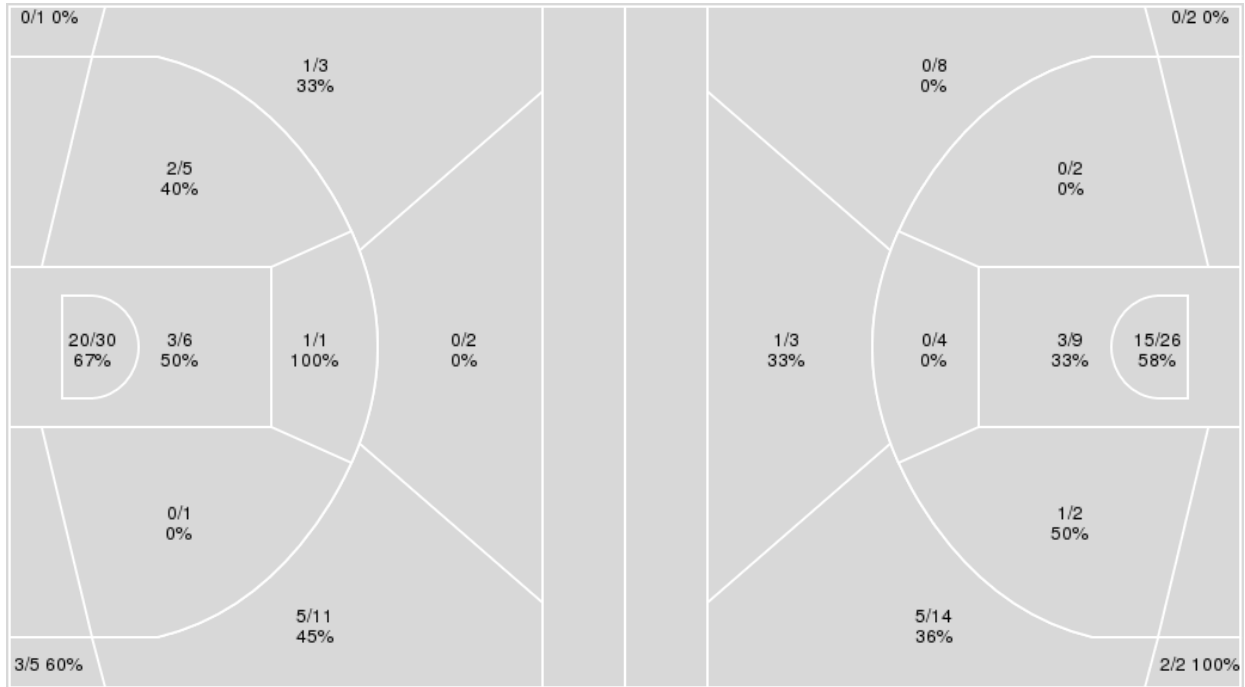

Colorado at Iowa

03/30/24 MVP Arena, Albany
2023-24 Women's Basketball

Officials: Dee Kantner, Timothy Daley, Kenneth Nash

{ Players => 1, 2, 3, 4, 13, 20, 22, 23, 24, 34, 35, 40, 44, 45; } FG
Types => All; Results => All;

{ Players => 00, 1, 2, 3, 4, 5, 11, 13, 15, 21, 22, 23, 24, 25, 31, 32, 45; }
FG Types => All; Results => All;

Iowa

Colorado

Iowa	M/A	%
Field Goals	35/65	54
2 Points	26/43	60
3 Points	9/22	41
Free Throws	10/13	77

Colorado	M/A	%
Field Goals	27/72	38
2 Points	19/43	44
3 Points	8/29	28
Free Throws	6/14	43