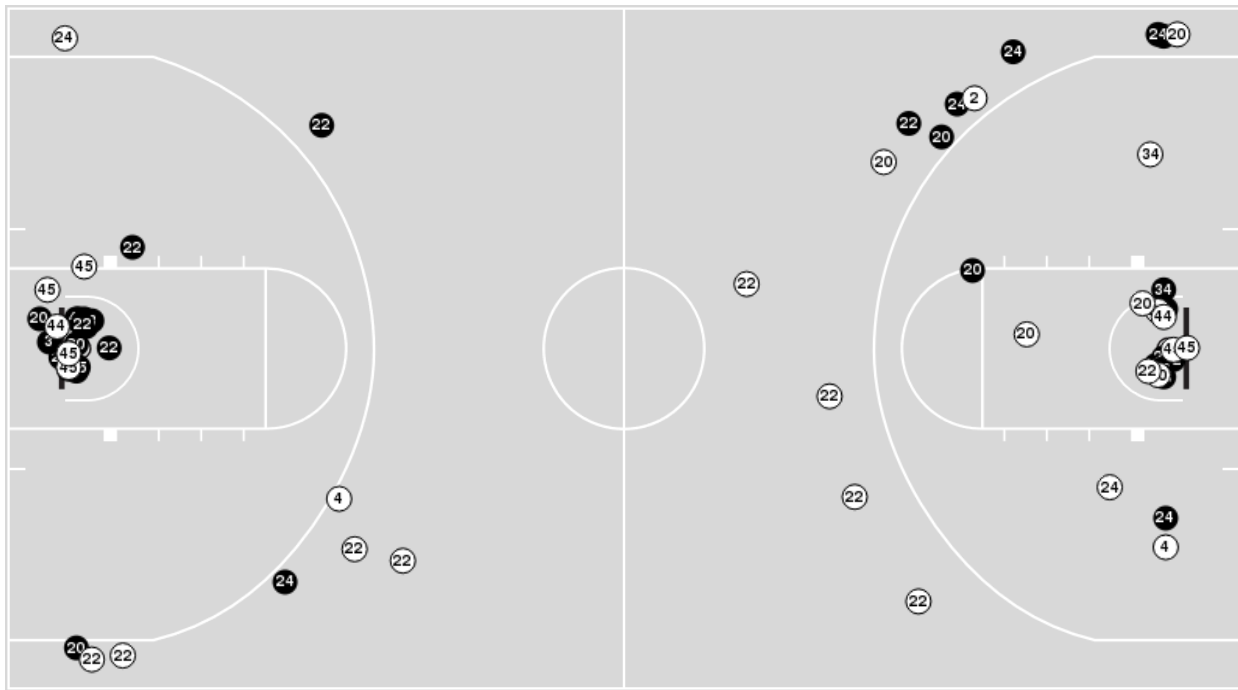

Colorado at Iowa

03/30/24 MVP Arena, Albany
2023-24 Women's Basketball

Officials: Dee Kantner, Timothy Daley, Kenneth Nash

Players => 1, 2, 3, 4, 13, 20, 22, 23, 24, 34, 35, 40, 44, 45 FG Types=>All Results=>All

Iowa

All Field Goals