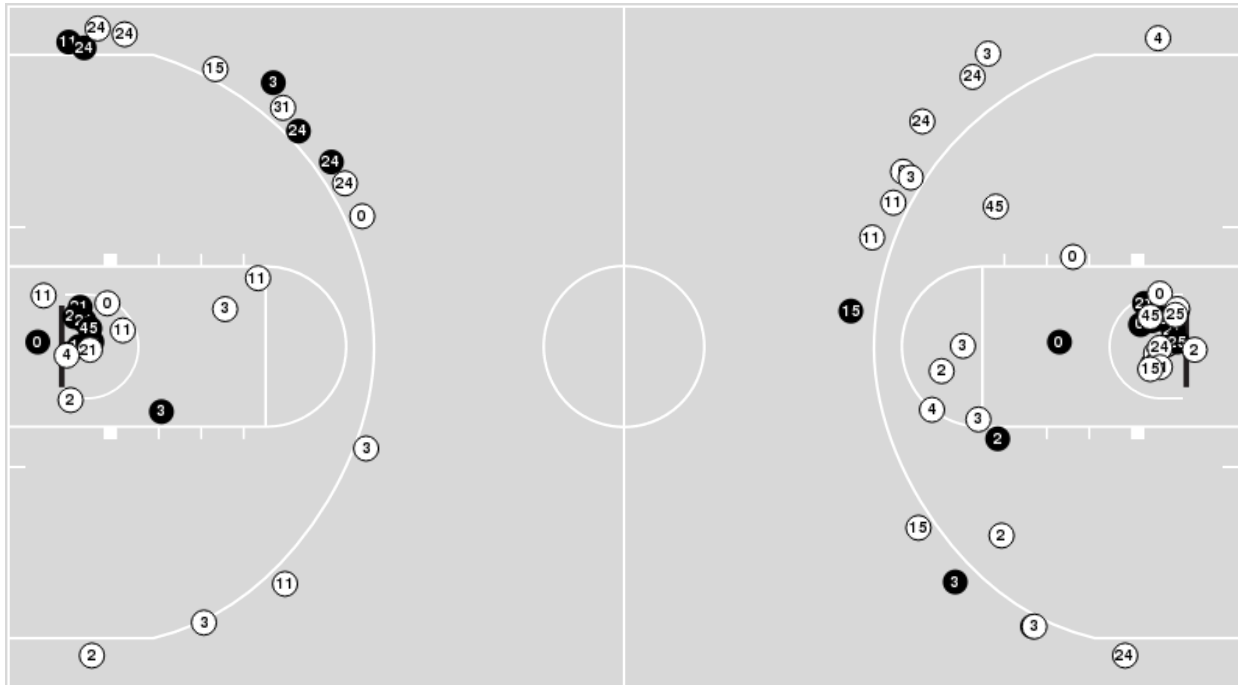

Colorado at Iowa

03/30/24 MVP Arena, Albany
2023-24 Women's Basketball

Officials: Dee Kantner, Timothy Daley, Kenneth Nash

Players => 00, 1, 2, 3, 4, 5, 11, 13, 15, 21, 22, 23, 24, 25, 31, 32, 45FG Types=>AllResults=>All

Colorado

All Field Goals