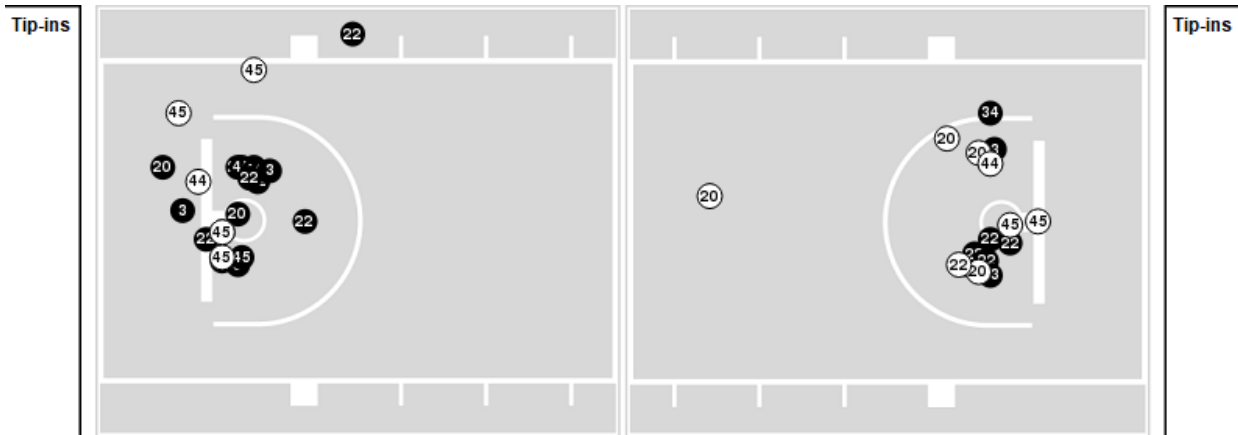

Blow Up Chart

● Made ○ Missed N - Player Number

Iowa	M/A	%
Field Goals	35/65	54
2 Points	26/43	60
3 Points	9/22	41
Free Throws	10/13	77

Iowa	M/A	%
Points in the Paint	46 (23 / 36)	64
Fast Break Points	10 (5/6)	83
Second Chance Points	13 (6/11)	55
Effective FG%	61