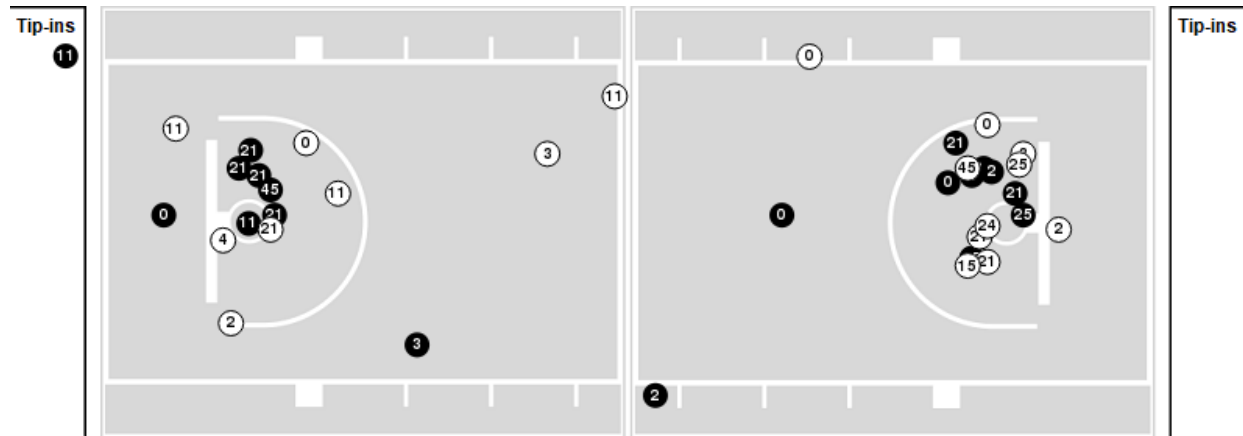

Blow Up Chart

● Made   ○ Missed   N - Player Number

Colorado	M/A	%
Field Goals	27/72	38
2 Points	19/43	44
3 Points	8/29	28
Free Throws	6/14	43

Colorado	M/A	%
Points in the Paint	36 (18 / 35)	51
Fast Break Points	11 (5/6)	83
Second Chance Points	12 (6/16)	38
Effective FG%	43