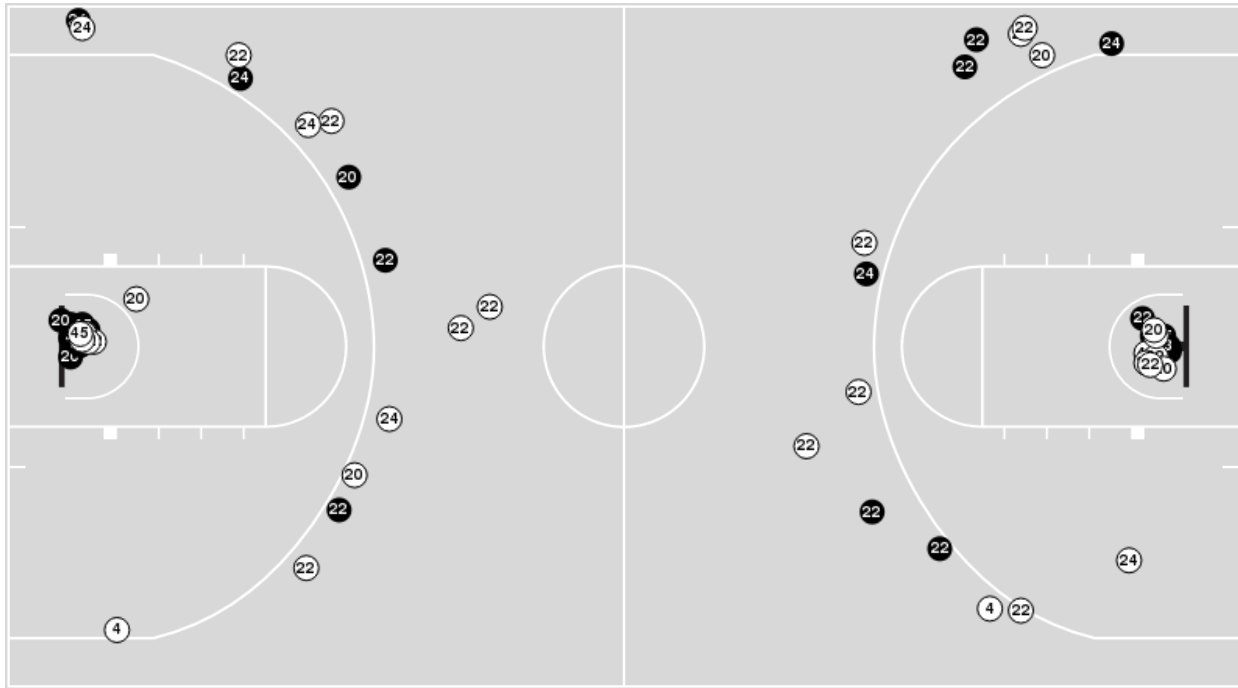

Officials: Gina Cross, Natasha Camy, Bruce Morris

Players => 1, 2, 3, 4, 13, 20, 22, 23, 24, 34, 35, 40, 44, 45FG Types=>AllResults=>All

#6 Iowa

All Field Goals