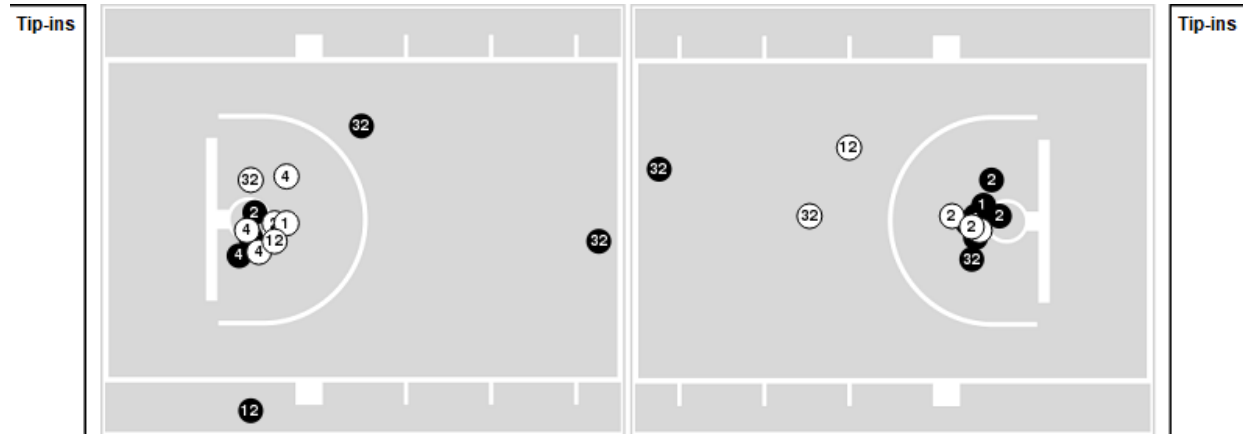

Officials: Gina Cross, Natasha Camy, Bruce Morris

Players => 0, 1, 2, 3, 4, 5, 11, 12, 14, 15, 20, 22, 23, 32, 54 FG Types=>All Results=>All

#2 Ohio St.

All Field Goals

Blow Up Chart

● Made ○ Missed N - Player Number