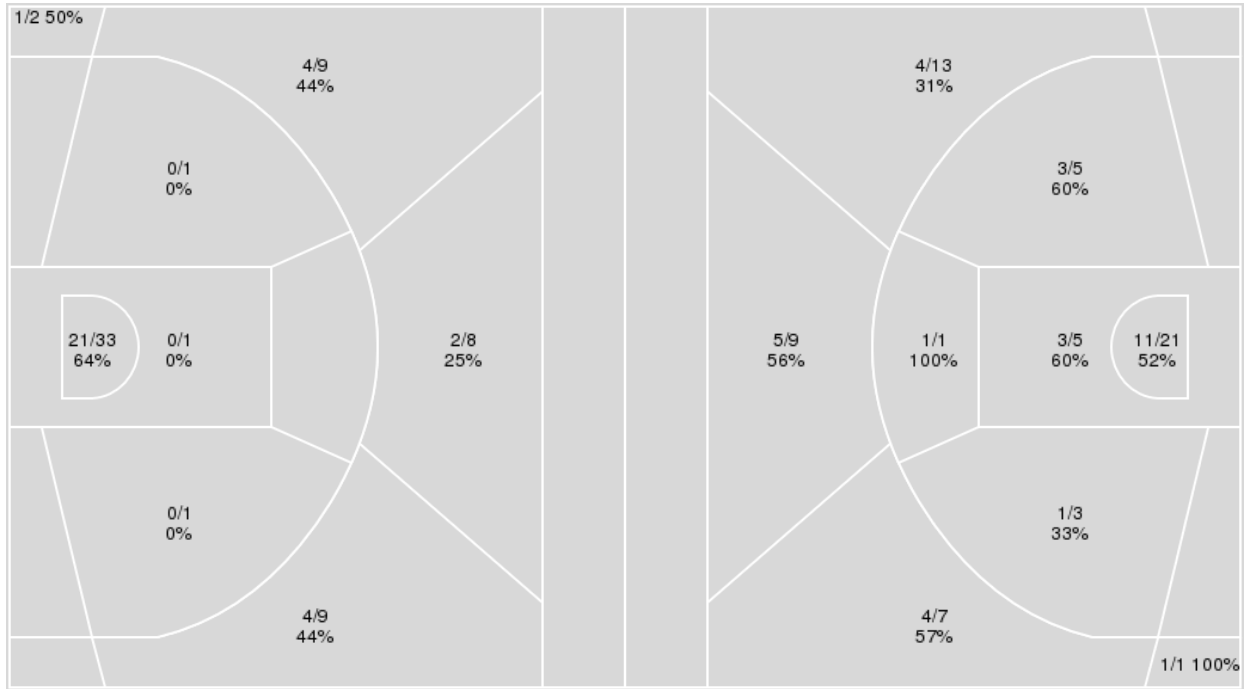

Officials: Gina Cross, Natasha Camy, Bruce Morris

{ Players => 1, 2, 3, 4, 13, 20, 22, 23, 24, 34, 35, 40, 44, 45; } FG
Types => All; Results => All;

{ Players => 0, 1, 2, 3, 4, 5, 11, 12, 14, 15, 20, 22, 23, 32, 54; } FG
Types => All; Results => All;

#6 Iowa

#2 Ohio St.

#6 Iowa	M/A	%
Field Goals	32/64	50
2 Points	21/36	58
3 Points	11/28	39
Free Throws	18/23	78

#2 Ohio St.	M/A	%
Field Goals	33/65	51
2 Points	19/35	54
3 Points	14/30	47
Free Throws	3/8	38