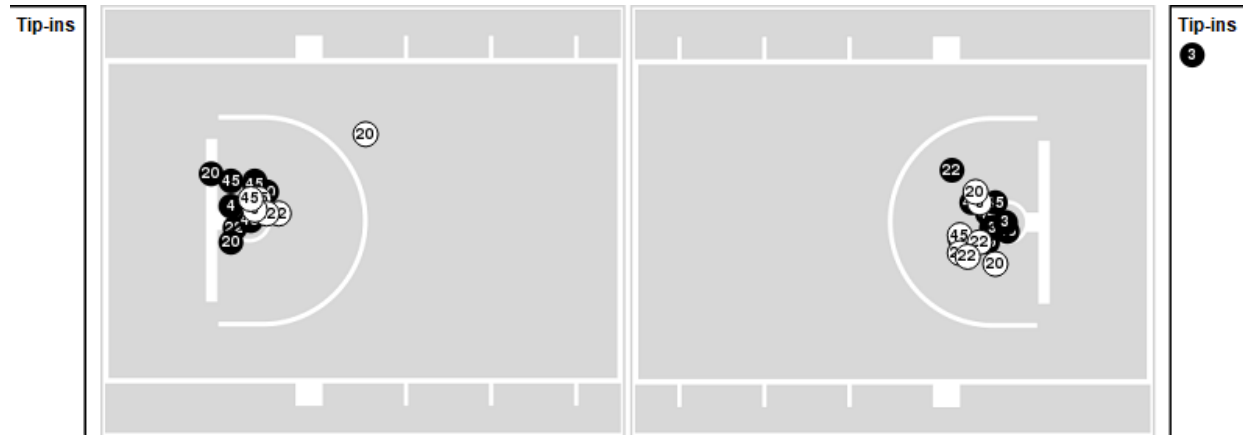

Officials: Gina Cross, Natasha Camy, Bruce Morris

Players => 1, 2, 3, 4, 13, 20, 22, 23, 24, 34, 35, 40, 44, 45FG Types=>AllResults=>All

#6 Iowa

All Field Goals

Blow Up Chart

● Made ○ Missed N - Player Number