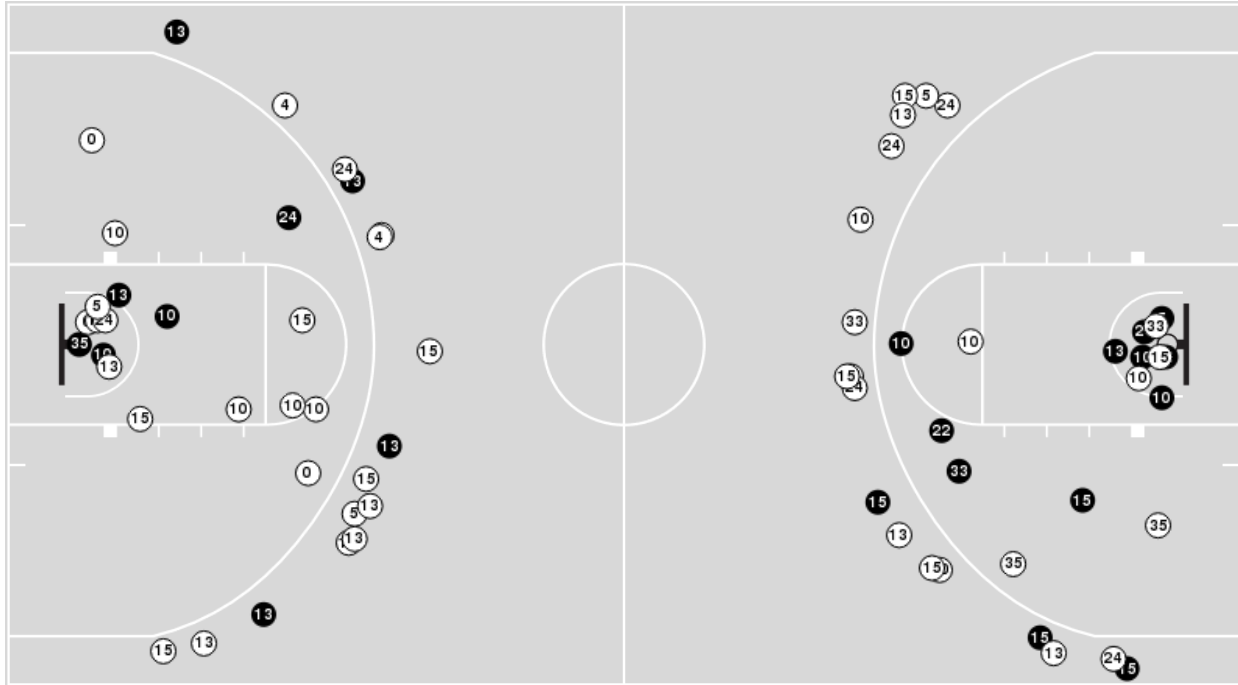

Holy Cross at Iowa

03/23/24 Carver-Hawkeye Arena, Iowa City, Iowa
NCAA Division I Women's Basketball Championship - First Round

Game Time: 2:11 PM
Game Duration: 1:58
Attendance: 14,324

Officials: Kevin Pethel, Natosha Harris, Ryan Durham

Players => AllFG Types=>AllResults=>All

Holy Cross

All Field Goals