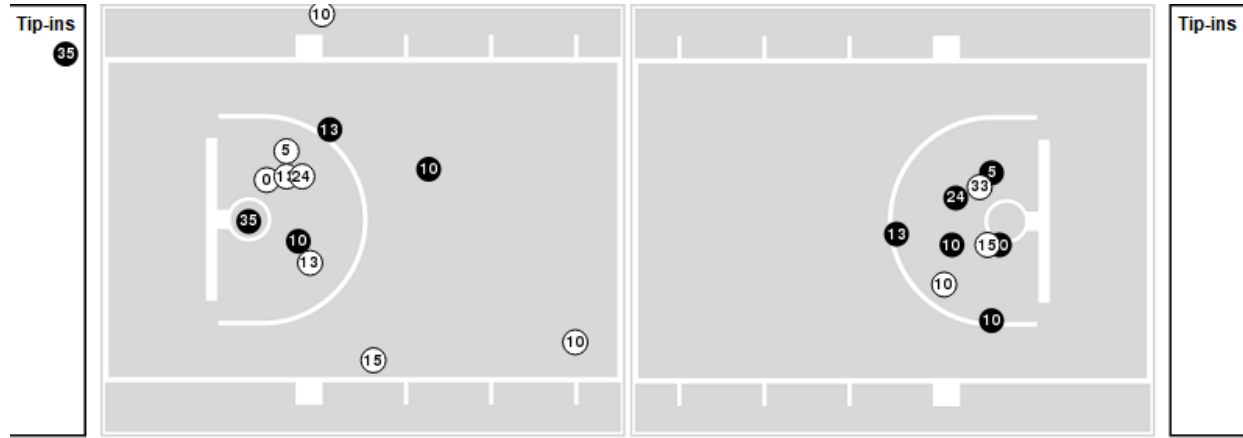

Blow Up Chart

● Made ○ Missed N - Player Number

Holy Cross	M/A	%
Field Goals	22/68	32
2 Points	15/34	44
3 Points	7/34	21
Free Throws	14/20	70

Holy Cross	M/A	%
Points in the Paint	20 (10 / 20)	50
Fast Break Points	3 (1/1)	100
Second Chance Points	9 (6/13)	46
Effective FG%	38