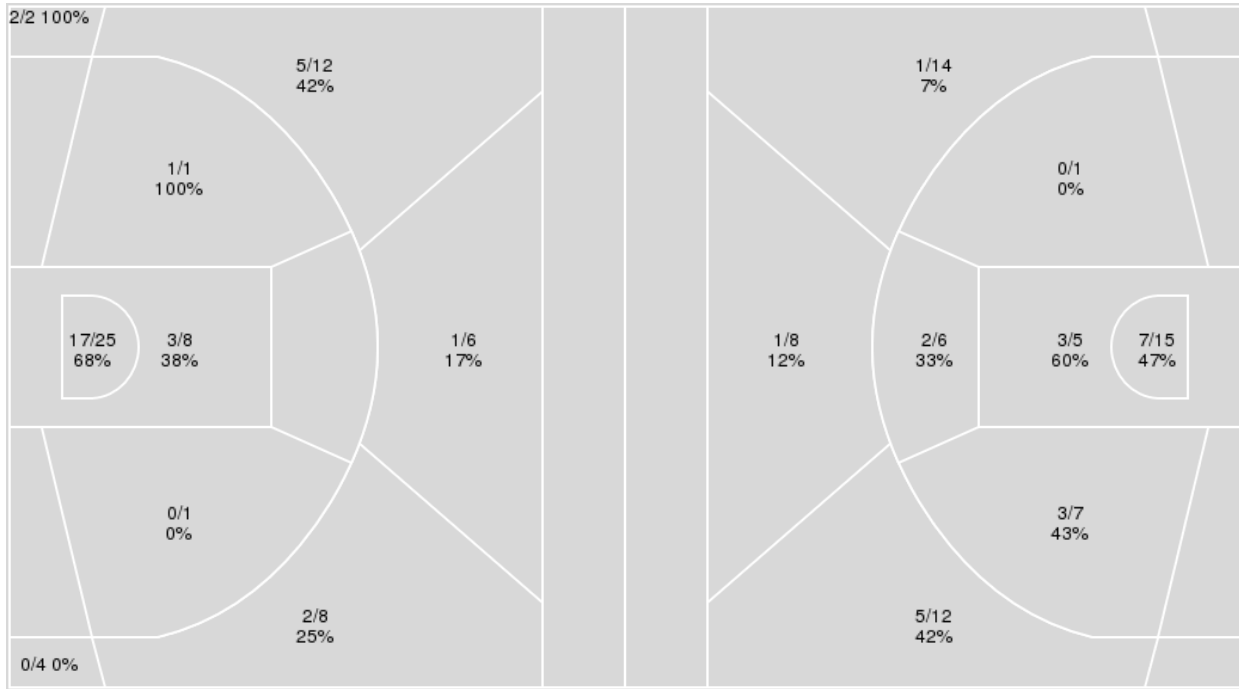

Holy Cross at Iowa

03/23/24 Carver-Hawkeye Arena , Iowa City, Iowa
NCAA Division I Women's Basketball Championship - First Round

Game Time: 2:11 PM
Game Duration: 1:58
Attendance: 14,324

Officials: Kevin Pethel, Natosha Harris, Ryan Durham

{ Players => 1, 2, 3, 4, 13, 20, 22, 23, 24, 34, 35, 40, 44, 45; } FG
Types => All; Results => All;

{ Players => All; } FG Types => All; Results => All;

Iowa

Holy Cross

Iowa	M/A	%
Field Goals	31/67	46
2 Points	21/35	60
3 Points	10/32	31
Free Throws	19/27	70

Holy Cross	M/A	%
Field Goals	22/68	32
2 Points	15/34	44
3 Points	7/34	21
Free Throws	14/20	70