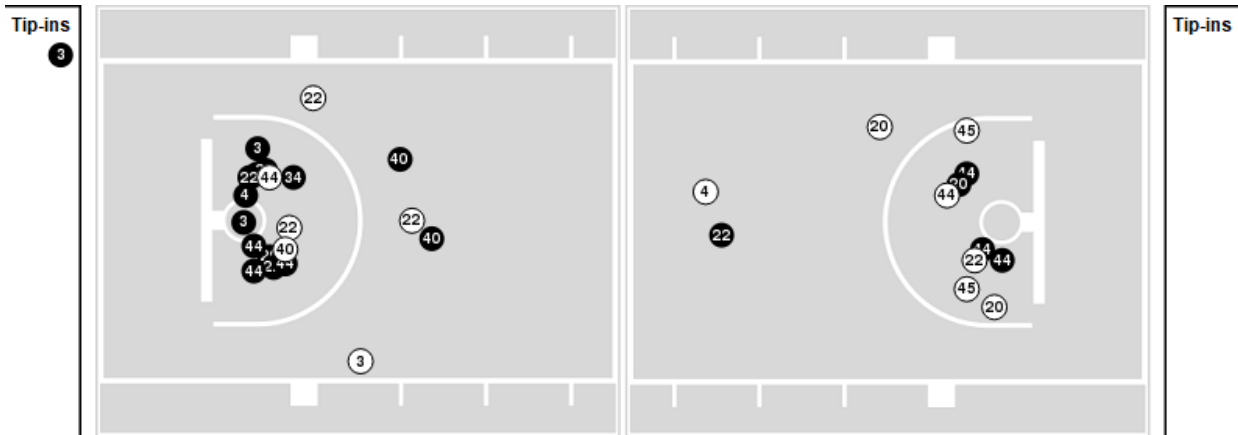

Blow Up Chart

● Made ○ Missed N - Player Number

Iowa	M/A	%
Field Goals	31/67	46
2 Points	21/35	60
3 Points	10/32	31
Free Throws	19/27	70

Iowa	M/A	%
Points in the Paint	40 (20 / 33)	61
Fast Break Points	13 (6/7)	86
Second Chance Points	16 (7/15)	47
Effective FG%	54