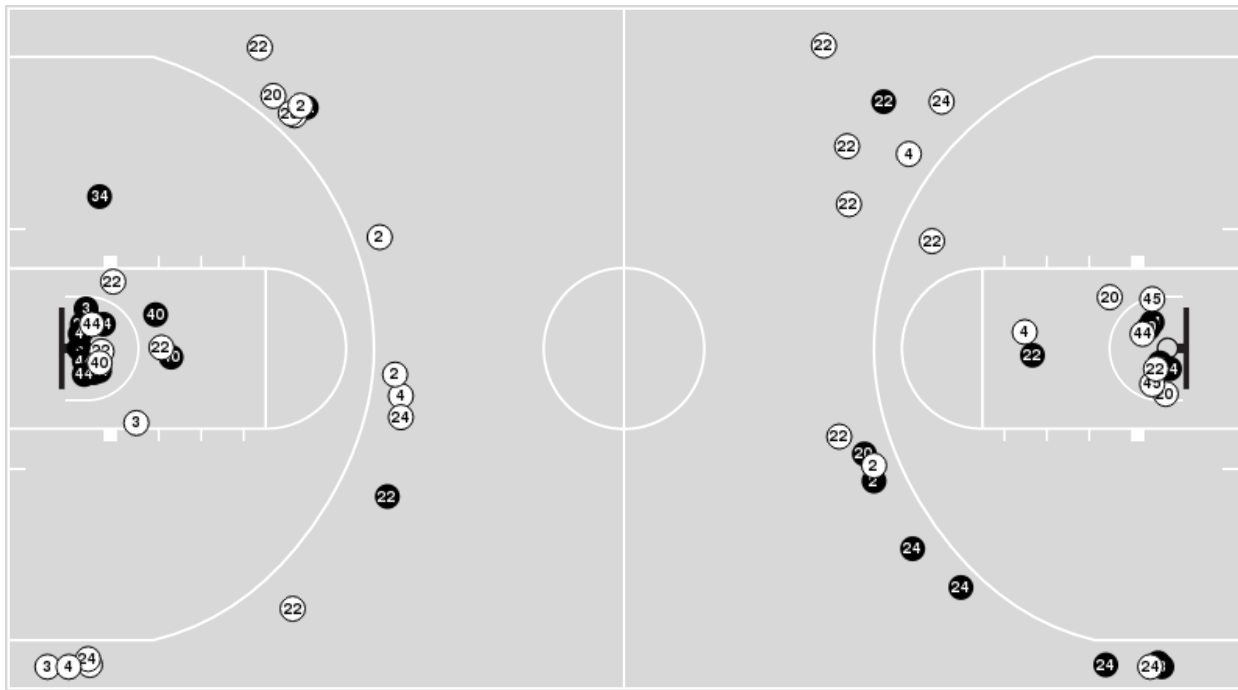

Holy Cross at Iowa

03/23/24 Carver-Hawkeye Arena , Iowa City, Iowa
NCAA Division I Women's Basketball Championship - First Round

Game Time: 2:11 PM
Game Duration: 1:58
Attendance: 14,324

Officials: Kevin Pethel, Natosha Harris, Ryan Durham

Players => 1, 2, 3, 4, 13, 20, 22, 23, 24, 34, 35, 40, 44, 45FG Types=>AllResults=>All

Iowa

All Field Goals