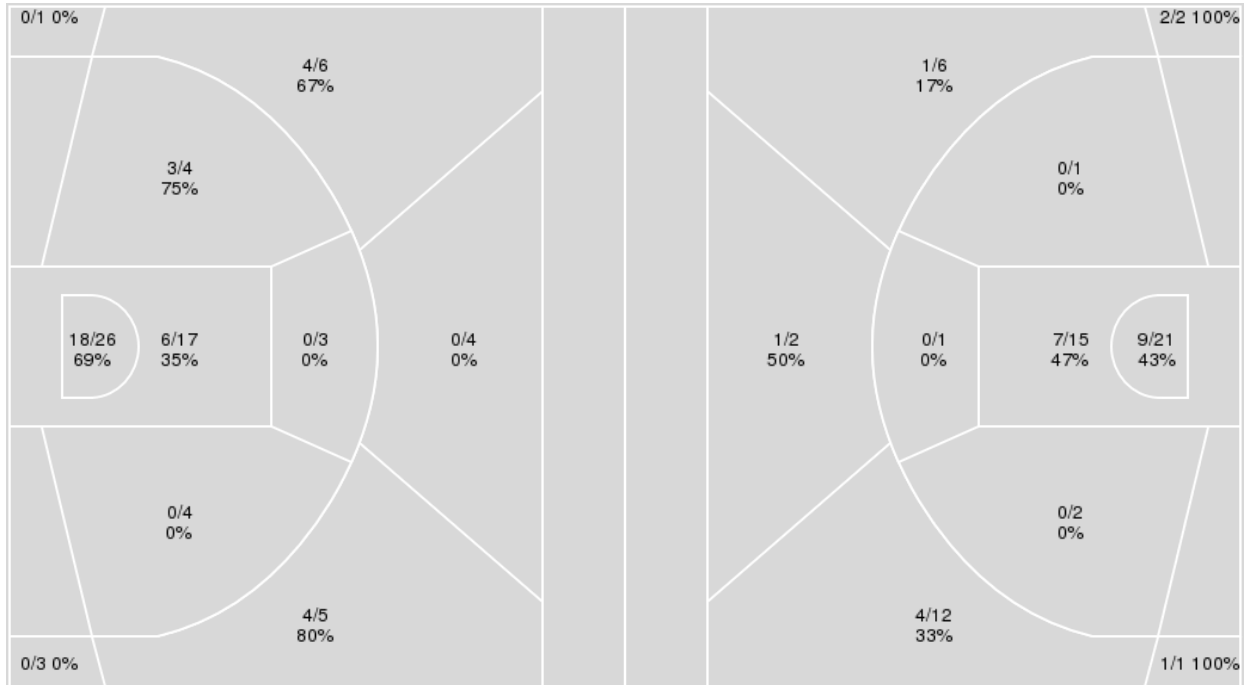

Iowa at South Carolina

04/07/24 Rocket Mortgage FieldHouse, Cleveland, Ohio

NCAA Division I Women's Basketball Championship - National Championship

Game Time: 3:13 PM

Game Duration: 2:01

Attendance: 18,300

Officials: Brenda Pantoja, Joseph Vasily, Angelica Suffren

{ Players => All; } FG Types => All; Results => All;

{ Players => All; } FG Types => All; Results => All;

South Carolina

Iowa

South Carolina	M/A	%
Field Goals	35/73	48
2 Points	27/54	50
3 Points	8/19	42
Free Throws	9/17	53

Iowa	M/A	%
Field Goals	25/63	40
2 Points	16/40	40
3 Points	9/23	39
Free Throws	16/20	80