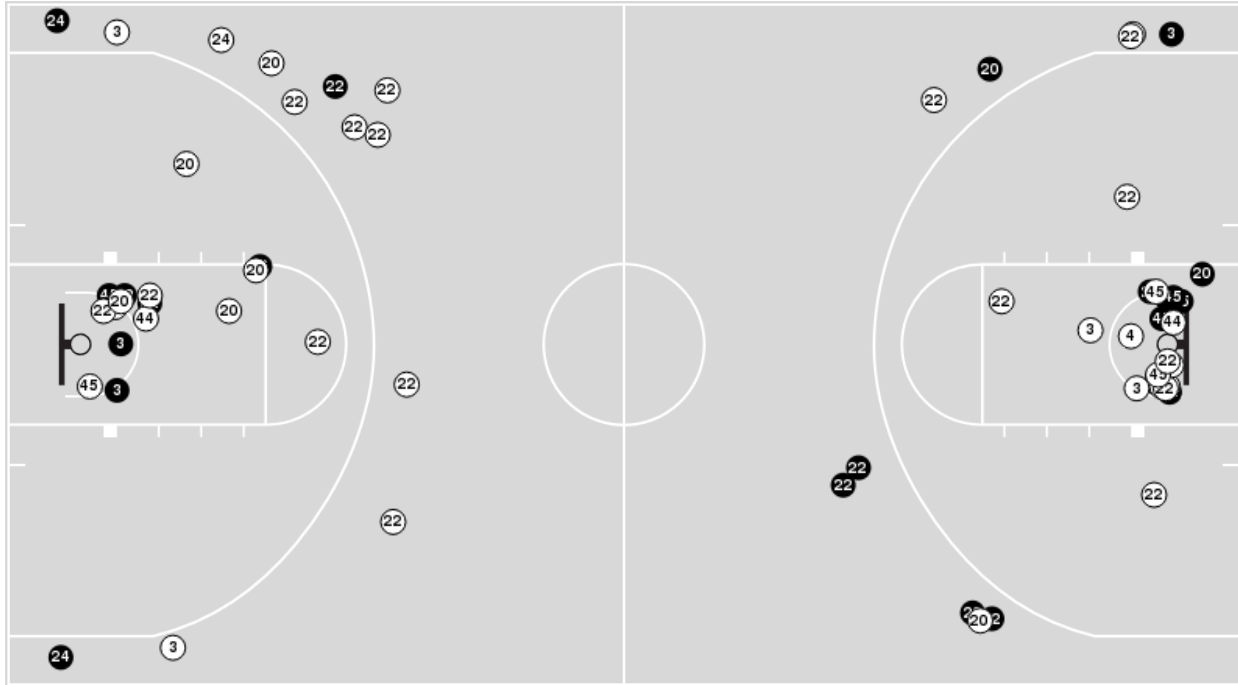

Iowa at South Carolina

04/07/24 Rocket Mortgage FieldHouse, Cleveland, Ohio
NCAA Division I Women's Basketball Championship - National Championship

Game Time: 3:13 PM
Game Duration: 2:01
Attendance: 18,300

Officials: Brenda Pantoja, Joseph Vasily, Angelica Suffren

Players => AllFG Types=>AllResults=>All

Iowa

All Field Goals