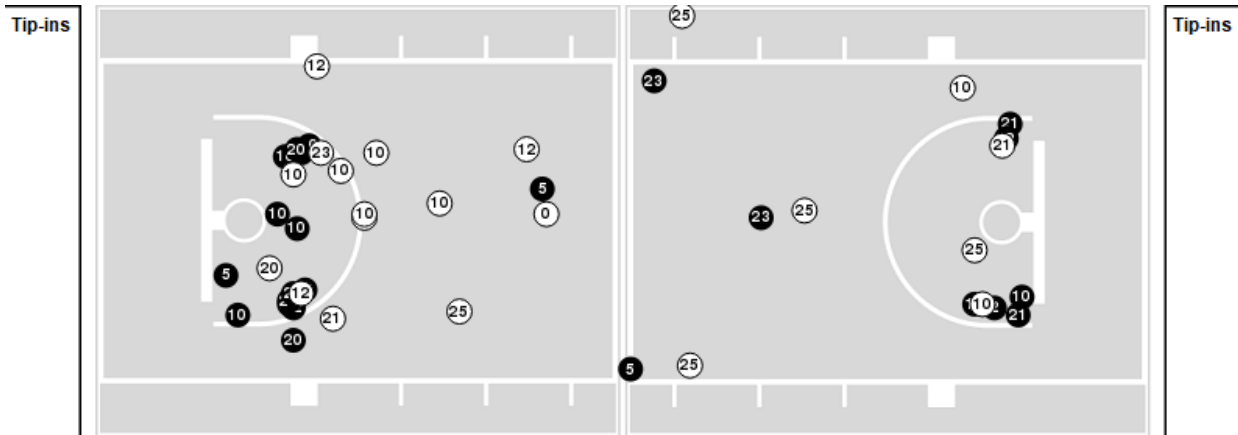

Game Time: 3:13 PM
 Game Duration: 2:01
 Attendance: 18,300

Officials: Brenda Pantoja, Joseph Vasily, Angelica Suffren

Players => AllFG Types=>AllResults=>All

South Carolina

All Field Goals

Blow Up Chart

● Made ○ Missed N - Player Number