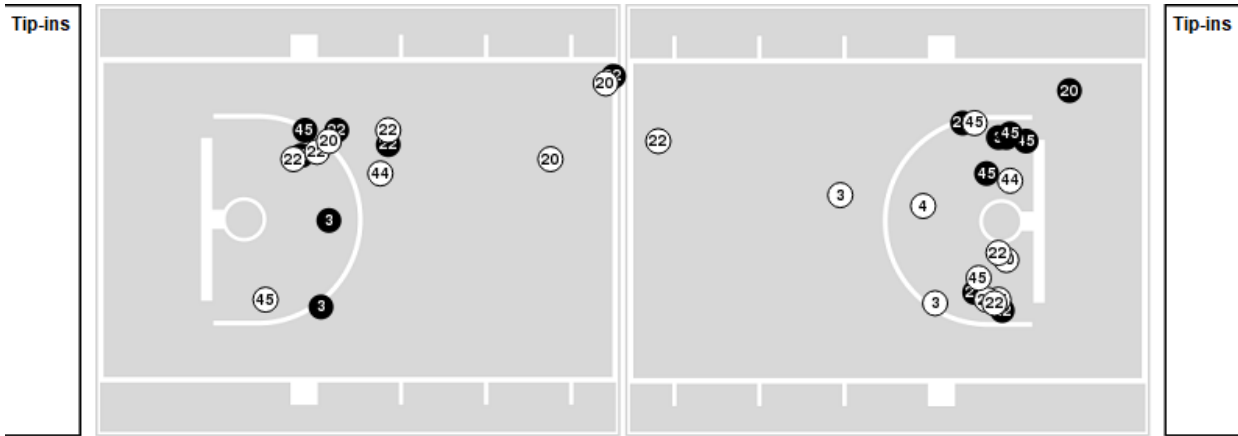

Blow Up Chart

● Made ○ Missed N - Player Number

Iowa	M/A	%
Field Goals	25/63	40
2 Points	16/40	40
3 Points	9/23	39
Free Throws	16/20	80

Iowa	M/A	%
Points in the Paint	32 (16 / 36)	44
Fast Break Points	10 (6/6)	100
Second Chance Points	16 (8/8)	100
Effective FG%	47