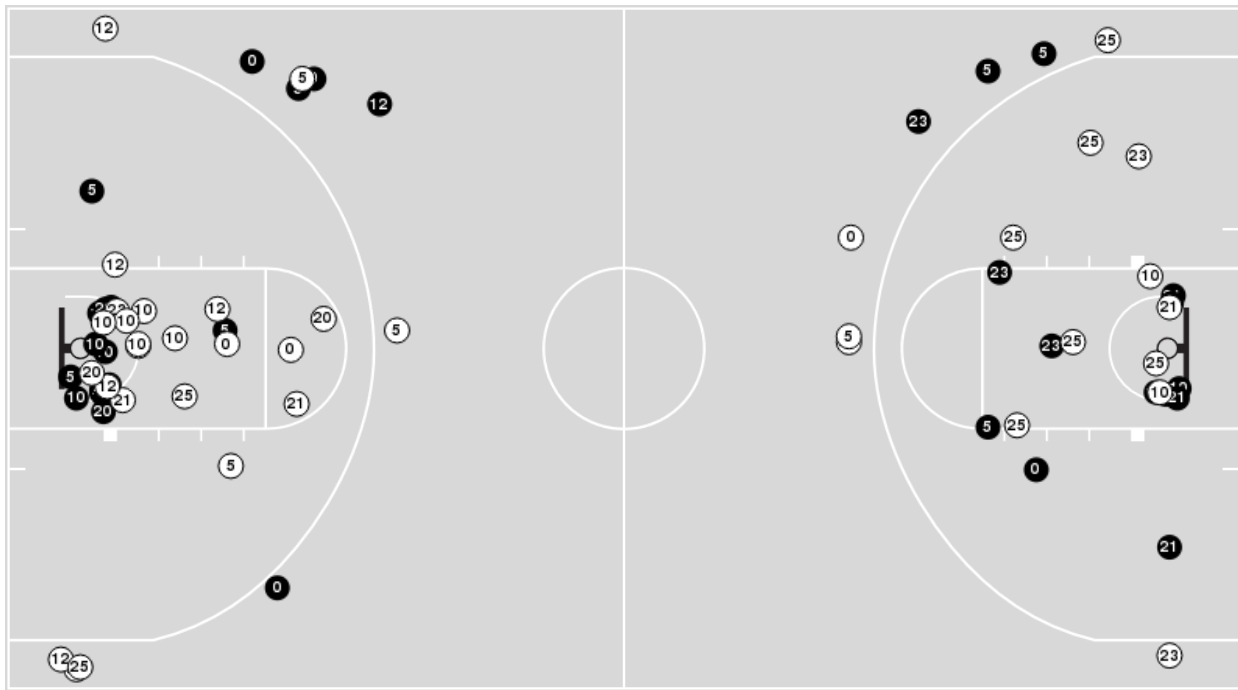

Iowa at South Carolina

04/07/24 Rocket Mortgage FieldHouse, Cleveland, Ohio
NCAA Division I Women's Basketball Championship - National Championship

Game Time: 3:13 PM
Game Duration: 2:01
Attendance: 18,300

Officials: Brenda Pantoja, Joseph Vasily, Angelica Suffren

Players => AllFG Types=>AllResults=>All

South Carolina

All Field Goals