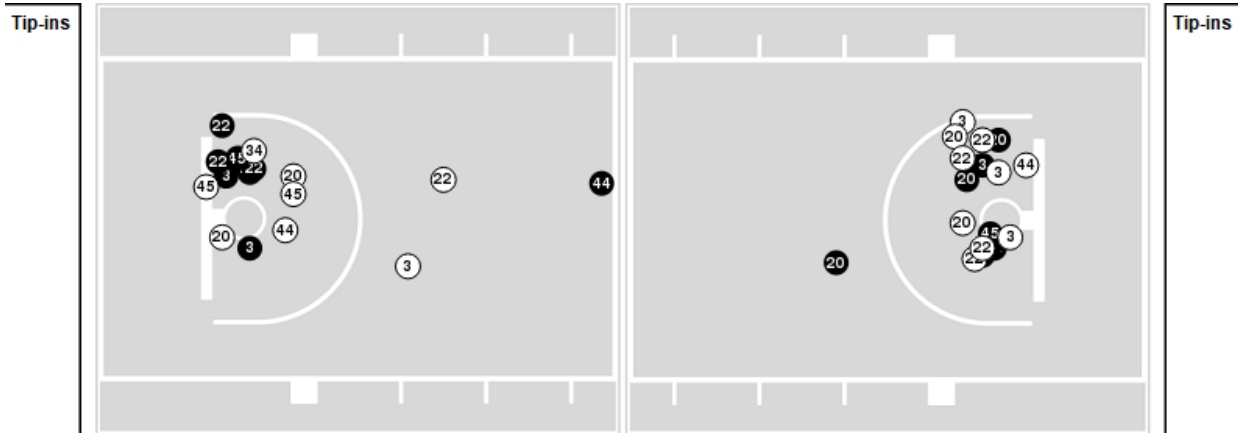

Blow Up Chart

● Made   ○ Missed   N - Player Number

Iowa	M/A	%
Field Goals	32/69	46
2 Points	19/38	50
3 Points	13/31	42
Free Throws	17/22	77

Iowa	M/A	%
Points in the Paint	36 (18 / 36)	50
Fast Break Points	6 (3/3)	100
Second Chance Points	5 (2/5)	40
Effective FG%	56