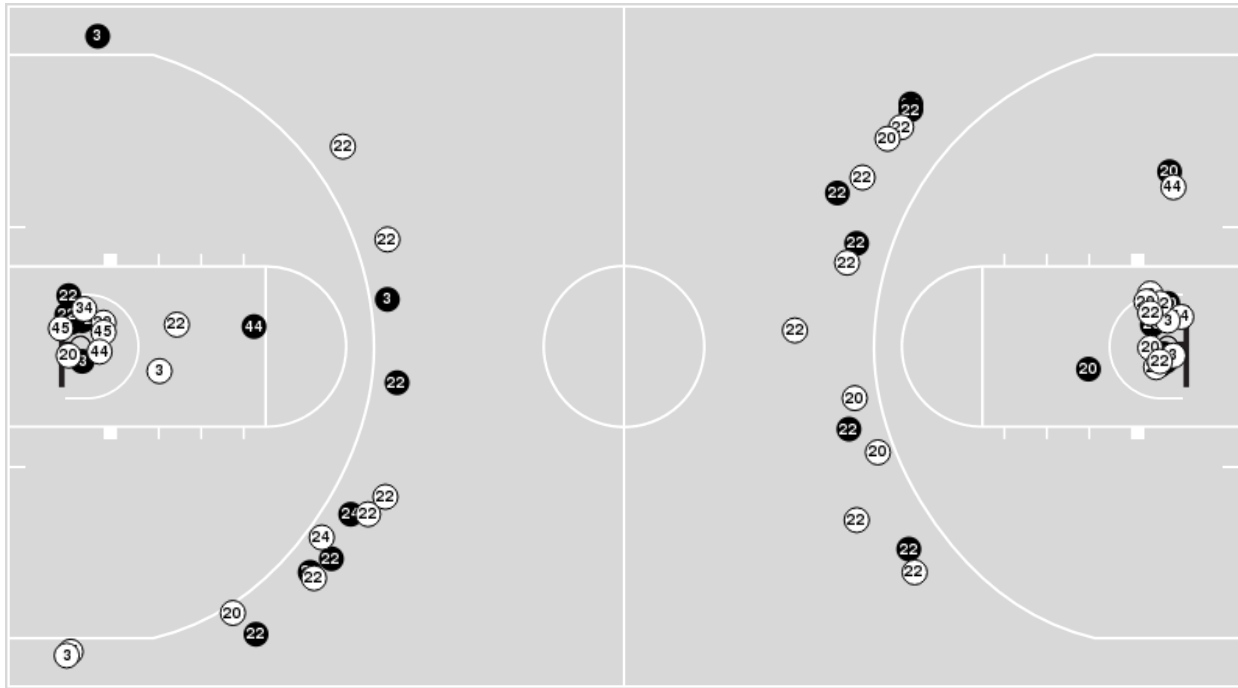

LSU at Iowa

04/01/24 MVP Arena, Albany
2023-24 Women's Basketball

Game Time: 7:15 PM
Game Duration: 2:13
Attendance: 13,888

Officials: Brenda Pantoja, Natasha Camy, Roy Gulbeyan

Players => 1, 2, 3, 4, 13, 20, 22, 23, 24, 34, 35, 40, 44, 45 FG Types=>All Results=>All

Iowa

All Field Goals