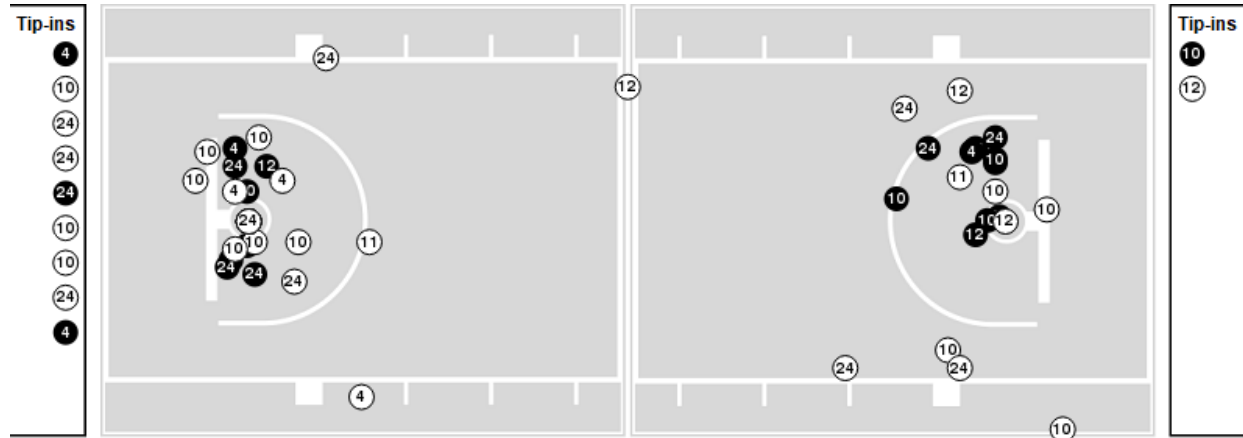

Blow Up Chart

● Made   ○ Missed   N - Player Number

LSU	M/A	%
Field Goals	34/88	39
2 Points	26/64	41
3 Points	8/24	33
Free Throws	11/17	65

LSU	M/A	%
Points in the Paint	44 (22 / 49)	45
Fast Break Points	11 (5/5)	100
Second Chance Points	14 (8/26)	31
Effective FG%	43