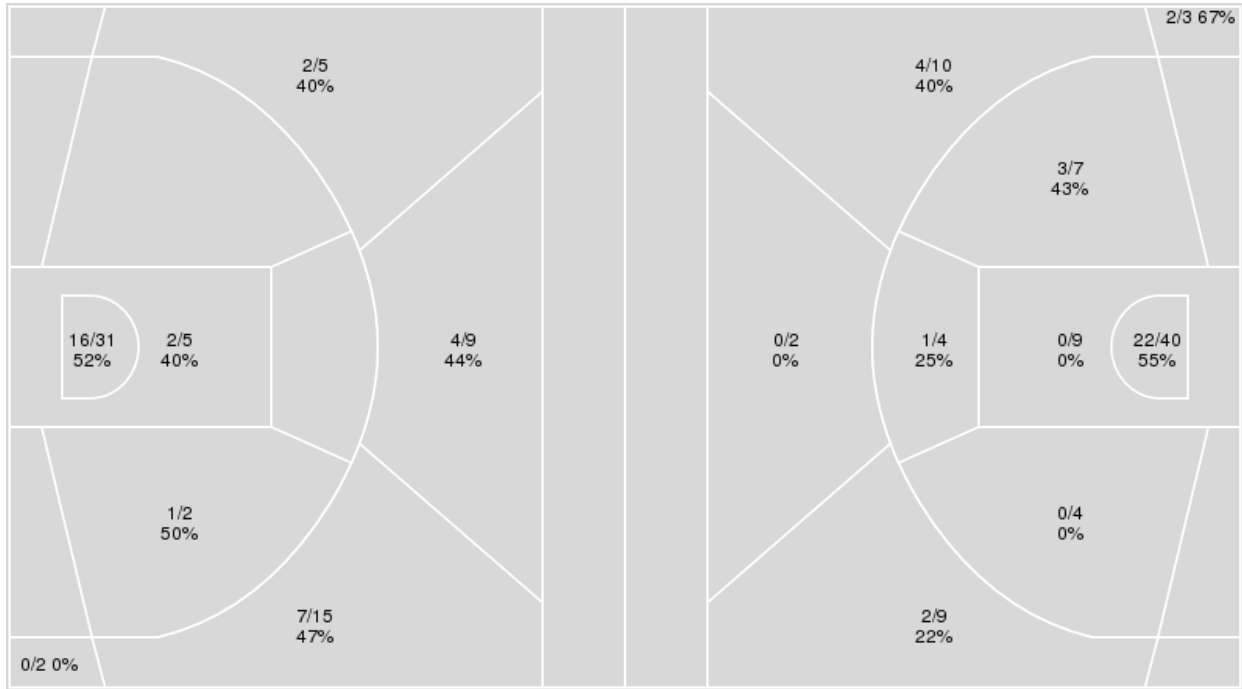

LSU at Iowa

04/01/24 MVP Arena, Albany
2023-24 Women's Basketball

Game Time: 7:15 PM
Game Duration: 2:13
Attendance: 13,888

Officials: Brenda Pantoja, Natasha Camy, Roy Gulbeyan

{ Players => 1, 2, 3, 4, 13, 20, 22, 23, 24, 34, 35, 40, 44, 45; } FG
Types => All; Results => All;

{ Players => 1, 2, 4, 5, 10, 11, 12, 13, 14, 20, 23, 24, 555; } FG Types
=> All; Results => All;

Iowa

LSU

Iowa	M/A	%
Field Goals	32/69	46
2 Points	19/38	50
3 Points	13/31	42
Free Throws	17/22	77

LSU	M/A	%
Field Goals	34/88	39
2 Points	26/64	41
3 Points	8/24	33
Free Throws	11/17	65