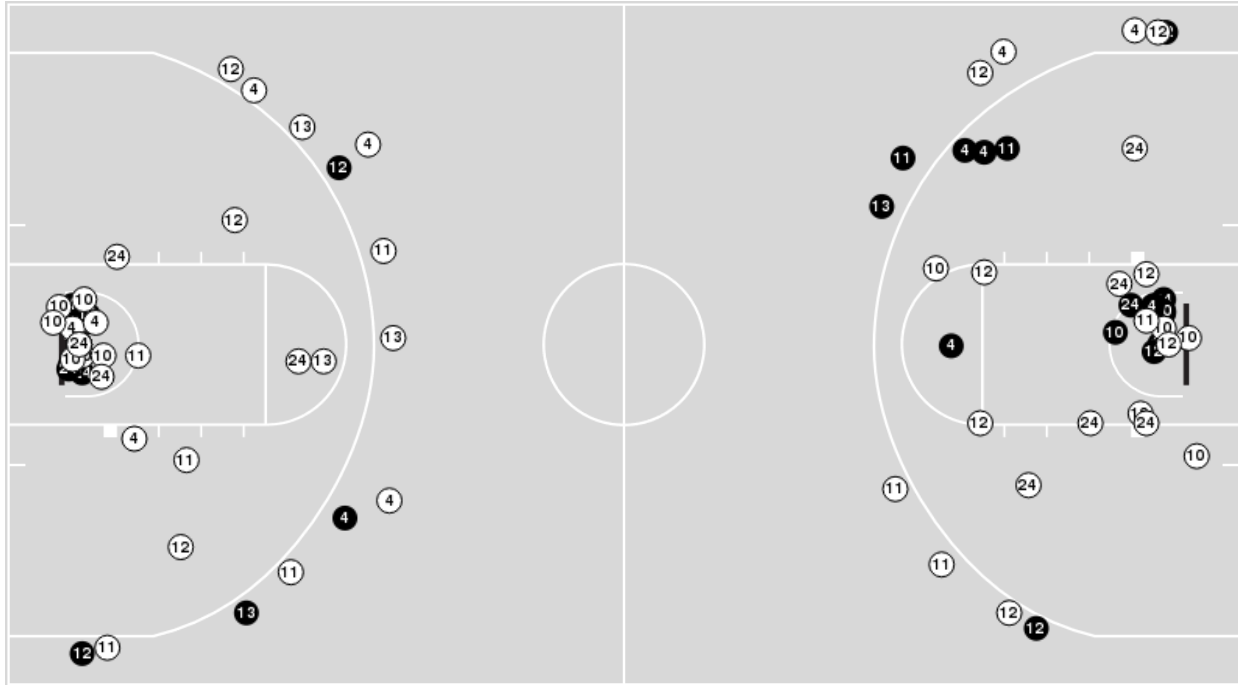

LSU at Iowa

04/01/24 MVP Arena, Albany
2023-24 Women's Basketball

Game Time: 7:15 PM
Game Duration: 2:13
Attendance: 13,888

Officials: Brenda Pantoja, Natasha Camy, Roy Gulbeyan

Players => 1, 2, 4, 5, 10, 11, 12, 13, 14, 20, 23, 24, 555FG Types=>AllResults=>All

LSU

All Field Goals