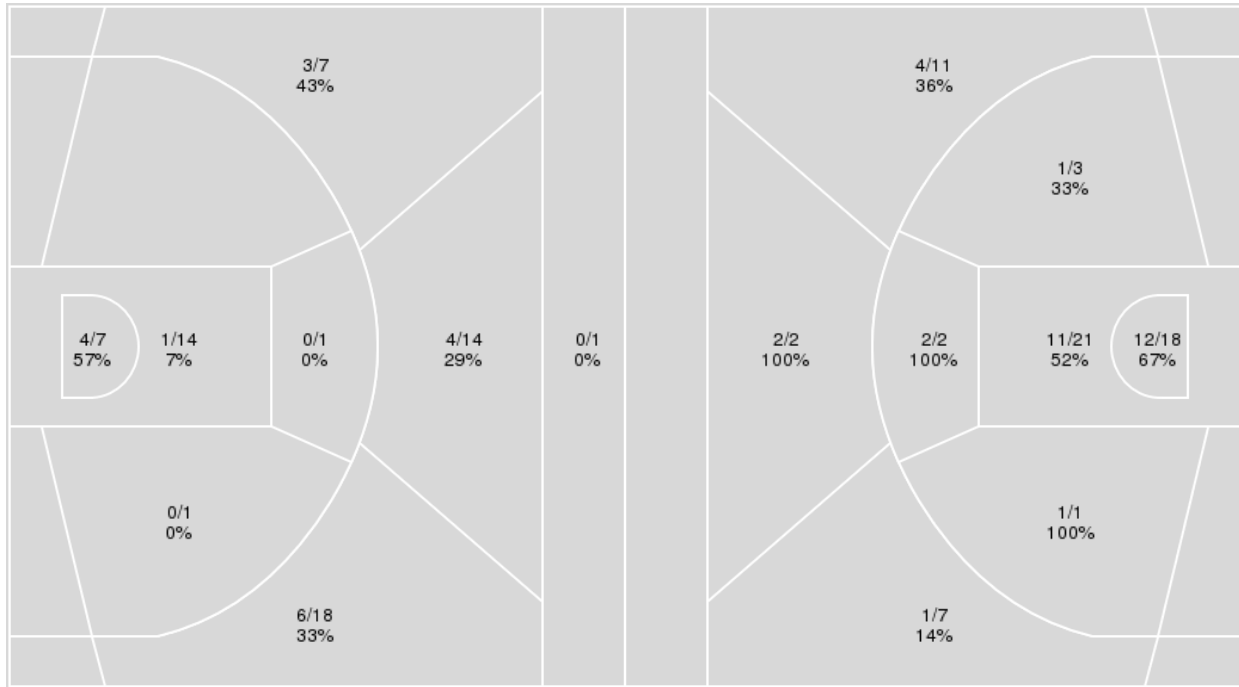

Iowa at Drake

11/17/24 Knapp Center, Des Moines, Iowa
2024-25 Women's Basketball

Officials: Jeff Cross, Kylie Galloway, Erika Herriman

{ Players => All; } FG Types => All; Results => All;

{ Players => All; } FG Types => All; Results => All;

Drake

Iowa

Drake	M/A	%
Field Goals	18/63	29
2 Points	5/23	22
3 Points	13/40	32
Free Throws	24/32	75

Iowa	M/A	%
Field Goals	34/65	52
2 Points	27/45	60
3 Points	7/20	35
Free Throws	11/17	65