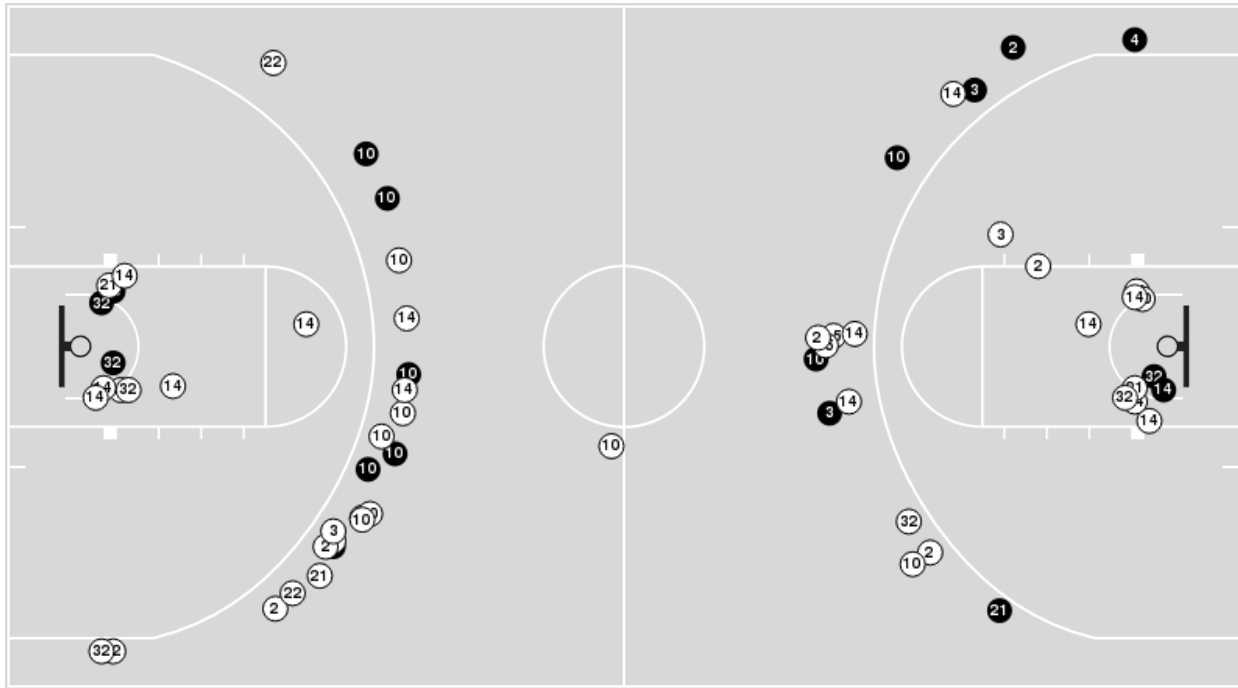

Officials: Jeff Cross, Kylie Galloway, Erika Herriman

Players => AllFG Types=>AllResults=>All

Drake

All Field Goals