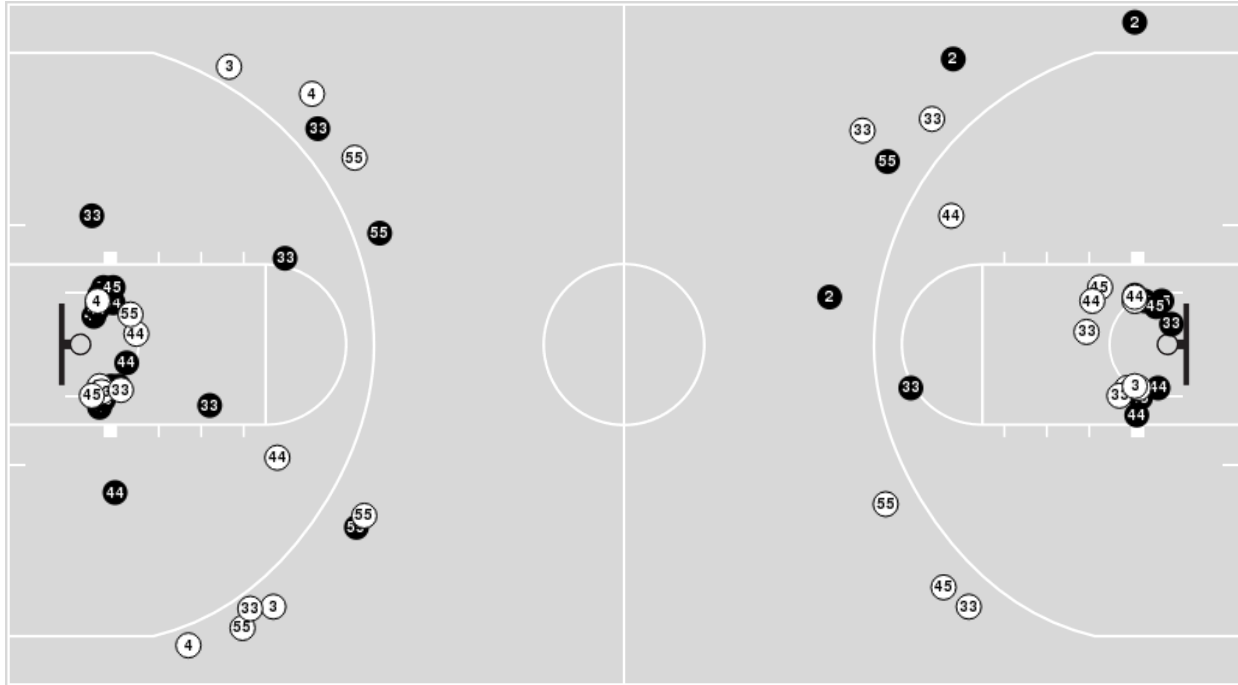

Officials: Jeff Cross, Kylie Galloway, Erika Herriman

Players => AllFG Types=>AllResults=>All
Iowa

All Field Goals