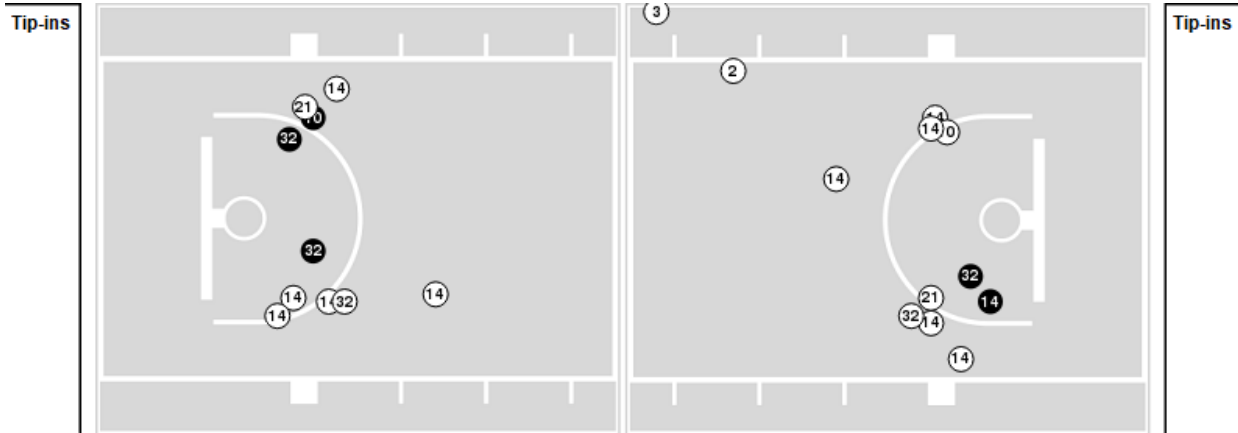

Blow Up Chart

● Made   ○ Missed   N - Player Number

Drake	M/A	%
Field Goals	18/63	29
2 Points	5/23	22
3 Points	13/40	32
Free Throws	24/32	75

Drake	M/A	%
Points in the Paint	10 (5 / 21)	24
Fast Break Points	22 (11/14)	79
Second Chance Points	6 (5/14)	36
Effective FG%	39