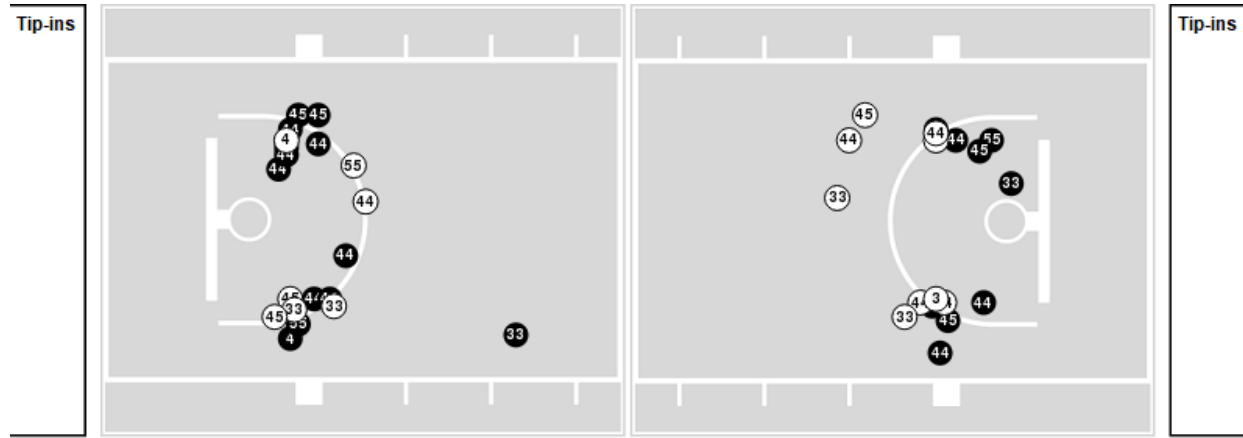

Blow Up Chart

● Made   ○ Missed   N - Player Number

Iowa	M/A	%
Field Goals	34/65	52
2 Points	27/45	60
3 Points	7/20	35
Free Throws	11/17	65

Iowa	M/A	%
Points in the Paint	46 (23 / 39)	59
Fast Break Points	18 (9/12)	75
Second Chance Points	3 (2/7)	29
Effective FG%	58