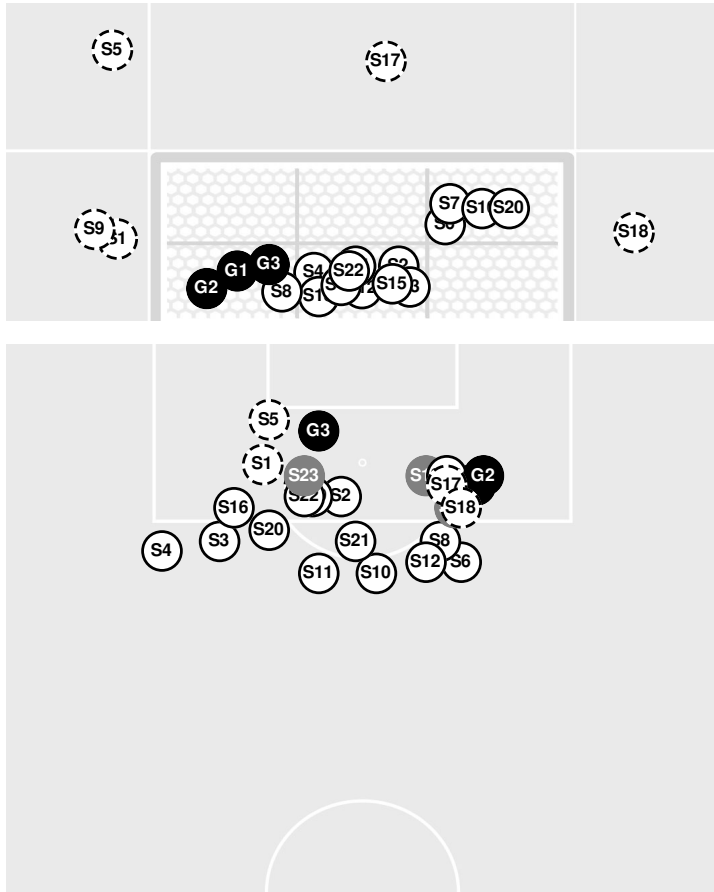

FGCU 0, IOWA 2

Shots by Half Intervals	Hawkeyes	1st Half	2nd Half
			16
	Eagles	1	2

Shot Chart

HAWKEYES

EAGLES

S Shot Off Target
 S Shot On Target
 S Blocked
 G Goal / Own Goal

Shot Summary

FGCU vs Iowa

EAGLES

No	Time	Player	Description
S1	26'	17 , Ashley Labbe	
S2	61'	13 , Erika Zschuppe	Blocked
S3	90'	10 , Katelyn Kauffman	Saved