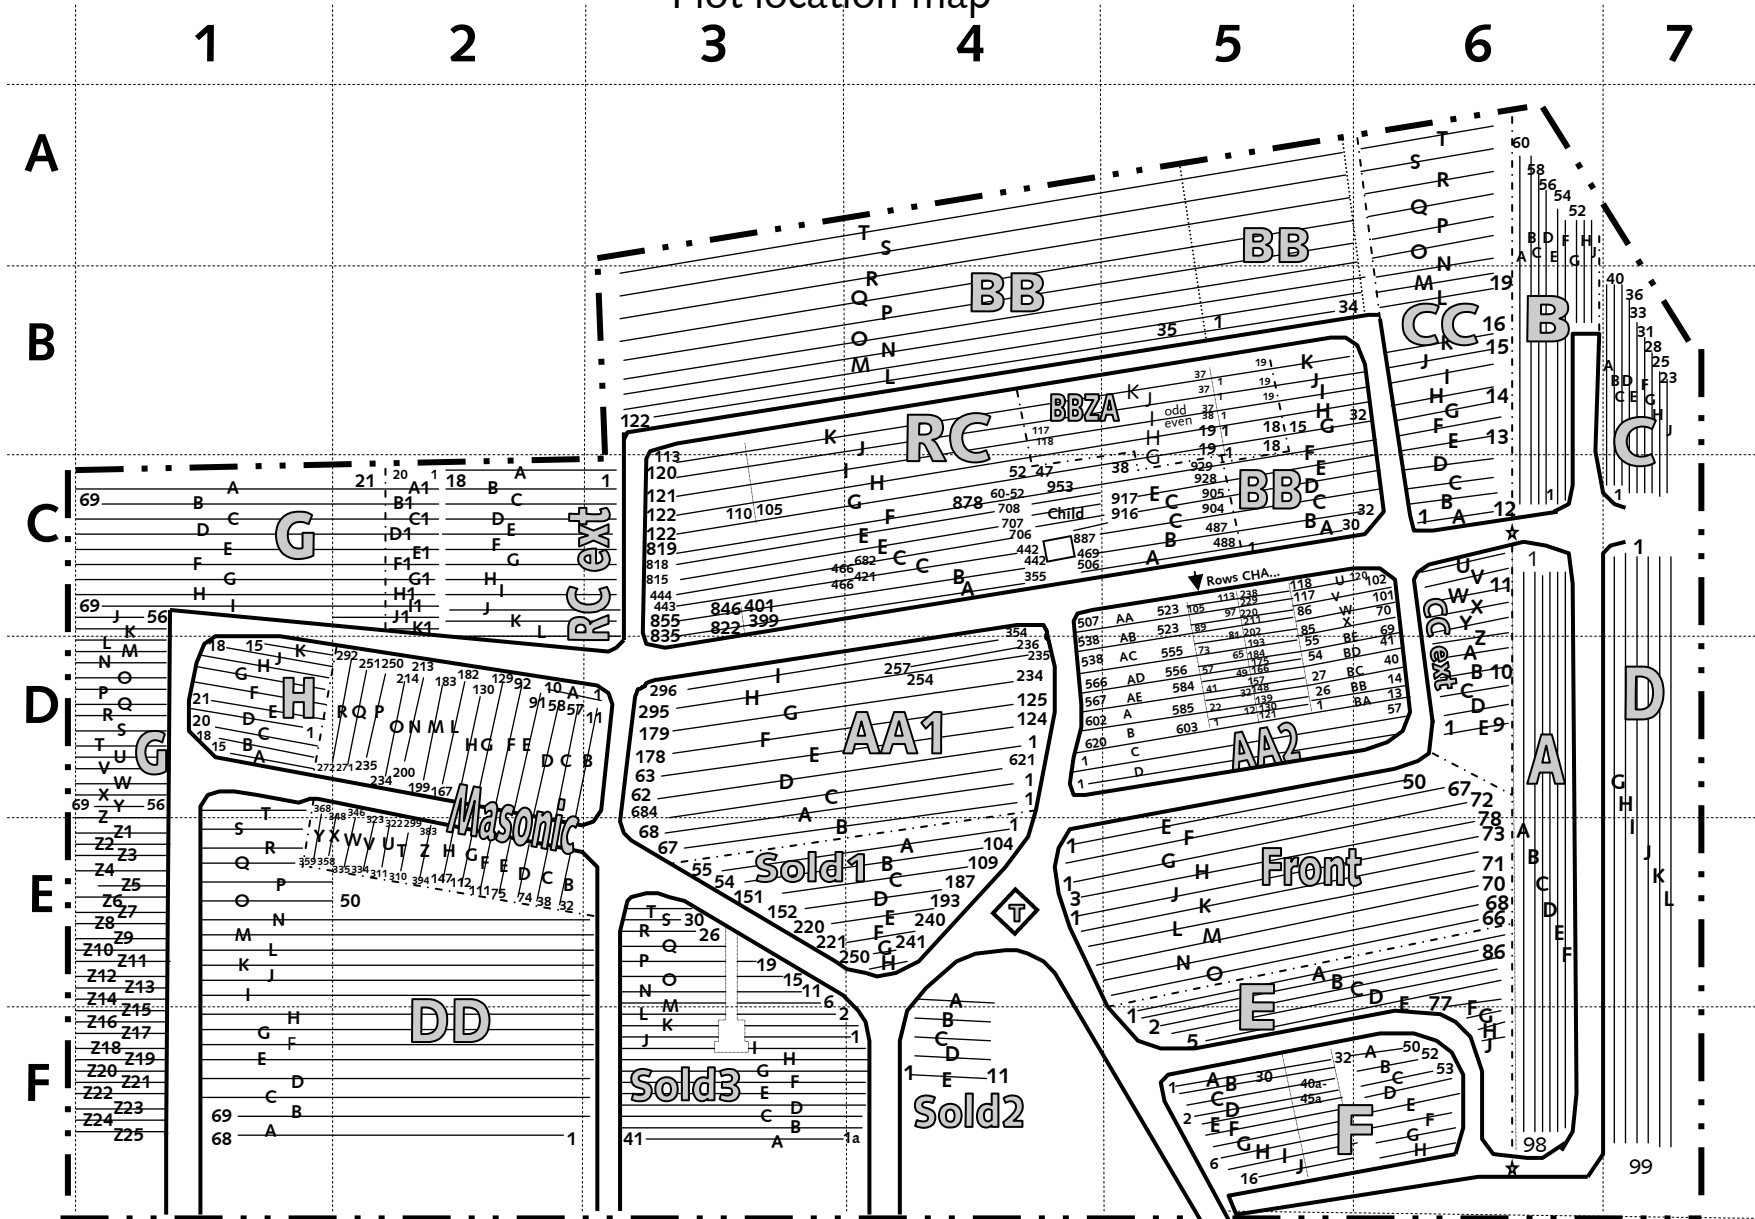

Hamilton East Cemetery

Plot location map

Plot location example: DD Lawn - Row G - Plot 68

T = Toilets ★ = Bollards

Main Entrance from Hungerford Crescent