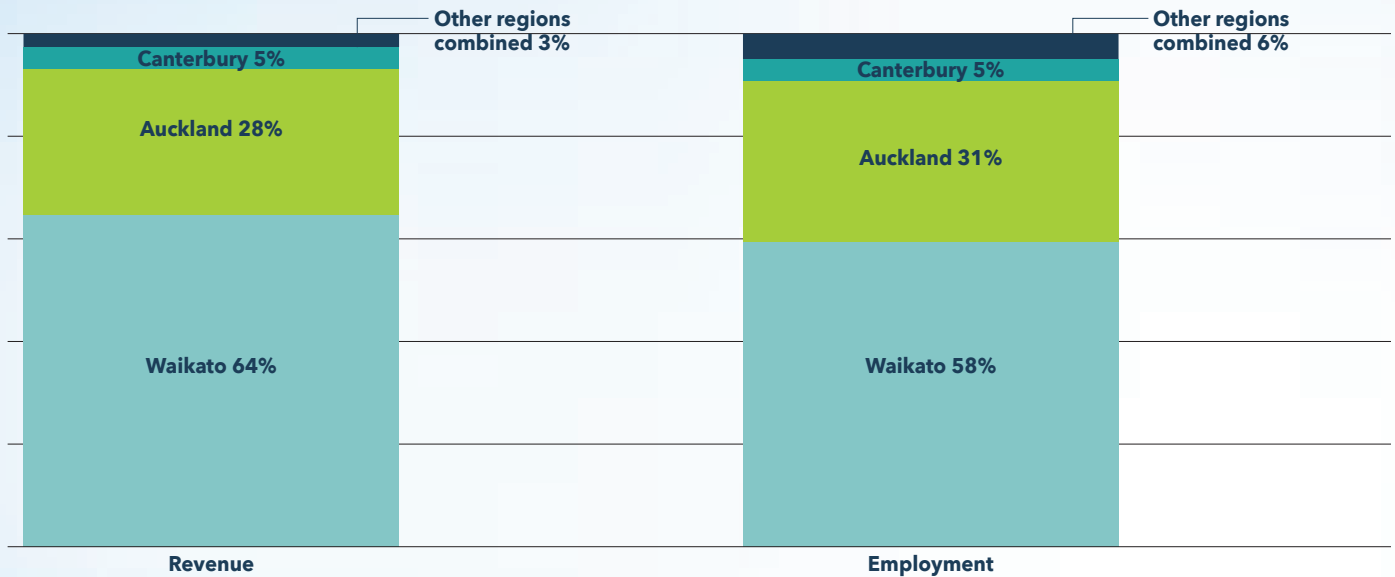

Sector insight

Businesses in the Waikato represented nearly two thirds of New Zealand's 2020 agritech revenue, and 57.9% of all Kiwis employed in the sector are based here.

New Zealand agritech revenue and employment - 2020

Manufacturing in the Waikato

Category: High-tech manufacturing, IT services and support

Founded in 1938, Gallagher is New Zealand's top performing exporter of high tech agricultural and security solutions. With over $300million in 2020 revenue and on a strong growth trajectory, this privately owned business employs more than 700 people at their headquarters in Hamilton.

Category: Herd improvement, genetics expertise, information, and technology

Livestock Improvement Corporation (LIC) is a herd improvement and agri-technology co-operative that empowers farmers through the delivery of superior genetics and technology. Headquartered in Hamilton, LIC has more than 800 staff based around New Zealand.

Category: Food processing technology

Dairy Goat Co-operative is owned by more than 60 farmers located in some of New Zealand's richest pastures. The processing plant in Hamilton employs 220 staff and is a purpose-built, world-class facility for manufacturing goat milk formula.

Category: Food processing technology

GEA is one of the largest technology suppliers for food processing globally. The company has two locations in Hamilton totalling 70 employees: GEA - Avapac Design and Manufacturing and GEA - Farm Technologies.

Category: Systems manufacturing

Waikato Milking Systems was founded with a solid commitment to design, develop and manufacture evolutionary milking equipment for dairy farmers worldwide. Headquartered in Hamilton and employing more than 110 staff, they are one of the largest producers of rotary milking systems.