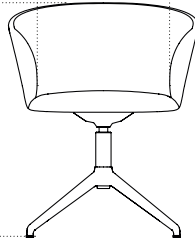

### 3D model

3D files of all products are available on the product pages on hem.com

**3D model**

3D files of all products are available on the product pages on hem.com

**Kendo Swivel Chair 4-star Return**

Front view

44 cm / 17 in

77 cm / 30 in

Side view

Seat depth  
41 cm / 16.1 in

30 cm /  
12 in

47 cm / 19 in

**Kendo Swivel Chair 4-star Return**

Top view

62 cm / 24 in

54 cm / 21 in