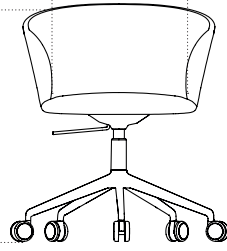

**Kendo Swivel Chair 5-star Castors**

Front view

44 cm / 17 in

75 - 84 cm / 29.5 - 33.1 in

Side view

Seat depth  
41 cm / 16.1 in

30 cm / 12 in

45-54 cm / 17.7-21.3 in