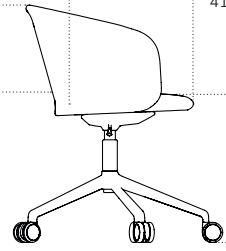

### 3D model

3D files of all products are available on the product pages on hem.com

**3D model**

3D files of all products are available on the product pages on hem.com

**Kendo Swivel Chair 5-star Castors**

Front view

44 cm / 17 in

75 - 84 cm / 29.5 - 33.1 in

Side view

Seat depth  
41 cm / 16.1 in

30 cm /  
12 in

45-54 cm /  
17.7-21.3 in

**Kendo Swivel Chair 5-star Castors**

Top view

65 cm / 25.6 in

65 cm / 25.6 in