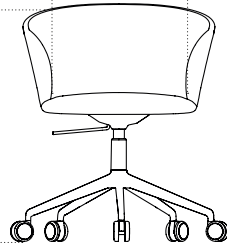

### 3D model

3D files of all products are available on the product pages on hem.com

**3D model**

3D files of all products are available on the product pages on hem.com

**Kendo Swivel Chair 5-star Castors**

Front view

44 cm / 17 in

75 - 84 cm / 29.5 - 33.1 in

Side view

Seat depth  
41 cm / 16.1 in

30 cm /  
12 in

45-54 cm /  
17.7-21.3 in

**Kendo Swivel Chair 5-star Castors**