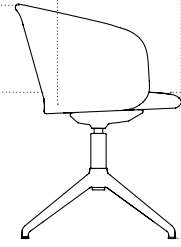

Front view

44 cm / 17 in

77 cm / 30 in

Side view

Seat depth  
41 cm / 16.1 in

30 cm /  
12 in

47 cm / 19 in

**Kendo Swivel Chair 4-star Return**

Top view

62 cm / 24 in

54 cm / 21 in