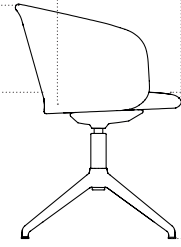

**Kendo Swivel Chair 4-star Return**

Front view

44 cm / 17 in

77 cm / 30 in

Side view

Seat depth  
41 cm / 16.1 in

30 cm /  
12 in

47 cm / 19 in