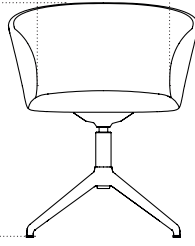

**Kendo Swivel Chair 4-star Return**

Front view

44 cm / 17 in

77 cm / 30 in

Side view

Seat depth  
41 cm / 16.1 in

30 cm /  
12 in

47 cm / 19 in