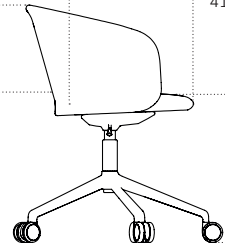

**Kendo Swivel Chair 5-star Castors**

Front view

44 cm / 17 in

75 - 84 cm / 29.5 - 33.1 in

Side view

Seat depth  
41 cm / 16.1 in

30 cm / 12 in

45-54 cm / 17.7-21.3 in

**Kendo Swivel Chair 5-star Castors**

Top view

65 cm / 25.6 in

65 cm / 25.6 in

With proper care, the high quality of Hem furniture can be maintained for years to come. If you want to learn more or have any questions about our care & maintenance recommendations, please write to [info@hem.com](mailto:info@hem.com).