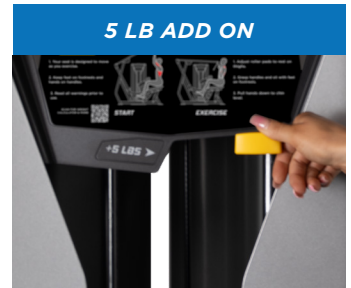

LAT PULLDOWN

RS-2201

SPECS

PRODUCT DIMENSIONS (L X W X H)

65.5" X 56.5" X 84.75" (166 cm X 144 cm X 215 cm)

PRODUCT WEIGHT

728 lbs (330 kg)

WEIGHT STACK

335 lbs (152 kg)

FEATURES

- ◆ Self-aligning handles automatically adjust to the user while the forward, unsupported movement of the torso results in greater activation of the core musculature
- ◆ Multiple grip positions accommodate varying body sizes/arm lengths
- ◆ Starts the body in a slight forward lean, increasing the muscle stretch to the lats and traps, then rocks the seat forward to a more neutral position
- ◆ Patented counter-balanced exercise arm and adjustable thigh pad
- ◆ Optional add-on weight system

ADD ON WEIGHT

SPECS

RS-CAGE-NG-OPT1

5 lbs

RS-CAGE-NG-OPT2

10 lbs

FEATURES

- ◆ **RS-CAGE-NG-OPT1:** Compatible with all RS units except RS-2403/ RS-2700
- ◆ **RS-CAGE-NG-OPT2:** Compatible with only RS-2403
- ◆ **User-Friendly Design:** Smaller Weight Increments: Cater to diverse users, enhancing accessibility.
- ◆ **Training Variety:** Range of Weight Options: Enables diverse training programs for engaging workouts.