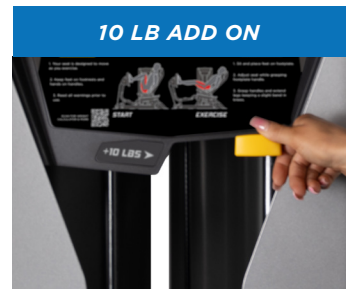

LAT PULLDOWN

RS-2201

SPECS

PRODUCT DIMENSIONS (L X W X H)

65.5" X 56.5" X 84.75" (166 cm X 144 cm X 215 cm)

PRODUCT WEIGHT

728 lbs (330 kg)

WEIGHT STACK

335 lbs (152 kg)

FEATURES

- ◆ Self-aligning handles automatically adjust to the user while the forward, unsupported movement of the torso results in greater activation of the core musculature
- ◆ Multiple grip positions accommodate varying body sizes/arm lengths
- ◆ Starts the body in a slight forward lean, increasing the muscle stretch to the lats and traps, then rocks the seat forward to a more neutral position
- ◆ Patented counter-balanced exercise arm and adjustable thigh pad
- ◆ Optional add-on weight system

ADD ON WEIGHT

SPECS

RS-CAGE-NG-OPT1

5 lbs

RS-CAGE-NG-OPT2

10 lbs

FEATURES

- ◆ **RS-CAGE-NG-OPT1:** Compatible with all RS units except RS-2403/ RS-2700
- ◆ **RS-CAGE-NG-OPT2:** Compatible with only RS-2403
- ◆ **User-Friendly Design:** Smaller Weight Increments: Cater to diverse users, enhancing accessibility.
- ◆ **Training Variety:** Range of Weight Options: Enables diverse training programs for engaging workouts.