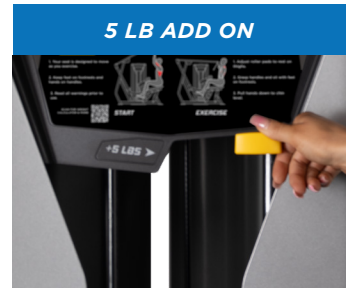

LEG EXTENSION

RS-2401

ADJUSTABLE SEAT BACK

SPECS

PRODUCT DIMENSIONS (L X W X H)

42.25" X 50" X 55" (107 cm X 127 cm X 140 cm)

PRODUCT WEIGHT

665 lbs (302 kg)

WEIGHT STACK

270 lbs (122 kg)

FEATURES

- ◆ Easy-to-use, the gas shock assisted adjustable back pad accommodates varying leg lengths
- ◆ Self-aligning roller pad automatically adjusts to reduce potential stress of the ankle joints
- ◆ Begins in a upright posture, then rocks rearward during the exercise providing a greater range-of-motion and a more natural hinge movement
- ◆ Rocking movement lowers the hips to maintain a posterior pelvic tilt to better load the quadriceps muscle
- ◆ Optional add-on weight system

ADD ON WEIGHT

SPECS

RS-CAGE-NG-OPT1

5 lbs

RS-CAGE-NG-OPT2

10 lbs

FEATURES

- ◆ **RS-CAGE-NG-OPT1:** Compatible with all RS units except RS-2403/ RS-2700
- ◆ **RS-CAGE-NG-OPT2:** Compatible with only RS-2403
- ◆ **User-Friendly Design:** Smaller Weight Increments: Cater to diverse users, enhancing accessibility.
- ◆ **Training Variety:** Range of Weight Options: Enables diverse training programs for engaging workouts.