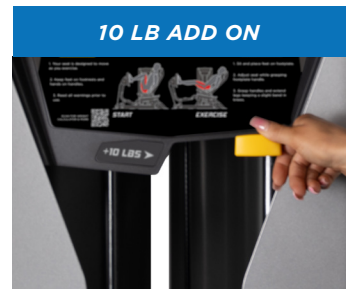

LEG EXTENSION

RS-2401

ADJUSTABLE SEAT BACK

SPECS

PRODUCT DIMENSIONS (L X W X H)

42.25" X 50" X 55" (107 cm X 127 cm X 140 cm)

PRODUCT WEIGHT

665 lbs (302 kg)

WEIGHT STACK

270 lbs (122 kg)

FEATURES

- ◆ Easy-to-use, the gas shock assisted adjustable back pad accommodates varying leg lengths
- ◆ Self-aligning roller pad automatically adjusts to reduce potential stress of the ankle joints
- ◆ Begins in a upright posture, then rocks rearward during the exercise providing a greater range-of-motion and a more natural hinge movement
- ◆ Rocking movement lowers the hips to maintain a posterior pelvic tilt to better load the quadriceps muscle
- ◆ Optional add-on weight system

ADD ON WEIGHT

SPECS

RS-CAGE-NG-OPT1

5 lbs

RS-CAGE-NG-OPT2

10 lbs

FEATURES

- ◆ **RS-CAGE-NG-OPT1:** Compatible with all RS units except RS-2403/ RS-2700
- ◆ **RS-CAGE-NG-OPT2:** Compatible with only RS-2403
- ◆ **User-Friendly Design:** Smaller Weight Increments: Cater to diverse users, enhancing accessibility.
- ◆ **Training Variety:** Range of Weight Options: Enables diverse training programs for engaging workouts.