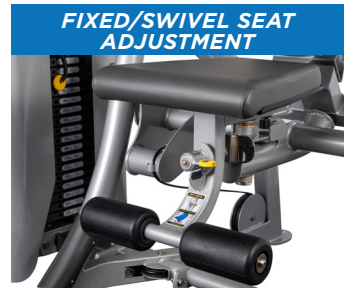

ABS**RS-2601**

SPECS

PRODUCT DIMENSIONS (L X W X H)

42.25" X 61.5" X 64.5" (107 cm X 156 cm X 164 cm)

PRODUCT WEIGHT

553 lbs (251 kg)

WEIGHT STACK

335 lbs (152 kg)

FEATURES

- ◆ Pivoting seat pad provides multiple abdominal exercises and results in greater activation of the core musculature
- ◆ Begins in an upright posture with exercise handles overhead to prestretch the abdominal muscles
- ◆ Rocking movement lowers the hips to increase the involvement of the abdominal muscles to produce trunk flexion
- ◆ Designed to offer constant lumbar, thoracic and cervical support to avoid hyper extension or unnatural loading of the spine
- ◆ Optional add-on weight system

ADD ON WEIGHT

SPECS

RS-CAGE-NG-OPT1

5 lbs

RS-CAGE-NG-OPT2

10 lbs

FEATURES

- ◆ **RS-CAGE-NG-OPT1:** Compatible with all RS units except RS-2403/ RS-2700
- ◆ **RS-CAGE-NG-OPT2:** Compatible with only RS-2403
- ◆ **User-Friendly Design:** Smaller Weight Increments: Cater to diverse users, enhancing accessibility.
- ◆ **Training Variety:** Range of Weight Options: Enables diverse training programs for engaging workouts.