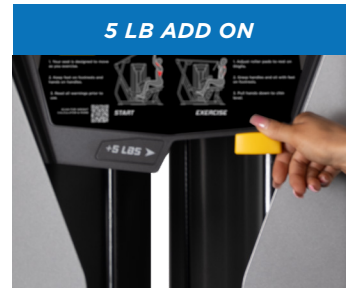

ABS**RS-2601**

SPECS

PRODUCT DIMENSIONS (L X W X H)

42.25" X 61.5" X 64.5" (107 cm X 156 cm X 164 cm)

PRODUCT WEIGHT

553 lbs (251 kg)

WEIGHT STACK

335 lbs (152 kg)

FEATURES

- ◆ Pivoting seat pad provides multiple abdominal exercises and results in greater activation of the core musculature
- ◆ Begins in an upright posture with exercise handles overhead to prestretch the abdominal muscles
- ◆ Rocking movement lowers the hips to increase the involvement of the abdominal muscles to produce trunk flexion
- ◆ Designed to offer constant lumbar, thoracic and cervical support to avoid hyper extension or unnatural loading of the spine
- ◆ Optional add-on weight system

ADD ON WEIGHT

SPECS

RS-CAGE-NG-OPT1

5 lbs

RS-CAGE-NG-OPT2

10 lbs

FEATURES

- ◆ **RS-CAGE-NG-OPT1:** Compatible with all RS units except RS-2403/ RS-2700
- ◆ **RS-CAGE-NG-OPT2:** Compatible with only RS-2403
- ◆ **User-Friendly Design:** Smaller Weight Increments: Cater to diverse users, enhancing accessibility.
- ◆ **Training Variety:** Range of Weight Options: Enables diverse training programs for engaging workouts.