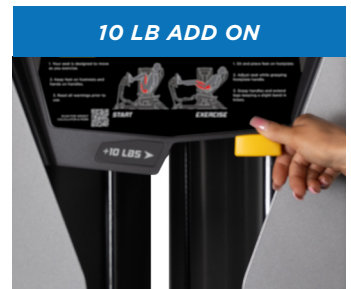

ABS**RS-2601**

SPECS

PRODUCT DIMENSIONS (L X W X H)

42.25" X 61.5" X 64.5" (107 cm X 156 cm X 164 cm)

PRODUCT WEIGHT

553 lbs (251 kg)

WEIGHT STACK

335 lbs (152 kg)

FEATURES

- ◆ Pivoting seat pad provides multiple abdominal exercises and results in greater activation of the core musculature
- ◆ Begins in an upright posture with exercise handles overhead to prestretch the abdominal muscles
- ◆ Rocking movement lowers the hips to increase the involvement of the abdominal muscles to produce trunk flexion
- ◆ Designed to offer constant lumbar, thoracic and cervical support to avoid hyper extension or unnatural loading of the spine
- ◆ Optional add-on weight system

ADD ON WEIGHT

SPECS

RS-CAGE-NG-OPT1

5 lbs

RS-CAGE-NG-OPT2

10 lbs

FEATURES

- ◆ **RS-CAGE-NG-OPT1:** Compatible with all RS units except RS-2403/ RS-2700
- ◆ **RS-CAGE-NG-OPT2:** Compatible with only RS-2403
- ◆ **User-Friendly Design:** Smaller Weight Increments: Cater to diverse users, enhancing accessibility.
- ◆ **Training Variety:** Range of Weight Options: Enables diverse training programs for engaging workouts.