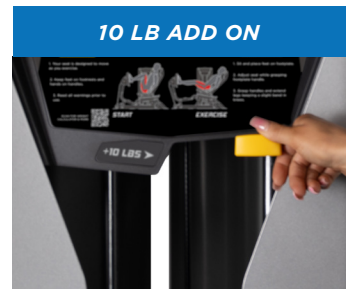

451 lbs (205 kg)

WEIGHT STACK

130 lbs (59 kg)

FEATURES

- ◆ Incorporates ROC-IT technology by offering users an instability option (ROC-IT or LOCK IT™) for muscle engagement
- ◆ Starting positions in 40, 60, 80, and 100 degrees from “face forward” offer an optimal range of exercise motion in both directions
- ◆ Chest pad adjusts to accommodate varied torso lengths. Stabilizing handles offer upper body support to minimize low back stress
- ◆ Ergonomic kneeling pad minimizes low back stress
- ◆ Optional add-on weight system

ADD ON WEIGHT

SPECS

RS-CAGE-NG-OPT1

5 lbs

RS-CAGE-NG-OPT2

10 lbs

FEATURES

- ◆ **RS-CAGE-NG-OPT1:** Compatible with all RS units except RS-2403/ RS-2700
- ◆ **RS-CAGE-NG-OPT2:** Compatible with only RS-2403
- ◆ **User-Friendly Design:** Smaller Weight Increments: Cater to diverse users, enhancing accessibility.
- ◆ **Training Variety:** Range of Weight Options: Enables diverse training programs for engaging workouts.