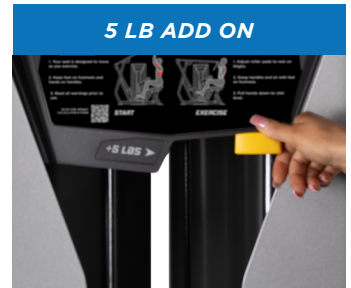

ROTARY TORSO

RS-2602

ADJUSTABLE CHEST PAD HEIGHT

ADJUSTABLE STARTING ANGLE

SPECS

PRODUCT DIMENSIONS (L X W X H)

42.75" X 43.5" X 59.25" (109 cm X 111 cm X 151 cm)

PRODUCT WEIGHT

451 lbs (205 kg)

WEIGHT STACK

130 lbs (59 kg)

FEATURES

- ◆ Incorporates ROC-IT technology by offering users an instability option (ROC-IT or LOCK IT™) for muscle engagement
- ◆ Starting positions in 40, 60, 80, and 100 degrees from “face forward” offer an optimal range of exercise motion in both directions
- ◆ Chest pad adjusts to accommodate varied torso lengths. Stabilizing handles offer upper body support to minimize low back stress
- ◆ Ergonomic kneeling pad minimizes low back stress
- ◆ Optional add-on weight system

ADD ON WEIGHT

SPECS

RS-CAGE-NG-OPT1

5 lbs

RS-CAGE-NG-OPT2

10 lbs

FEATURES

- ◆ **RS-CAGE-NG-OPT1:** Compatible with all RS units except RS-2403/ RS-2700
- ◆ **RS-CAGE-NG-OPT2:** Compatible with only RS-2403
- ◆ **User-Friendly Design:** Smaller Weight Increments: Cater to diverse users, enhancing accessibility.
- ◆ **Training Variety:** Range of Weight Options: Enables diverse training programs for engaging workouts.