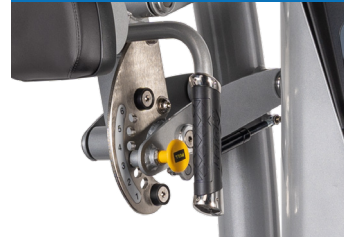

ROTARY TORSO

RS-2602

ADJUSTABLE CHEST PAD HEIGHT

ADJUSTABLE STARTING ANGLE

SPECS

PRODUCT DIMENSIONS (L X W X H)

42.75" X 43.50" X 59.25" (109 cm X 111 cm X 151 cm)

PRODUCT WEIGHT

459 lbs (208 kg)

471 lbs with RS-CAGE-NG-OPT1 (214 kg)

WEIGHT STACK

130 lbs (159 kg)

135 lbs with RS-CAGE-NG-OPT1 (61 kg)

FEATURES

- ◆ Incorporates ROC-IT technology by offering users an instability option (ROC-IT or LOCK IT™) for muscle engagement
- ◆ Starting positions in 40, 60, 80, and 100 degrees from “face forward” offer an optimal range of exercise motion in both directions
- ◆ Chest pad adjusts to accommodate varied torso lengths. Stabilizing handles offer upper body support to minimize low back stress
- ◆ Ergonomic kneeling pad minimizes low back stress
- ◆ Optional add-on weight system