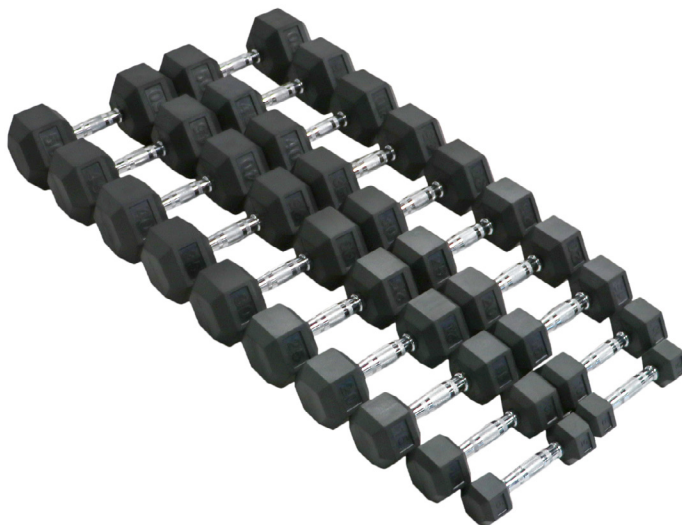

5-50 PAIR HEX DUMBBELLS

ACC-1400-OPT-1

PACKAGE BREAKDOWN

SKU	DESCRIPTION	QTY
ACC-1402	Hex Dumbbell 5LB	1
ACC-1404	Hex Dumbbell 10LB	1
ACC-1406	Hex Dumbbell 15LB	1
ACC-1408	Hex Dumbbell 20LB	1
ACC-1410	Hex Dumbbell 25LB	1
ACC-1412	Hex Dumbbell 30LB	1
ACC-1413	Hex Dumbbell 35LB	1
ACC-1414	Hex Dumbbell 40LB	1
ACC-1415	Hex Dumbbell 45LB	1
ACC-1416	Hex Dumbbell 50LB	1

FEATURES

- ◆ Available from 5 lbs to 50 lbs in 5 lb increments
- ◆ Constructed with premium materials to ensure durability and performance
- ◆ Available to purchase separately: 2.5 lbs, 7.5 lbs, 12.5 lbs, and 17.5 lbs
- ◆ Rubber Hex Dumbbells