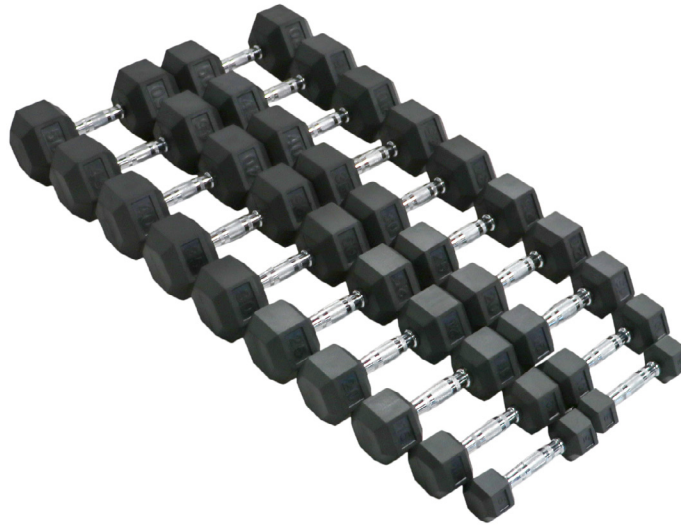

# 50-100 PAIR HEX DUMBBELLS

## ACC-1400-OPT-2

### PACKAGE BREAKDOWN

SKU	DESCRIPTION	QTY
ACC-1416	Hex Dumbbell 50LB	1
ACC-1417	Hex Dumbbell 55LB	1
ACC-1418	Hex Dumbbell 60LB	1
ACC-1419	Hex Dumbbell 65LB	1
ACC-1420	Hex Dumbbell 70LB	1
ACC-1421	Hex Dumbbell 75LB	1
ACC-1422	Hex Dumbbell 80LB	1
ACC-1423	Hex Dumbbell 85LB	1
ACC-1424	Hex Dumbbell 90LB	1
ACC-1425	Hex Dumbbell 95LB	1
ACC-1426	Hex Dumbbell 100LB	1

### FEATURES

- ◆ Available from 50 lbs to 100 lbs in 5 lb increments
- ◆ Constructed with premium materials to ensure durability and performance
- ◆ Available to purchase separately: 2.5 lbs, 7.5 lbs, 12.5 lbs, and 17.5 lbs
- ◆ Rubber Hex Dumbbells