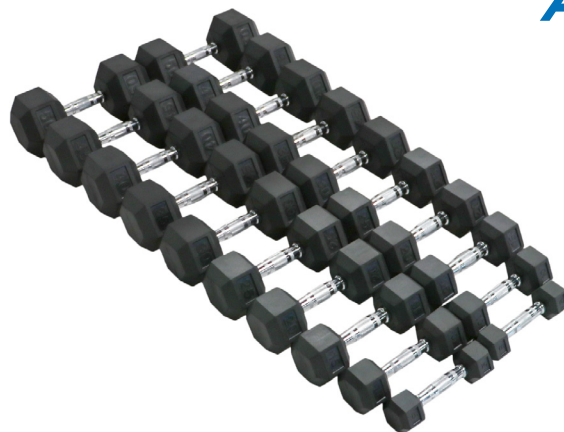

5-100 PAIR HEX DUMBBELLS

ACC-1400-OPT-3

PACKAGE BREAKDOWN

SKU	DESCRIPTION	QTY
ACC-1402	Hex Dumbbell 5LB	1
ACC-1404	Hex Dumbbell 10LB	1
ACC-1406	Hex Dumbbell 15LB	1
ACC-1408	Hex Dumbbell 20LB	1
ACC-1410	Hex Dumbbell 25LB	1
ACC-1412	Hex Dumbbell 30LB	1
ACC-1413	Hex Dumbbell 35LB	1
ACC-1414	Hex Dumbbell 40LB	1
ACC-1415	Hex Dumbbell 45LB	1
ACC-1416	Hex Dumbbell 50LB	1
ACC-1417	Hex Dumbbell 55LB	1
ACC-1418	Hex Dumbbell 60LB	1
ACC-1419	Hex Dumbbell 65LB	1
ACC-1420	Hex Dumbbell 70LB	1
ACC-1421	Hex Dumbbell 75LB	1
ACC-1422	Hex Dumbbell 80LB	1
ACC-1423	Hex Dumbbell 85LB	1
ACC-1424	Hex Dumbbell 90LB	1
ACC-1425	Hex Dumbbell 95LB	1
ACC-1426	Hex Dumbbell 100LB	1

FEATURES

- ◆ Available from 5 lbs to 100 lbs in 5 lb increments
- ◆ Constructed with premium materials to ensure durability and performance
- ◆ Available to purchase separately: 2.5 lbs, 7.5 lbs, 12.5 lbs, and 17.5 lbs
- ◆ Rubber Hex Dumbbells