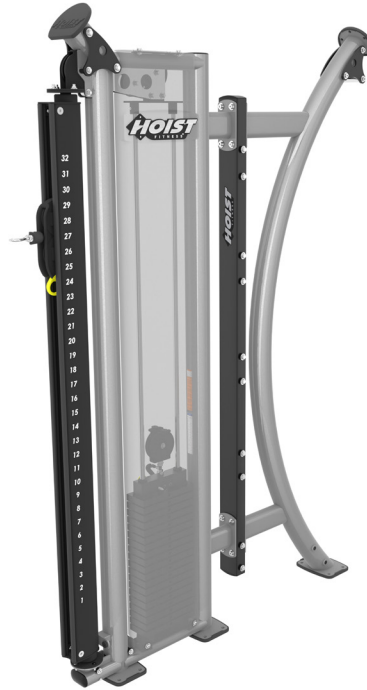

EZG UPRIGHT DOUBLE SIDED

PS-1017, PS-1011, PS-1012

SPECS

PRODUCT DIMENSIONS (L X W X H)

48.25" X 8.50" X 96.00" (123 cm X 22 cm X 244 cm)

FEATURES

- ◆ PS-1017 x 1
- ◆ PS-1011 x 1
- ◆ PS-1012 x 1
- ◆ Shield can go on either side of the EZG