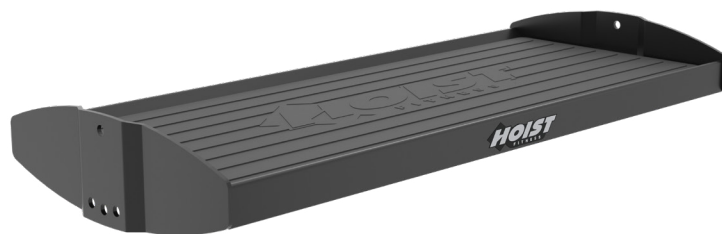

# 4 FT FLAT SHELF

*PS-111A*

### PRODUCT DIMENSIONS (L X W X H)

18.00" X 42.50" X 5.75" (46 CM X 108 CM X 15 CM)

## FEATURES

- ◆ Only available in Performance Black