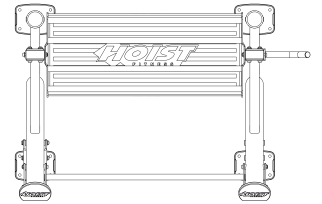

1 ELEMENT SINGLE SIDED STORAGE

PS-1E-SS

TOP VIEW

SPECS

PRODUCT DIMENSIONS (L X W X H)

41.75" X 62.75" X 96.00" (106 cm X 159 cm X 244 cm)

PRODUCT WEIGHT

472 lbs (214 kg)

MAX STORAGE CAPACITY

600 lbs (272 kg) per flat shelf

200 lbs (90 kg) per ball rack shelf

COMPONENTS

- ◆ Side Mount Accessory Hook
- ◆ Low Battle Rope Anchor

FEATURES

- ◆ Textured Pull Up Bar
- ◆ Suspension Anchors
- ◆ Low-profile hardware
- ◆ Rubber feet
- ◆ Stylish powder coated uprights
- ◆ Performance Black Core uprights
- ◆ 10mm Heavy Duty accessory tray rubber mats
- ◆ Flat or 15-degree shelving tray configuration