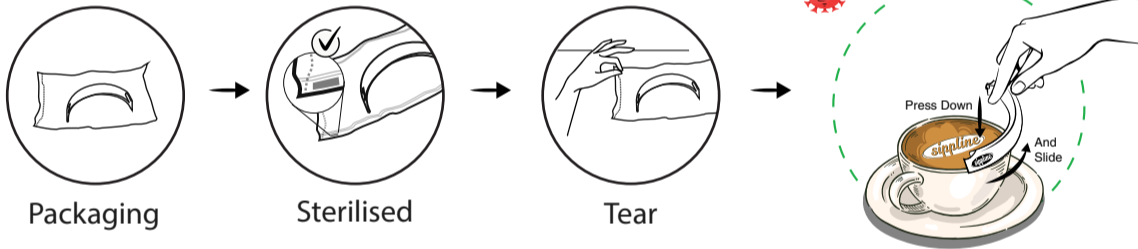

Why SIPPLINE for you? |

Who does not love getting more than they expect. It is a human mindset and makes them feel important and being valued. Guests love unexpected service. This helps make a long lasting impression. Everyone respects true initiatives, like in this case, offering something that complements safety in the current scenario.