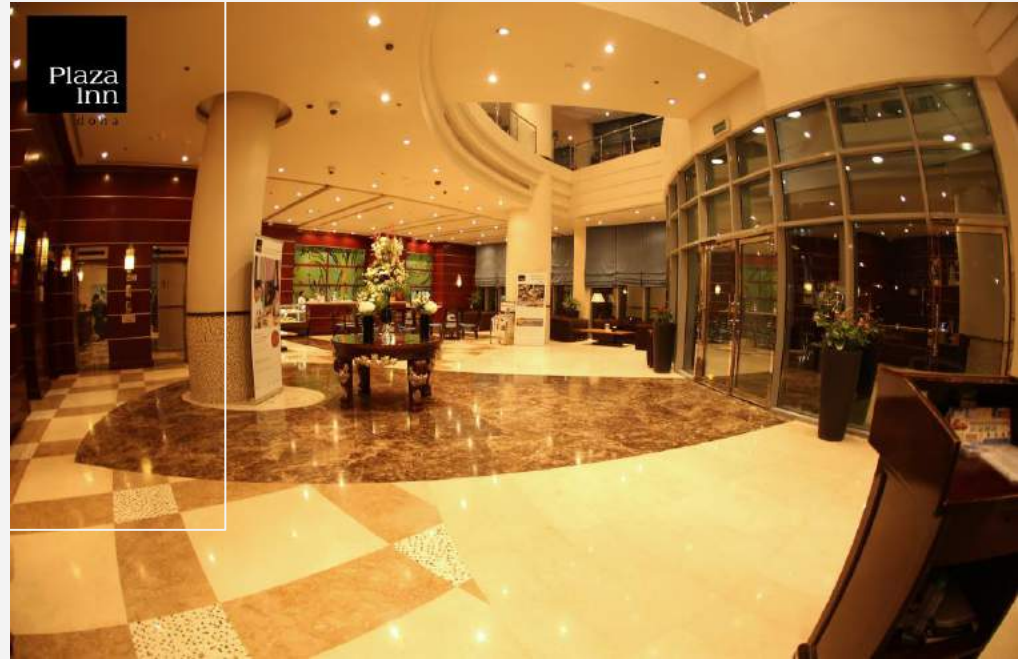

07

**Resturants &
Lobby Lounge**

09

**Fit & Go
Health Club**

11

**Conference
and Banquet**

12

**Contact
Information**

The Hotel Features 60 business suites amongst its 239 rooms. Spacious, comfortable and elegantly appointed, each is thoughtfully designed. Just a short walk away from the stunning Corniche, the monumental Museum and the bustling Souq Waqif, the hotel's strategic location puts you in close proximity to business districts, government offices, bank and the international airport. It is also minutes away from numerous shopping and leisure destinations. Designed to allow the crucial work-life balance a business executive seeks.

06

Restaurants
& Lobby
Lounge

The Atrium

Lobby Lounge

Bollywood

Whether you want to entertain a guest in a classy, business-friendly ambience or want to stop between your meetings for a quick lunch, The atrium at Plaza Inn is the perfect place to be. It is where good food, fast service and stylish setting meet great value.