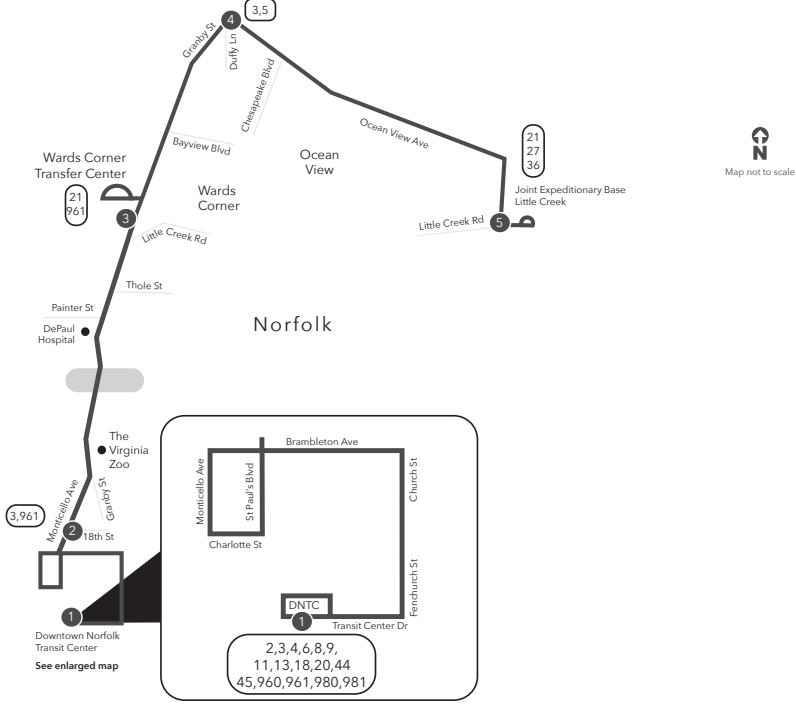

Route 1 Downtown Norfolk Transit Center / Joint Expeditionary Base Little Creek

Legend

- Daily
- Streets
- Time Point
- Connecting Bus Routes
- Point of Interest

PM times are shaded & in bold.

WEEKDAY:
From Downtown Norfolk Transit Center to Ocean View to Joint Expeditionary Base Little Creek

SATURDAY:
From Downtown Norfolk Transit Center to Ocean View to Joint Expeditionary Base Little Creek

SATURDAY:
From Joint Expeditionary Base Little Creek to Ocean View to Downtown Norfolk Transit Center