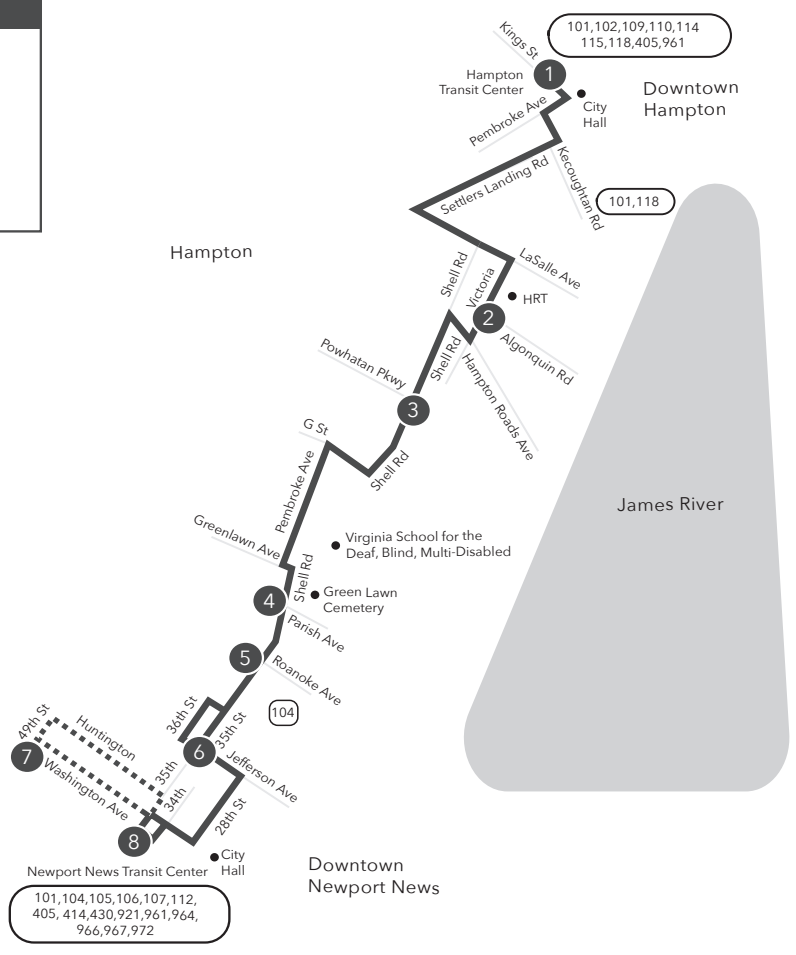

Route 103 Hampton Transit Center / Newport News Transit Center

Legend

- Daily Route
- Shipyard Trips
- Streets
- Time Point
- Connecting Bus Routes
- Point of Interest

101, 104, 105, 106, 107, 112, 405, 414, 430, 921, 961, 964, 966, 967, 972

*Shipyard Trips
w = Weekday Only
PM times are shaded & in bold.

WEEKDAY & SATURDAY:
From Hampton Transit Center to Victoria Blvd to Pembroke Ave to Newport News Transit Center

1	2	3	4	5	6	7	8
Hampton Transit Center	Victoria Blvd Algonquin Rd	Shell Rd Powhatan Pkwy	Shell Rd Parish Ave	35th St Roanoke Ave	36th St Jefferson Ave	Washington Ave 49th St	Newport News Transit Center
-	-	-	-	-	-	-	-
*5:15	5:24	5:28	5:36	5:38	5:43	5:52w	5:58
*5:45	5:54	5:58	6:06	6:08	6:13	6:22w	6:28
6:15	6:24	6:28	6:36	6:38	6:43	-	6:52
6:45	6:54	6:58	7:06	7:08	7:13	-	7:22
7:15	7:24	7:28	7:36	7:38	7:43	-	7:52
7:45	7:54	7:58	8:06	8:08	8:13	-	8:22
8:15	8:24	8:28	8:36	8:38	8:43	-	8:52
8:45	8:54	8:58	9:06	9:08	9:13	-	9:22
9:15	9:24	9:28	9:36	9:38	9:43	-	9:52
9:45	9:54	9:58	10:06	10:08	10:13	-	10:22
10:15	10:24	10:28	10:36	10:38	10:43	-	10:52
10:45	10:54	10:58	11:06	11:08	11:13	-	11:22
11:15	11:24	11:28	11:36	11:38	11:43	-	11:52
11:45	11:54	11:58	12:06	12:08	12:13	-	12:22
12:15	12:24	12:28	12:36	12:38	12:43	-	12:52
12:45	12:54	12:58	1:06	1:08	1:13	-	1:22
1:15	1:24	1:28	1:36	1:38	1:43	-	1:52
1:45	1:54	1:58	2:06	2:08	2:13	-	2:22
2:15	2:24	2:28	2:36	2:38	2:43	-	2:52
2:45	2:54	2:58	3:06	3:08	3:13	-	3:22
3:15	3:24	3:28	3:36	3:38	3:43	-	3:52
3:45	3:54	3:58	4:06	4:08	4:13	-	4:22
4:15	4:24	4:28	4:36	4:38	4:43	-	4:52
4:45	4:54	4:58	5:06	5:08	5:13	-	5:22
5:15	5:24	5:28	5:36	5:38	5:43	-	5:52
5:45	5:54	5:58	6:06	6:08	6:13	-	6:22
6:15	6:24	6:28	6:36	6:38	6:43	-	6:52
6:45	6:54	6:58	7:06	7:08	7:13	-	7:22
7:15	7:24	7:28	7:36	7:38	7:43	-	7:52
8:15	8:24	8:28	8:36	8:38	8:43	-	8:52
9:15	9:24	9:28	9:36	9:38	9:43	-	9:52
10:15	10:24	10:28	10:36	10:38	10:43	-	10:52
11:15	11:24	11:28	11:36	11:38	11:43	-	11:52