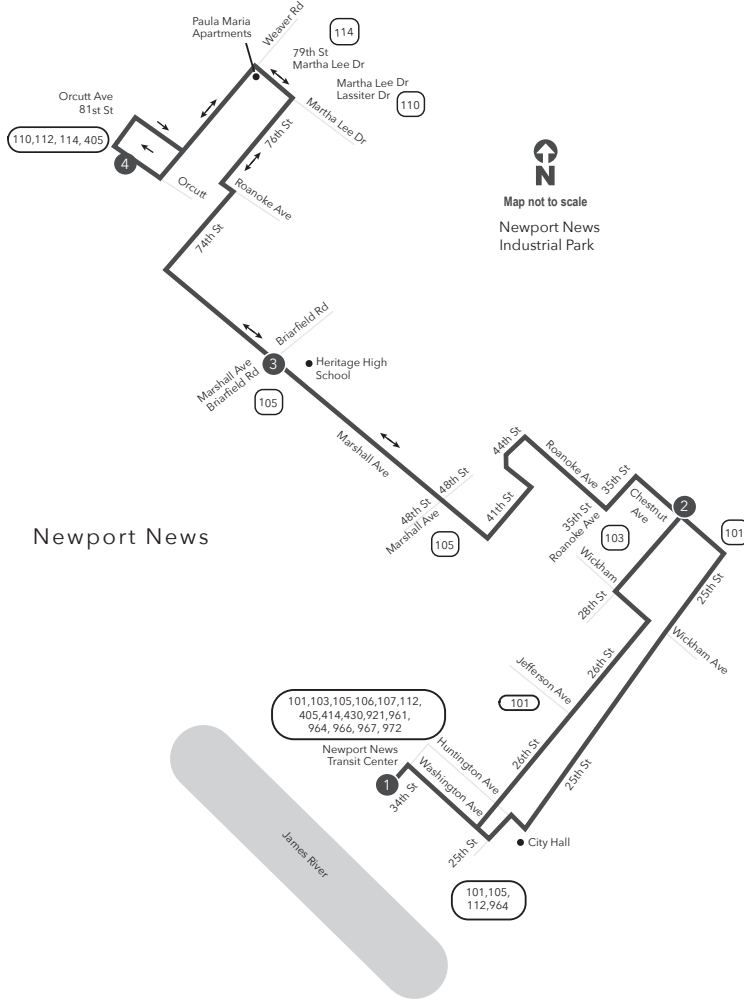

Route 104 Newport News Transit Center / Newmarket

Legend

- Daily
- Streets
- Time Point
- Connecting Bus Routes
- Point of Interest

PM times are shaded & in bold.

WEEKDAY: From Newport News Transit Center to Orcutt Ave & 81st St **WEEKDAY:** From Orcutt Ave & 81st St to Newport News Transit Center

1	2	3	4	4	3	2	1
Newport News Transit Center	30th St Chestnut Ave	Marshall Ave Briarfield Rd	Orcutt Ave 81st St	Orcutt Ave 81st St	Marshall Ave Briarfield Rd	29th St Chestnut Ave	Newport News Transit Center
-	-	-	-	6:00	6:11	6:21	6:31
5:50	6:01	6:11	6:22	6:30	6:41	6:51	7:01
6:20	6:31	6:41	6:52	7:00	7:11	7:21	7:31
6:50	7:01	7:11	7:22	7:30	7:41	7:51	8:01
7:20	7:31	7:41	7:52	8:00	8:11	8:21	8:31
7:50	8:01	8:11	8:22	8:30	8:41	8:51	9:01
8:20	8:31	8:41	8:52	9:00	9:11	9:21	9:31
8:50	9:01	9:11	9:21	9:30	9:41	9:51	10:01
9:20	9:31	9:41	9:51	10:00	10:11	10:21	10:31
9:50	10:01	10:10	10:20	10:30	10:41	10:51	11:01
10:20	10:31	10:40	10:50	11:00	11:11	11:21	11:31
10:50	11:01	11:10	11:20	11:30	11:41	11:51	12:01
11:20	11:31	11:40	11:50	12:00	12:11	12:21	12:31
11:50	12:01	12:10	12:20	12:30	12:41	12:51	1:01
12:20	12:31	12:40	12:50	1:00	1:11	1:21	1:31
12:50	1:01	1:10	1:20	1:30	1:41	1:51	2:01
1:20	1:31	1:40	1:50	2:00	2:11	2:21	2:32
1:50	2:01	2:10	2:20	2:30	2:41	2:51	3:02
2:20	2:31	2:40	2:50	3:00	3:11	3:21	3:32
2:50	3:01	3:10	3:21	3:30	3:41	3:51	4:02
3:20	3:31	3:40	3:51	4:00	4:11	4:21	4:32
3:50	4:01	4:10	4:21	4:30	4:41	4:51	5:02
4:20	4:31	4:40	4:51	5:00	5:11	5:21	5:32
4:50	5:01	5:10	5:21	5:30	5:41	5:51	6:02
5:20	5:31	5:40	5:51	6:00	6:11	6:21	6:32
5:50	6:01	6:10	6:20	6:30	6:41	6:51	7:02
6:20	6:31	6:40	6:50	7:00	7:11	7:20	7:30
6:50	7:01	7:10	7:20	7:30	7:41	7:50	8:00
7:20	7:31	7:40	7:50	8:30	8:41	8:50	9:00
7:50	8:01	8:10	8:20	9:30	9:41	9:50	10:00
8:50	9:01	9:10	9:20	10:30	10:41	10:50	11:00
9:50	10:01	10:10	10:20				