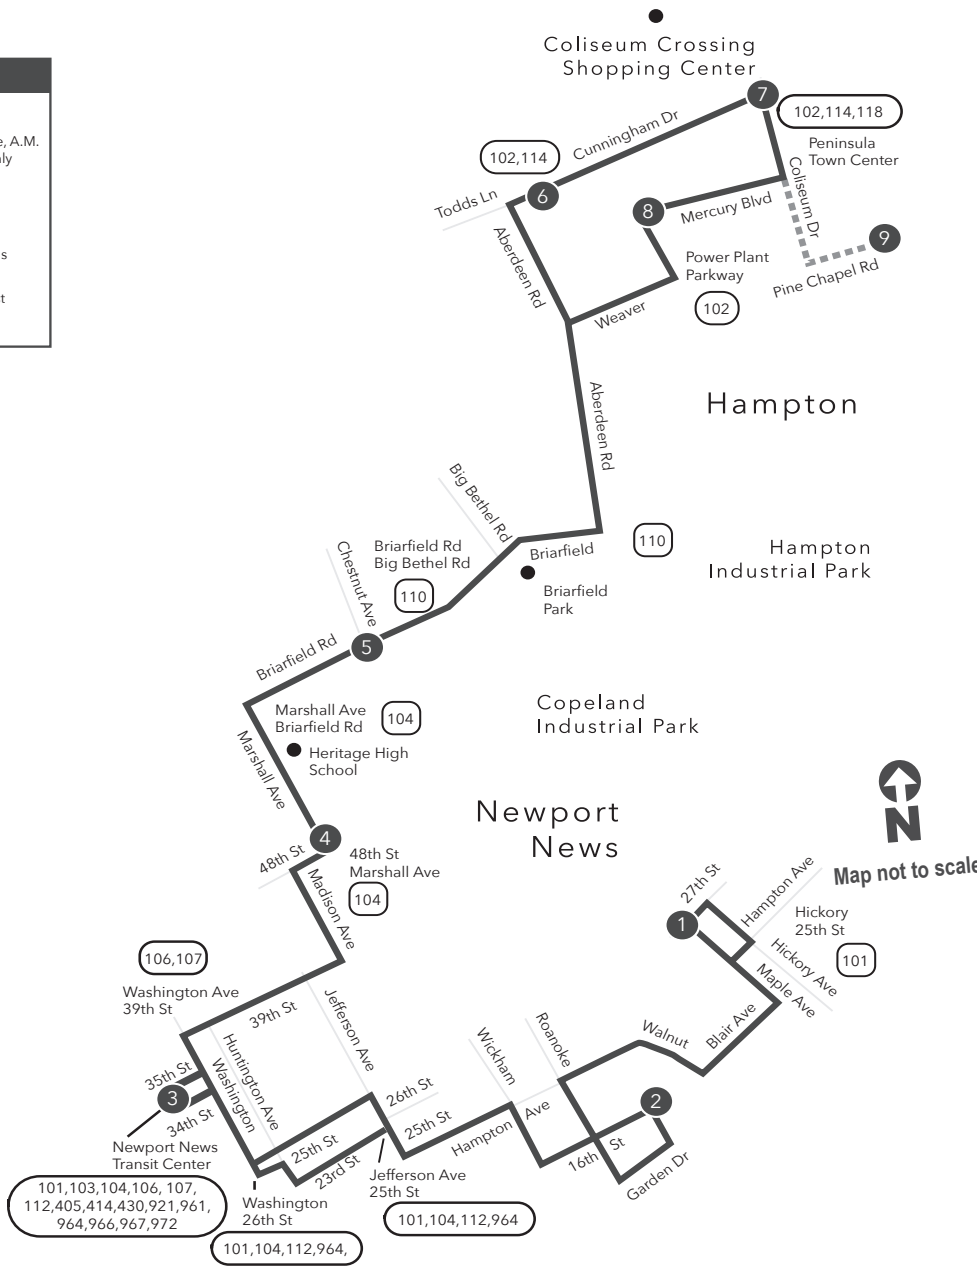

Route 105 Maple Ave & 27th St / Peninsula Town Center

Legend

- Daily Route
- Limited Service, A.M. & Weekday Only
- Streets
- Time Point
- Connecting Bus Routes
- Point of Interest

PM times are shaded & in bold.

Route 105

Maple Ave & 27th St / Peninsula Town Center

Effective: 5.10.26