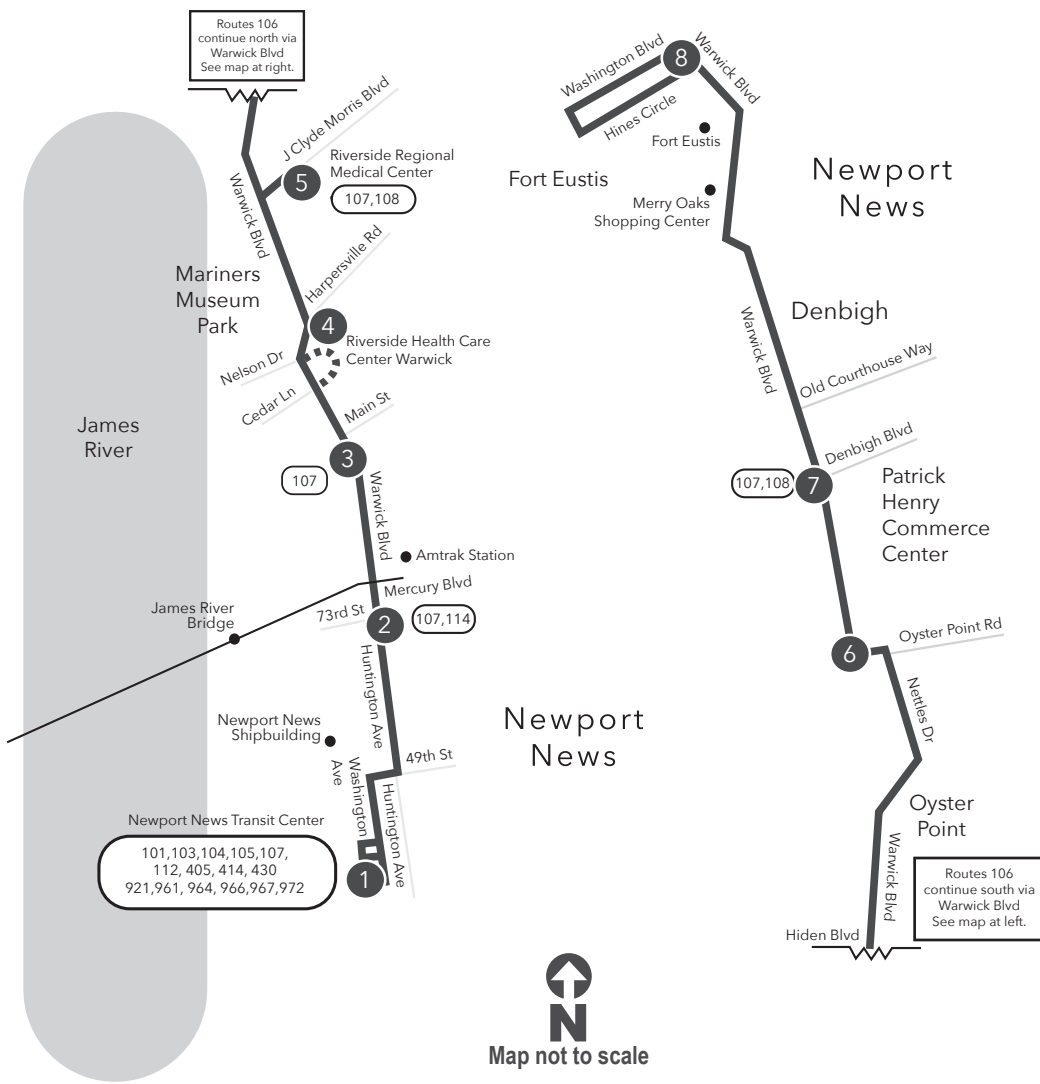

Route 106 Newport News Transit Center / Warwick Blvd / Fort Eustis

Legend

- Daily Route
- Mon - Fri
- Streets
- Time Point
- Connecting Bus Routes
- Point of Interest

PM times are shaded & in bold.

WEEKDAY:
From Newport News Transit Center to Riverside Regional Medical Center to Fort Eustis

Route 106
Newport News Transit Center /
Warwick Blvd / Fort Eustis
Effective: 5.10.26