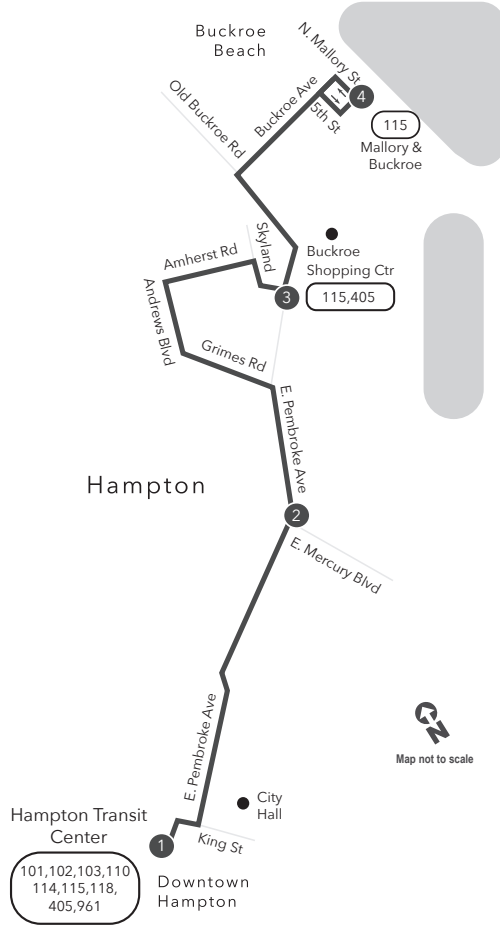

Route 109 Hampton Transit Center / Buckroe Beach

Legend

- Daily Route
- Streets
- Time Point
- Connecting Bus Routes
- Point of Interest

PM times are shaded & in bold.

WEEKDAY:
From Hampton Transit Center to Buckroe Beach

WEEKDAY:
From Buckroe Beach to Hampton Transit Center

1	2	3	4	4	3	2	1
Hampton Transit Center	E. Pembroke Ave E. Mercury Blvd	Buckroe Shopping Center	N. Mallory St Buckroe Ave	N. Mallory St Buckroe Ave	Buckroe Shopping Center	E. Pembroke Ave E. Mercury Blvd	Hampton Transit Center
6:47	6:51	6:59	7:04	7:09	7:13	7:20	7:25
7:47	7:51	7:59	8:04	8:09	8:13	8:20	8:25
8:47	8:51	8:59	9:04	9:09	9:13	9:21	9:26
9:47	9:51	9:59	10:04	10:09	10:13	10:21	10:26
10:47	10:51	10:59	11:04	11:09	11:13	11:21	11:26
11:47	11:51	11:59	12:04	12:09	12:13	12:21	12:26
12:47	12:51	12:59	1:04	1:09	1:13	1:21	1:26
1:47	1:51	1:59	2:04	2:09	2:13	2:21	2:26
2:47	2:51	2:59	3:04	3:09	3:13	3:21	3:26
3:47	3:51	3:59	4:04	4:09	4:13	4:21	4:26
4:47	4:51	4:59	5:04	5:09	5:13	5:21	5:26
5:47	5:51	5:59	6:04	6:09	6:13	6:20	6:26
6:47	6:51	6:59	7:04	7:09	7:13	7:20	7:26
7:47	7:51	7:59	8:04	8:09	8:13	8:20	8:26
8:47	8:51	8:59	9:04	9:09	9:13	9:20	9:26
9:47	9:51	9:59	10:04				