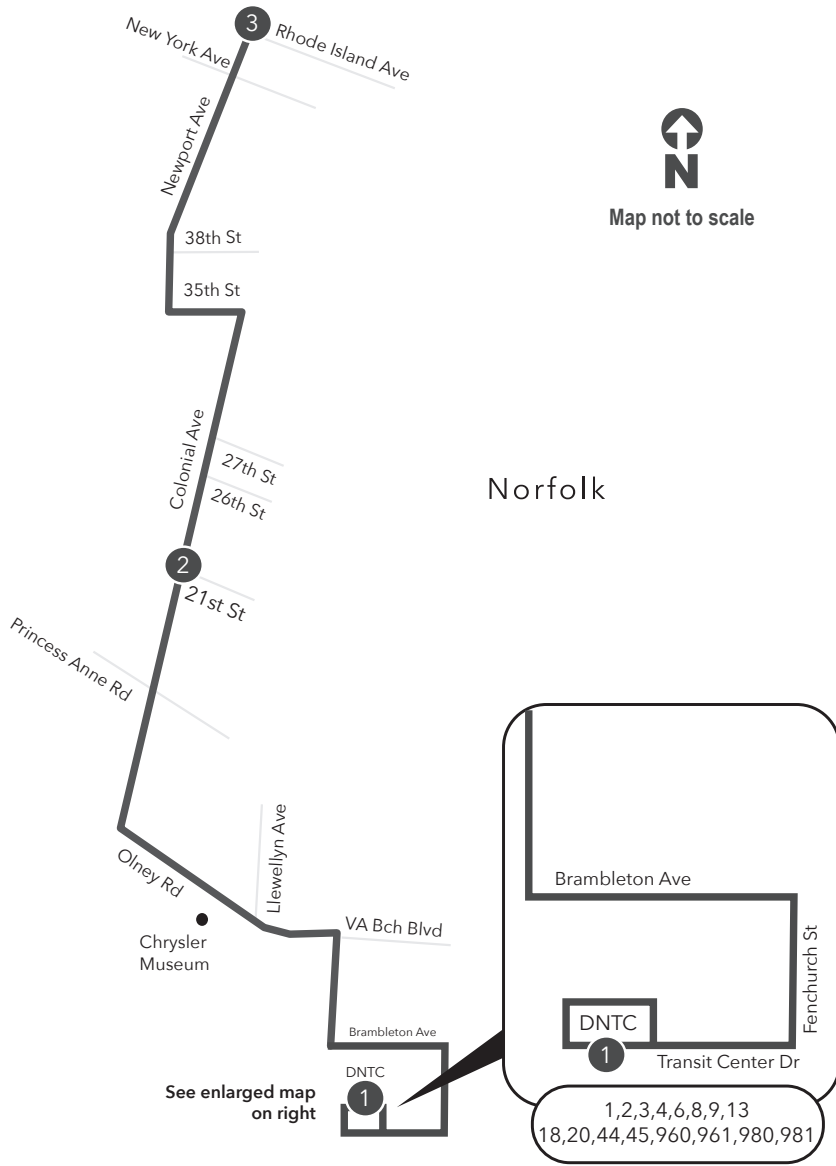

Route 11 Downtown Norfolk Transit Center / Colonial Place

Legend

- Daily
- Streets
- Time Point
- Connecting Bus Routes
- Point of Interest

Map not to scale

PM times are shaded & in bold.

WEEKDAY: From Downtown Norfolk Transit Center to Rhode Island Ave

WEEKDAY: From Rhode Island Ave to Downtown Norfolk Transit Center

1	2	3	3	2	1
Downtown Norfolk Transit Center	Colonial Ave 21st St	Newport Ave Rhode Island Ave	Newport Ave Rhode Island Ave	Colonial Ave 21st St	Downtown Norfolk Transit Center
-	-	-	6:05	6:13	6:25
6:40	6:53	7:02	7:02	7:12	7:24
7:40	7:53	8:03	8:03	8:13	8:25
8:40	8:53	9:03	9:03	9:12	9:24
9:40	9:53	10:03	10:03	10:12	10:24
10:40	10:53	11:03	11:03	11:12	11:24
11:40	11:53	12:03	12:03	12:12	12:24
12:40	12:53	1:03	1:03	1:12	1:24
1:40	1:53	2:03	2:03	2:12	2:24
2:40	2:53	3:04	3:04	3:14	3:26
3:40	3:53	4:04	4:04	4:14	4:26
4:40	4:53	5:04	5:04	5:14	5:26
5:40	5:53	6:04	6:04	6:14	6:26

SATURDAY: From Downtown Norfolk Transit Center to Rhode Island Ave

SATURDAY: From Rhode Island Ave to Downtown Norfolk Transit Center

1	2	3	3	2	1
Downtown Norfolk Transit Center	Colonial Ave 21st St	Newport Ave Rhode Island Ave	Newport Ave Rhode Island Ave	Colonial Ave 21st St	Downtown Norfolk Transit Center
-	-	-	6:05	6:13	6:25
6:40	6:53	7:02	7:02	7:12	7:24
7:40	7:53	8:03	8:03	8:13	8:25
8:40	8:53	9:03	9:03	9:12	9:24
9:40	9:53	10:03	10:03	10:12	10:24
10:40	10:53	11:03	11:03	11:12	11:24
11:40	11:53	12:03	12:03	12:12	12:24
12:40	12:53	1:03	1:03	1:12	1:24
1:40	1:53	2:03	2:03	2:12	2:24
2:40	2:53	3:04	3:04	3:14	3:26
3:40	3:53	4:04	4:04	4:14	4:26
4:40	4:53	5:04	5:04	5:14	5:26
5:40	5:53	6:04	6:04	6:14	6:26

Effective: 5.10.26

Route 11

Downtown Norfolk Transit Center / Colonial Place