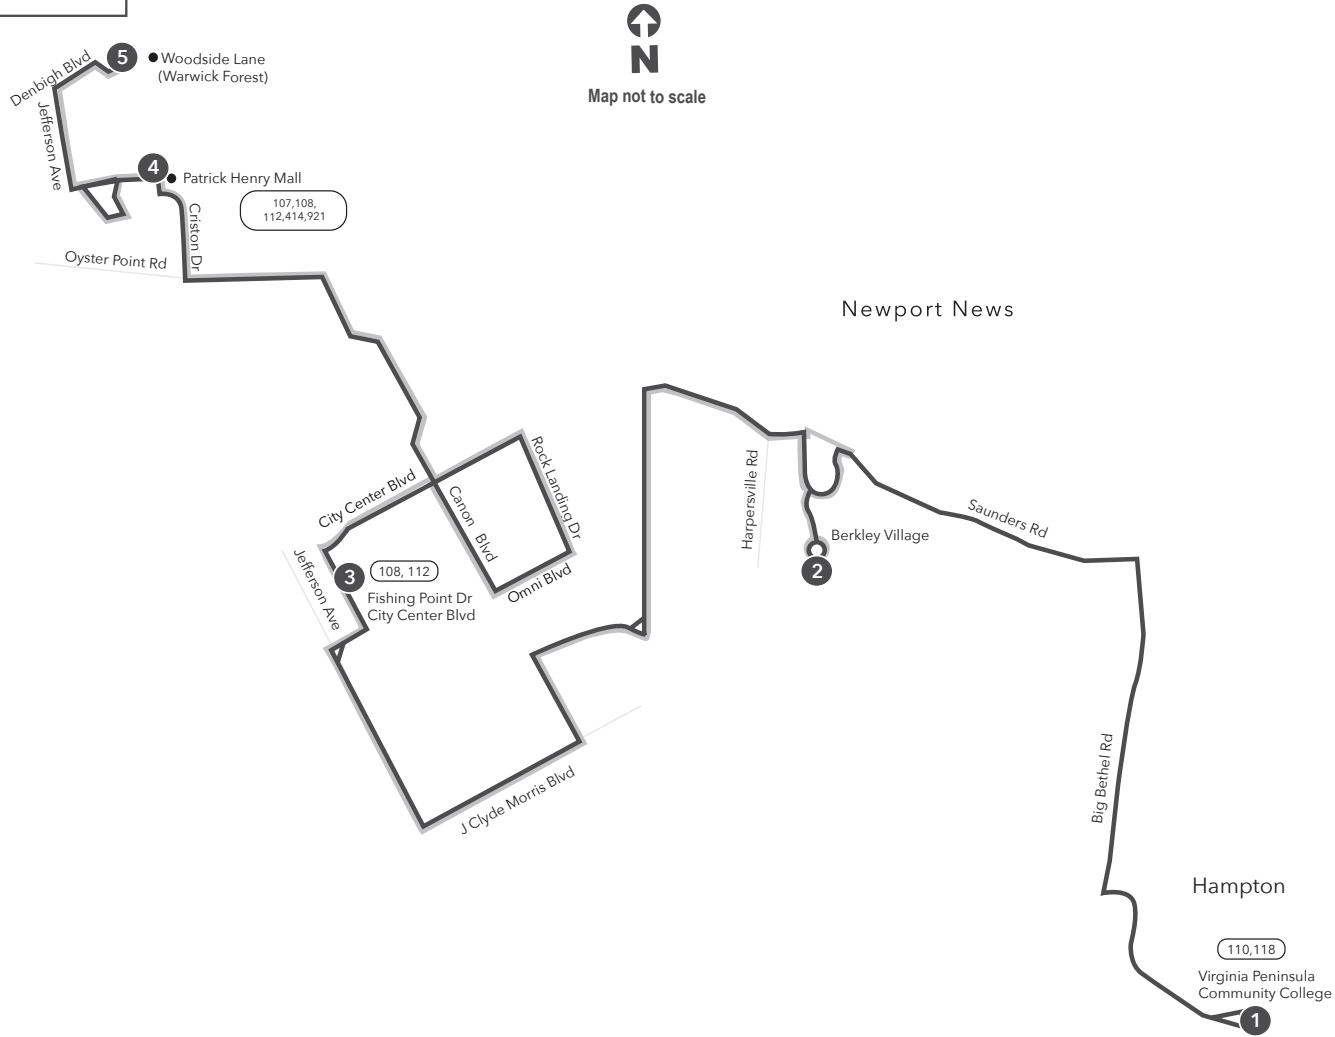

# Route 111 Virginia Peninsula Community College / Patrick Henry Mall / Woodside Ln

**Legend**

- Weekday & Saturday
- Sunday Only
- Streets
- Time Point
- Connecting Bus Routes
- Point of Interest

w = Weekday only  
PM times are shaded & in bold.

**WEEKDAY & SATURDAY:**

From Virginia Peninsula Community College to Patrick Henry Mall to Woodside Ln

**WEEKDAY & SATURDAY:**

From Woodside Ln to Patrick Henry Mall to Virginia Peninsula Community College

**SUNDAY:**

From Berkley Village to Patrick Henry Mall to Woodside Ln

**SUNDAY:**

From Woodside Ln to Patrick Henry Mall to Berkley Village

2	3	4	5	5	4	3	2
Berkley Village	City Center Blvd Fishing Point Dr	Patrick Henry Mall	Woodside Ln (Warwick Forest)	Woodside Ln (Warwick Forest)	Patrick Henry Mall	City Center Blvd Fishing Point Dr	Berkley Village
8:00	8:15	8:45	9:00	9:20	9:55	10:05	10:23
9:00	9:15	9:45	10:00	10:20	10:55	11:05	11:23
10:00	10:15	10:45	11:00	11:20	11:55	<b>12:05</b>	<b>12:23</b>
11:00	11:15	11:45	<b>12:00</b>	<b>12:20</b>	<b>12:55</b>	<b>1:05</b>	<b>1:23</b>
<b>12:00</b>	<b>12:15</b>	<b>12:45</b>	<b>1:00</b>	<b>1:20</b>	<b>1:55</b>	<b>2:05</b>	<b>2:23</b>
<b>1:00</b>	<b>1:15</b>	<b>1:45</b>	<b>2:00</b>	<b>2:20</b>	<b>2:55</b>	<b>3:05</b>	<b>3:23</b>
<b>2:00</b>	<b>2:15</b>	<b>2:45</b>	<b>3:00</b>	<b>3:20</b>	<b>3:55</b>	<b>4:05</b>	<b>4:23</b>
<b>3:00</b>	<b>3:15</b>	<b>3:45</b>	<b>4:00</b>	<b>4:20</b>	<b>4:55</b>	<b>5:05</b>	<b>5:23</b>
<b>4:00</b>	<b>4:15</b>	<b>4:45</b>	<b>5:00</b>	<b>5:20</b>	<b>5:55</b>	<b>6:05</b>	<b>6:23</b>
<b>5:00</b>	<b>5:15</b>	<b>5:45</b>	<b>6:00</b>	<b>6:20</b>	<b>6:55</b>	<b>7:05</b>	<b>7:23</b>
<b>6:00</b>	<b>6:15</b>	<b>6:45</b>	<b>7:00</b>				
<b>7:00</b>	<b>7:15</b>	<b>7:45</b>	<b>8:00</b>				

# Route 111

Virginia Peninsula Community College / Patrick Henry Mall / Woodside Ln

Effective: 5.10.26