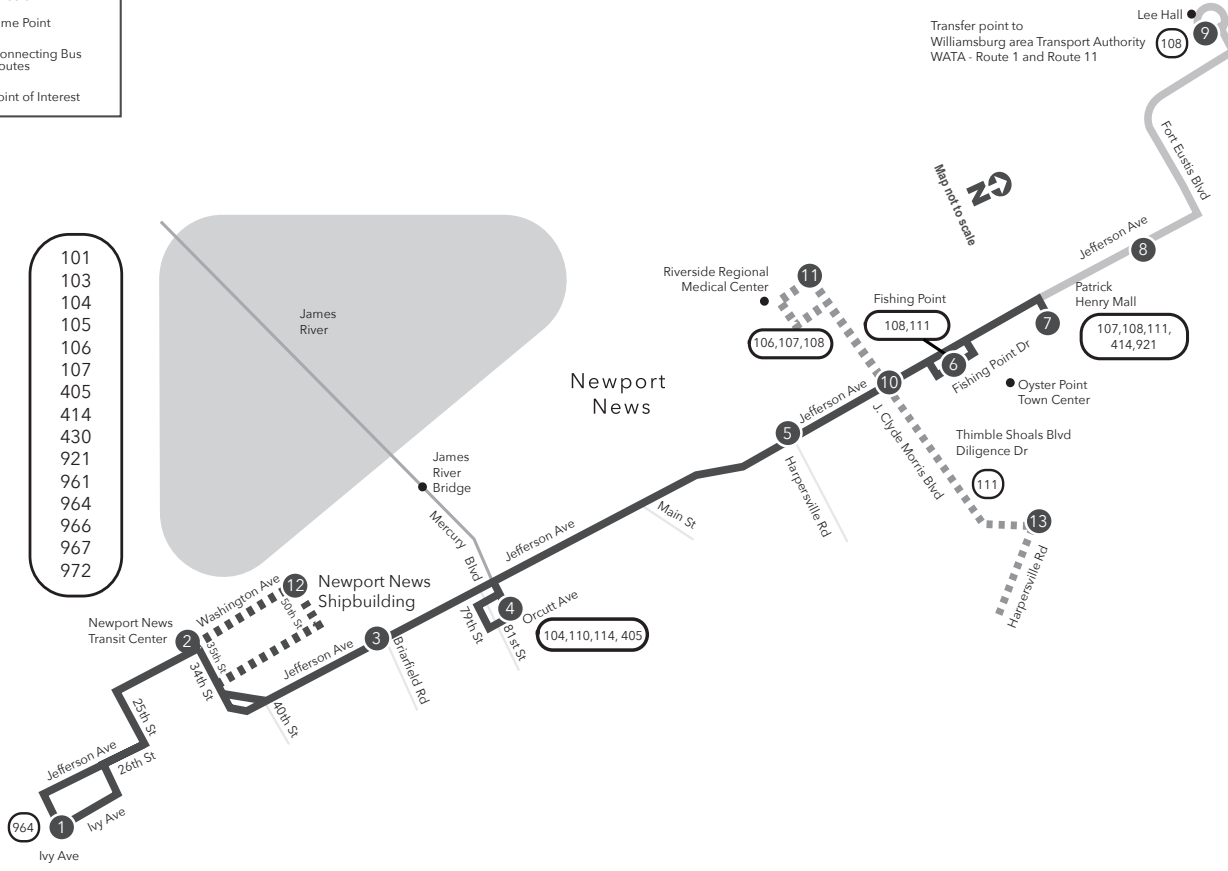

# Route 112 Newport News Transit Center / Patrick Henry Mall / Lee Hall

**Legend**

- Daily Route
- Monday - Saturday
- AM only
- Streets
- Time Point
- Connecting Bus Routes
- Point of Interest

PM times are shaded & in bold.

**Route 112 Express**  
Monday - Friday  
Newport News Transit Center/  
Patrick Henry Mall / Lee Hall  
Effective: 5.10.26

# Route 112 Downtown Newport News / Patrick Henry Mall / Lee Hall

**Legend**

- Daily Route
- Monday - Saturday
- AM only
- Streets
- Time Point
- Connecting Bus Routes
- Point of Interest

PM times are shaded & in bold.

**Route 112 Express**  
**Saturday - Sunday**  
 Downtown Newport News/  
 Patrick Henry Mall / Lee Hall  
 Effective: 5.10.26