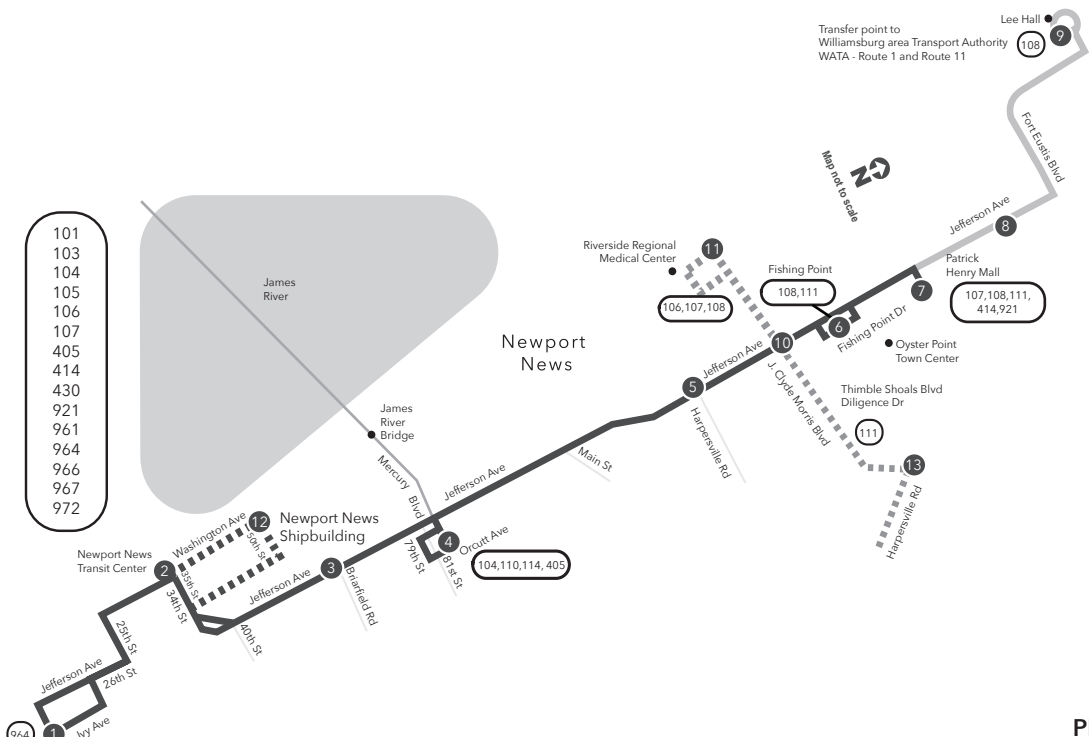

# Route 112 Newport News Transit Center / Patrick Henry Mall / Lee Hall

**Legend**

- Daily Route
- Monday - Saturday
- AM only
- Streets
- Time Point
- Connecting Bus Routes
- Point of Interest

PM times are shaded & in bold.

# Route 112 Downtown Newport News / Patrick Henry Mall / Lee Hall

**Legend**

- Daily Route
- Monday - Saturday
- AM only
- Streets
- Time Point
- Connecting Bus Routes
- Point of Interest

PM times are shaded & in bold.

**SUNDAY:**

From Ivy Ave & 6th St to Downtown Newport News to Orcutt Ave & 81st St to Patrick Henry Mall

**SUNDAY:**

From Patrick Henry Mall to Orcutt Ave & 81st St to Downtown Newport News to Ivy Ave & 6th St

**Route 112 Express**  
**Saturday - Sunday**  
 Downtown Newport News/  
 Patrick Henry Mall / Lee Hall  
 Effective: 5.10.26