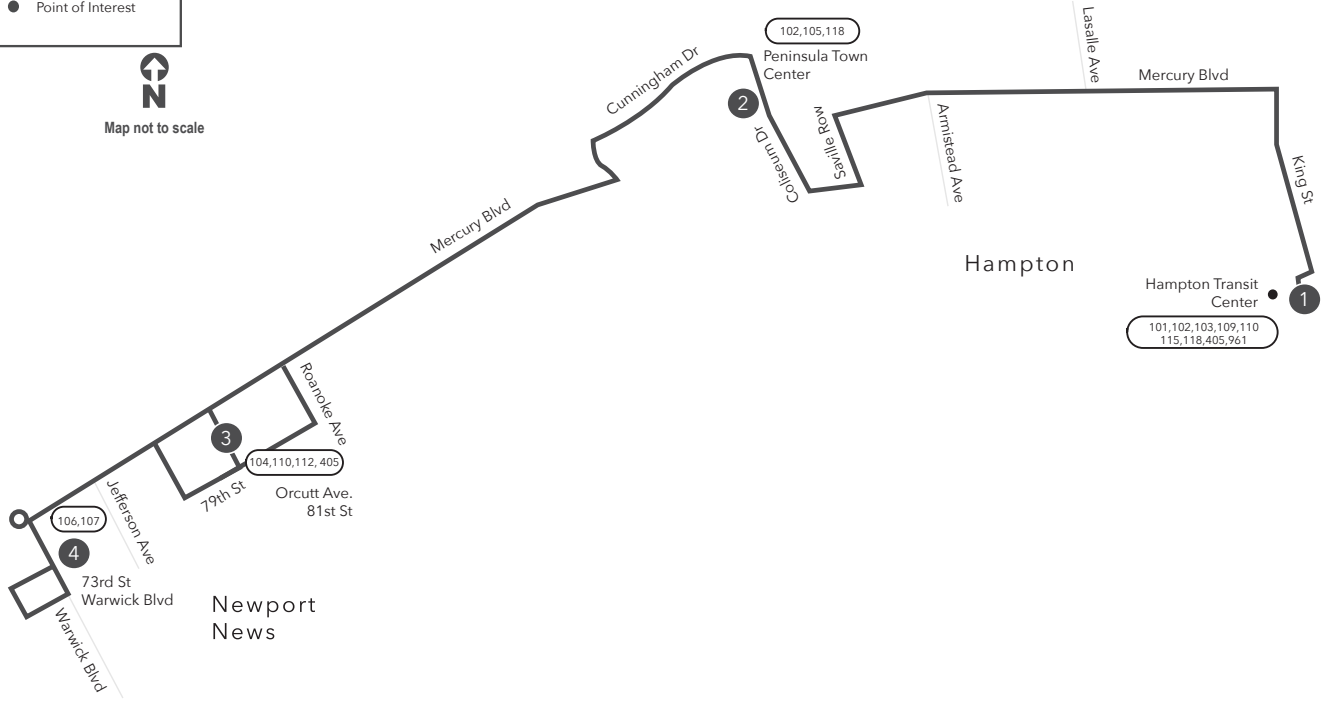

Route 114 Hampton Transit Center / 73rd St & Warwick Blvd

Legend

- Daily Route
- Streets
- Time Point
- Connecting Bus Routes
- Point of Interest

PM times are shaded & in bold.

WEEKDAY : From Hampton Transit Center to Peninsula Town Center to Orcutt Ave & 81st St to 73rd & Warwick

PM times are shaded & in bold.

SATURDAY :

From Hampton Transit Center to Peninsula Town Center to Orcutt Ave & 81st St to 73rd & Warwick

SATURDAY:

From 73rd & Warwick to Orcutt Ave & 81st St to Peninsula Town Center to Hampton Transit Center

SUNDAY :

From Hampton Transit Center to Peninsula Town Center to Orcutt Ave & 81st St to 73rd & Warwick

SUNDAY:

From 73rd & Warwick to Orcutt Ave & 81st St to Peninsula Town Center to Hampton Transit Center

Route 114 Express
Saturday - Sunday
 Hampton Transit Center / 73rd St & Warwick Blvd
 Effective: 5.10.26