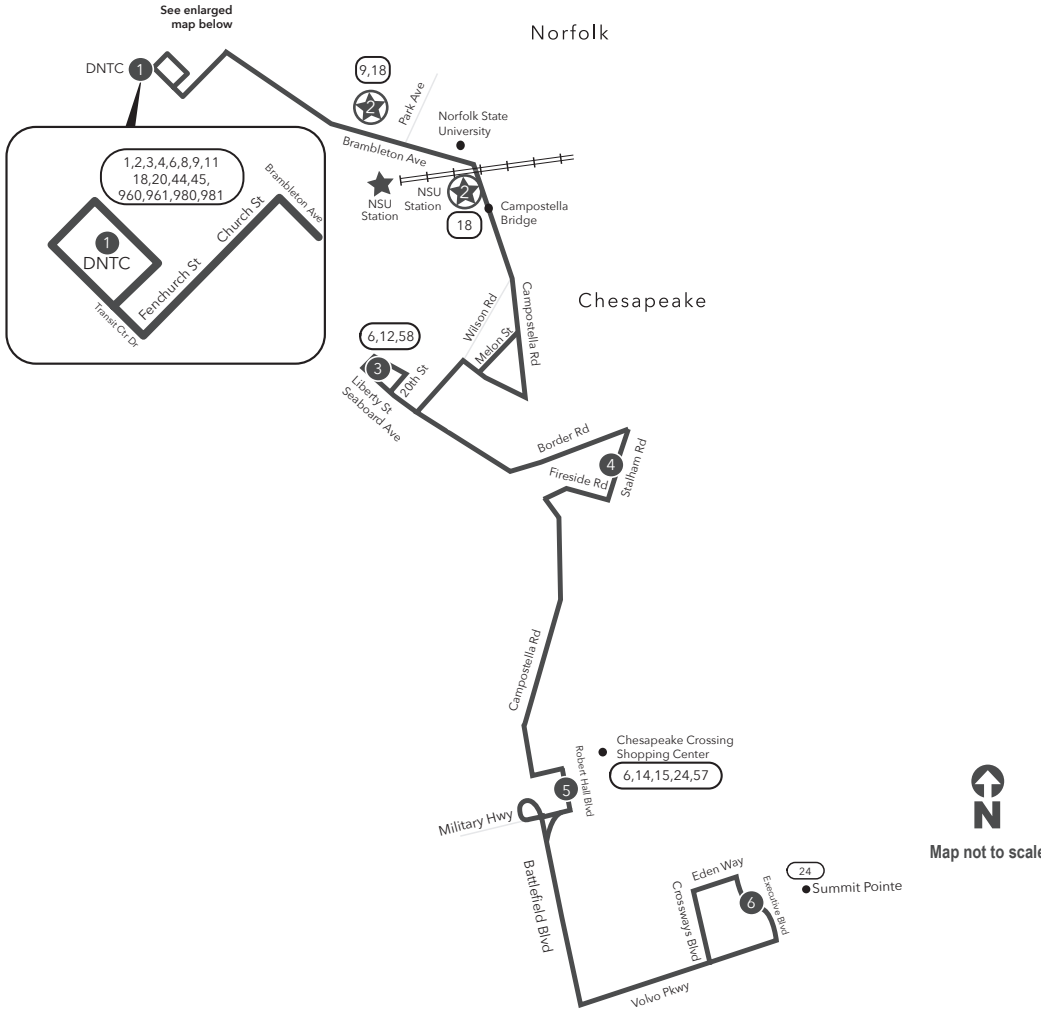

Route 13 Downtown Norfolk Transit Center / Robert Hall Blvd / Summit Pointe

Legend

- Daily
- Streets
- Time Point
- Connecting Bus Routes
- Point of Interest
- Light Rail Station
- Light Rail Connection
- The Tide

PM times are shaded & in bold.

WEEKDAY: From Downtown Norfolk Transit Center to Liberty St & Seaboard Ave to Robert Hall Blvd to Summit Pointe						WEEKDAY: From Summit Pointe to Robert Hall Blvd to Liberty St & Seaboard Ave to Downtown Norfolk Transit Center					
1	2	3	4	5	6	6	5	4	3	2	1
Downtown Norfolk Transit Center	NSU Station	Liberty St Seaboard Ave	Stalham Rd Fireside Rd	Robert Hall Blvd	Summit Pointe (Executive Blvd & Eden Way)	Summit Pointe (Executive Blvd & Eden Way)	Robert Hall Blvd	Stalham Rd Fireside Rd	Liberty St Seaboard Ave	NSU Station	Downtown Norfolk Transit Center
5:48	5:53	6:06	6:16	6:34	6:45	6:46	7:00	7:08	7:19	7:32	7:37
6:48	6:53	7:06	7:16	7:34	7:45	7:46	8:00	8:08	8:19	8:32	8:37
7:48	7:53	8:06	8:16	8:34	8:45	8:46	9:00	9:08	9:19	9:32	9:37
8:48	8:53	9:06	9:16	9:34	9:45	9:46	10:00	10:08	10:19	10:32	10:37
9:48	9:53	10:06	10:16	10:34	10:45	10:46	11:00	11:08	11:19	11:32	11:37
10:48	10:53	11:06	11:16	11:34	11:45	11:46	12:00	12:08	12:19	12:32	12:37
11:48	11:53	12:06	12:16	12:34	12:45	12:46	1:00	1:08	1:19	1:32	1:37
12:48	12:53	1:06	1:16	1:34	1:45	1:46	2:00	2:08	2:19	2:32	2:37
1:48	1:53	2:06	2:16	2:34	2:45	2:46	3:00	3:08	3:19	3:32	3:37
2:48	2:53	3:06	3:16	3:34	3:45	3:46	4:00	4:08	4:19	4:32	4:37
3:48	3:53	4:06	4:16	4:34	4:45	4:46	5:00	5:08	5:19	5:32	5:37
4:48	4:53	5:06	5:16	5:34	5:45	5:46	6:00	6:08	6:19	6:32	6:37
5:48	5:53	6:06	6:16	6:34	6:45	6:46	7:00	7:08	7:19	7:32	7:37
6:48	6:54	7:02	-	-	-	-	-	-	8:18	8:31	8:36
7:48	7:54	8:02	-	-	-	-	-	-	9:18	9:31	9:36
8:48	8:54	9:02	-	-	-	-	-	-	10:18	10:31	10:36
9:48	9:54	10:02	-	-	-	-	-	-	11:18	11:31	11:36
10:48	10:54	11:02	-	-	-	-	-	-	12:18	12:31	12:36
11:48	11:54	12:02	-	-	-	-	-	-	-	-	-
12:48	12:54	1:02	-	-	-	-	-	-	-	-	-