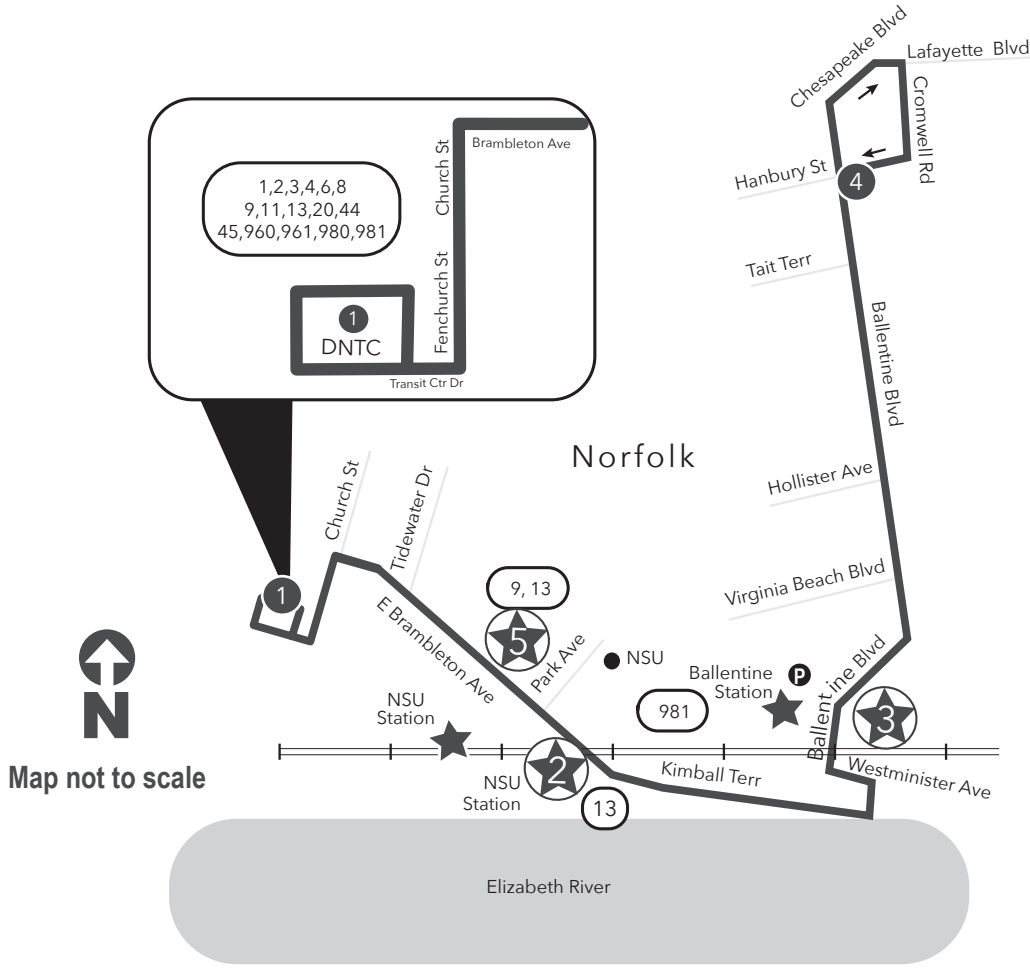

Route 18 Downtown Norfolk Transit Center / Hanbury St & Ballentine Blvd

Legend

- Weekday & Saturday
- Streets
- Time Point
- Connecting Bus Routes
- The Tide
- Light Rail Station
- Light Rail Connection
- Point of Interest
- Park & Ride

PM times are shaded & in bold.

WEEKDAY & SATURDAY: From Downtown Norfolk Transit Center to Hanbury St & Ballentine Blvd				WEEKDAY & SATURDAY: From Hanbury St & Ballentine Blvd to Downtown Norfolk Transit Center			
1	2	3	4	4	3	5	1
Downtown Norfolk Transit Center	NSU Station	Ballentine Station	Hanbury St Ballentine Blvd	Hanbury St Ballentine Blvd	Ballentine Station	NSU Station	Downtown Norfolk Transit Center
-	-	-	-	6:16	6:23	6:32	6:38
6:48	6:53	7:02	7:14	7:16	7:23	7:32	7:38
7:48	7:53	8:02	8:14	8:16	8:23	8:32	8:39
8:48	8:53	9:01	9:13	9:16	9:22	9:31	9:38
9:48	9:53	10:01	10:13	10:16	10:22	10:31	10:38
10:48	10:53	11:01	11:13	11:16	11:22	11:31	11:38
11:48	11:53	12:01	12:13	12:16	12:23	12:32	12:39
12:48	12:53	1:01	1:13	1:16	1:23	1:32	1:39
1:48	1:53	2:02	2:15	2:16	2:23	2:32	2:39
2:48	2:53	3:02	3:15	3:16	3:23	3:33	3:40
3:49	3:54	4:03	4:16	4:18	4:25	4:35	4:43
4:49	4:54	5:03	5:17	5:18	5:25	5:34	5:42
5:49	5:54	6:03	6:16	6:18	6:24	6:33	6:41
6:53	6:58	7:06	7:19	7:20	7:26	7:35	7:42
7:53	7:58	8:06	8:18	8:20	8:26	8:35	8:42
8:53	8:58	9:06	9:18	9:20	9:26	9:35	9:42
9:53	9:58	10:06	10:17				

Route 18

Downtown Norfolk Transit Center / Hanbury St & Ballentine Blvd

Effective: 5.10.26