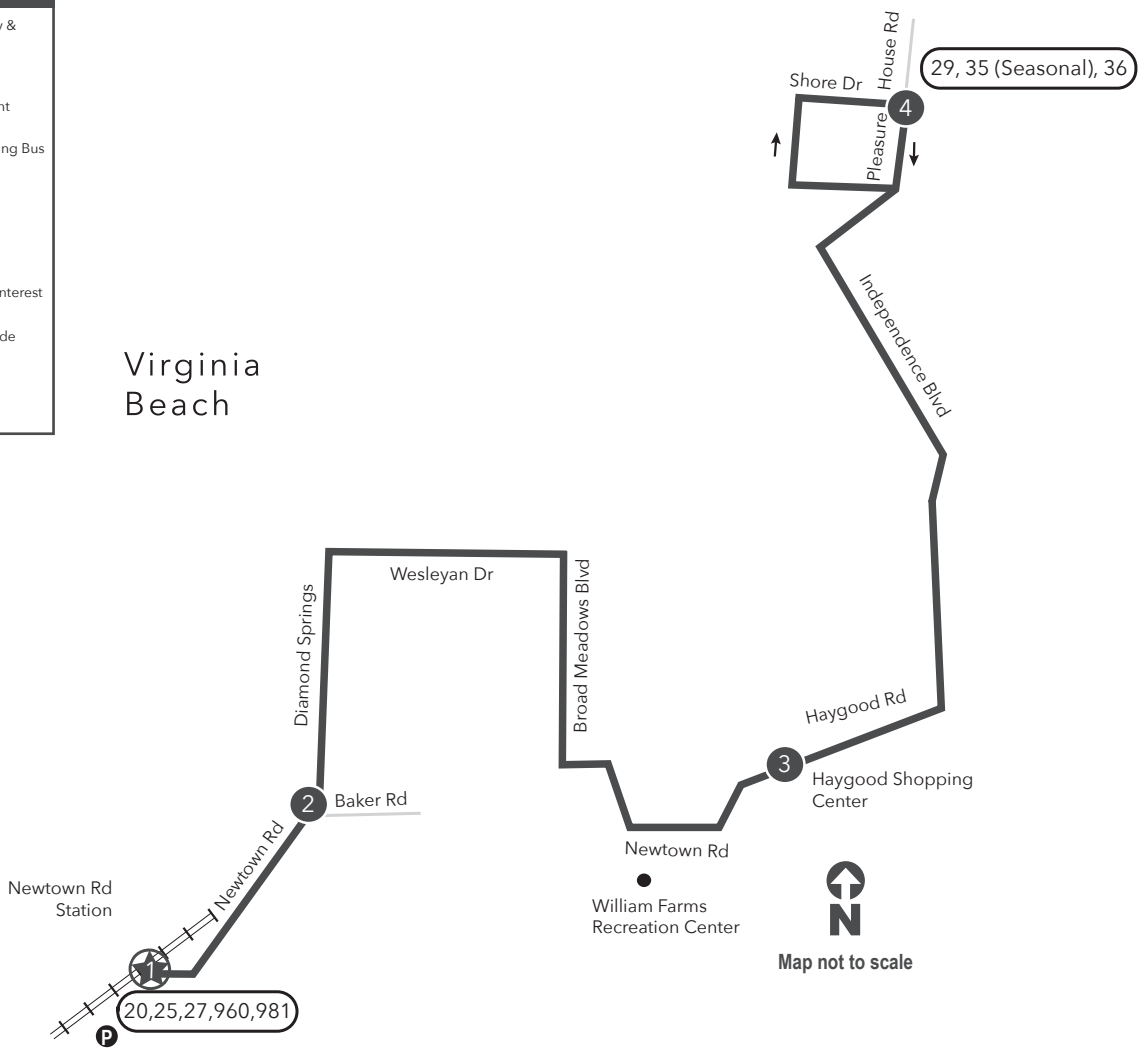

# Route 22 Newtown Road Station / Shore Dr & Pleasure House Rd

**Legend**

- Weekday & Saturday
- Streets
- Time Point
- Connecting Bus Routes
- The Tide
- Light Rail Station
- Point of Interest
- Park & Ride

PM times are shaded & in bold.

**WEEKDAY:** From Newtown Road Station to Shore Dr & Pleasure House Rd

1	2	3	4	4	3	2	1
Newtown Rd Station	Newtown Rd Baker Rd	Haygood Shopping Center	Shore Dr Pleasure House Rd	Shore Dr Pleasure House Rd	Haygood Shopping Center	Newtown Rd Baker Rd	Newtown Rd Station
—	—	—	—	5:48	5:57	6:09	6:17
6:15	6:23	6:34	6:45	6:48	6:57	7:10	7:18
7:14	7:22	7:34	7:45	7:48	7:57	8:10	8:18
8:14	8:22	8:34	8:45	8:48	8:57	9:10	9:19
9:14	9:23	9:34	9:45	9:48	9:57	10:10	10:19
10:14	10:23	10:34	10:45	10:48	10:57	11:10	11:19
11:14	11:23	11:34	11:45	11:48	11:57	<b>12:10</b>	<b>12:19</b>
<b>12:14</b>	<b>12:23</b>	<b>12:34</b>	<b>12:45</b>	<b>12:48</b>	<b>12:57</b>	<b>1:10</b>	<b>1:19</b>
<b>1:14</b>	<b>1:23</b>	<b>1:34</b>	<b>1:45</b>	<b>1:48</b>	<b>1:57</b>	<b>2:11</b>	<b>2:21</b>
<b>2:12</b>	<b>2:22</b>	<b>2:34</b>	<b>2:45</b>	<b>2:48</b>	<b>2:57</b>	<b>3:11</b>	<b>3:21</b>
<b>3:12</b>	<b>3:22</b>	<b>3:34</b>	<b>3:45</b>	<b>3:48</b>	<b>3:57</b>	<b>4:10</b>	<b>4:20</b>
<b>4:13</b>	<b>4:23</b>	<b>4:34</b>	<b>4:45</b>	<b>4:48</b>	<b>4:59</b>	<b>5:12</b>	<b>5:22</b>
<b>5:13</b>	<b>5:23</b>	<b>5:34</b>	<b>5:45</b>	<b>5:48</b>	<b>5:59</b>	<b>6:11</b>	<b>6:20</b>
<b>6:13</b>	<b>6:23</b>	<b>6:34</b>	<b>6:45</b>	<b>6:48</b>	<b>6:57</b>	<b>7:09</b>	<b>7:18</b>
<b>7:13</b>	<b>7:23</b>	<b>7:34</b>	<b>7:45</b>	<b>7:48</b>	<b>7:57</b>	<b>8:09</b>	<b>8:18</b>
<b>8:13</b>	<b>8:23</b>	<b>8:34</b>	<b>8:45</b>	<b>8:48</b>	<b>8:57</b>	<b>9:09</b>	<b>9:18</b>
<b>9:13</b>	<b>9:23</b>	<b>9:34</b>	<b>9:45</b>				

# Route 22

Newtown Road Station /  
Shore Dr & Pleasure House Rd

Effective: 5.10.26