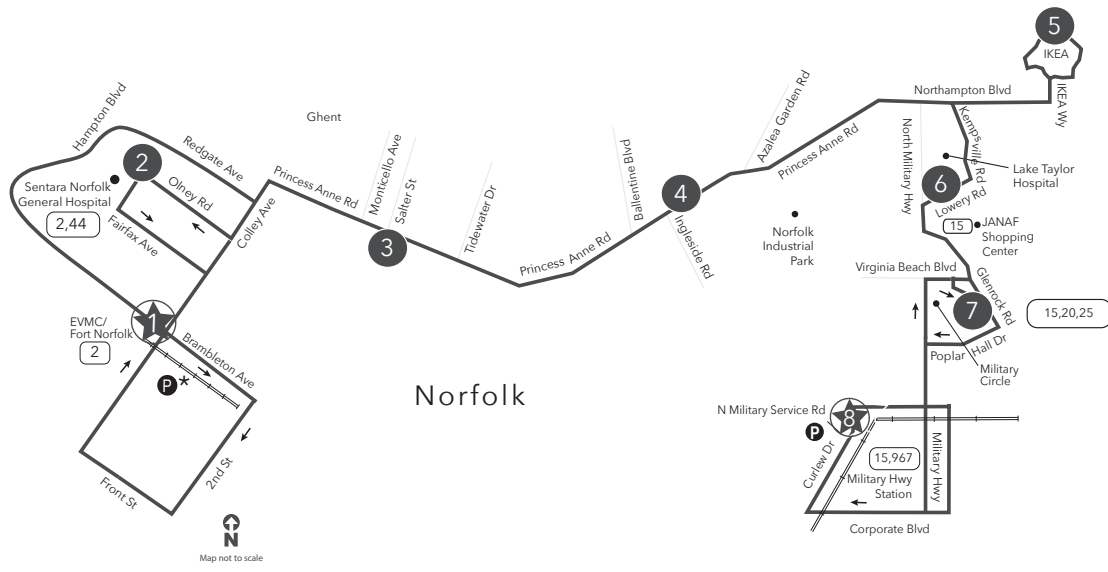

Route 23 Sentara Norfolk General / IKEA / JANAF / Military Hwy Station

Legend

- Daily Route
- Streets
- Time Point
- Connecting Bus Routes
- The Tide
- Light Rail Connection
- Point of Interest
- Park & Ride
- Park & Ride Only for Norfolk Tide games on Saturday and Sunday

* Route 23 does not provide service to the DNTC. Passengers riding Route 23 can transfer to the following routes at the following locations to access the DNTC on Wood Street.

- Routes 2 at EVMC/Fort Norfolk LRT Station (Bus stop on Brambleton Ave.)
- Routes 2 at Norfolk General Hospital
- Routes 1 & 3 at Monticello Ave. and Princess Anne Rd.
- Route 8 at Tidewater Drive and Princess Anne Rd.
- Route 11 at Colonial Ave. and Princess Anne Rd.

PM times are shaded & in bold.

WEEKDAY & SATURDAY:
From Fort Norfolk / EVMC Station to Military Hwy Station

1	2	3	4	5	6	7	8
Fort Norfolk EVMC Station	Sentara Norfolk General	Princess Anne Rd Maltby Ave	Princess Anne Rd Ingleside Rd	IKEA	Lowery Rd Security Ln	Military Circle	Military Hwy Station
-	-	-	-	-	-	-	-
5:55	6:00	6:14	6:21	-	6:34	6:48	6:55
6:55	7:00	7:14	7:21	-	7:34	7:48	7:55
7:55	8:00	8:14	8:21	-	8:34	8:48	8:55
8:55	9:00	9:14	9:21	9:30	9:34	9:48	9:55
9:55	9:59	10:13	10:20	10:29	10:33	10:48	10:55
10:55	10:59	11:13	11:20	11:31	11:35	11:48	11:55
11:52	11:57	12:11	12:18	12:29	12:33	12:48	12:55
12:52	12:57	1:11	1:18	1:29	1:33	1:48	1:56
1:52	1:57	2:11	2:18	2:29	2:33	2:48	2:56
2:48	2:53	3:08	3:15	3:27	3:32	3:48	3:56
3:50	3:56	4:12	4:19	4:31	4:36	4:51	4:59
4:52	4:58	5:11	5:18	5:30	5:35	5:48	5:56
5:52	5:58	6:11	6:18	6:29	6:34	6:48	6:56
6:53	6:57	7:10	7:17	7:28	7:33	7:48	7:56
7:57	8:01	8:13	8:19	8:30	8:34	8:48	8:56
8:57	9:01	9:13	9:19	9:30	9:34	9:48	9:56
9:57	10:01	10:13	10:19	10:30	10:34	10:48	10:56
11:03	11:06	11:18	11:24	-	11:35	11:48	11:56

Route 23

Sentara Norfolk General / IKEA
JANAF / Military Hwy Station

Effective: 5.10.26